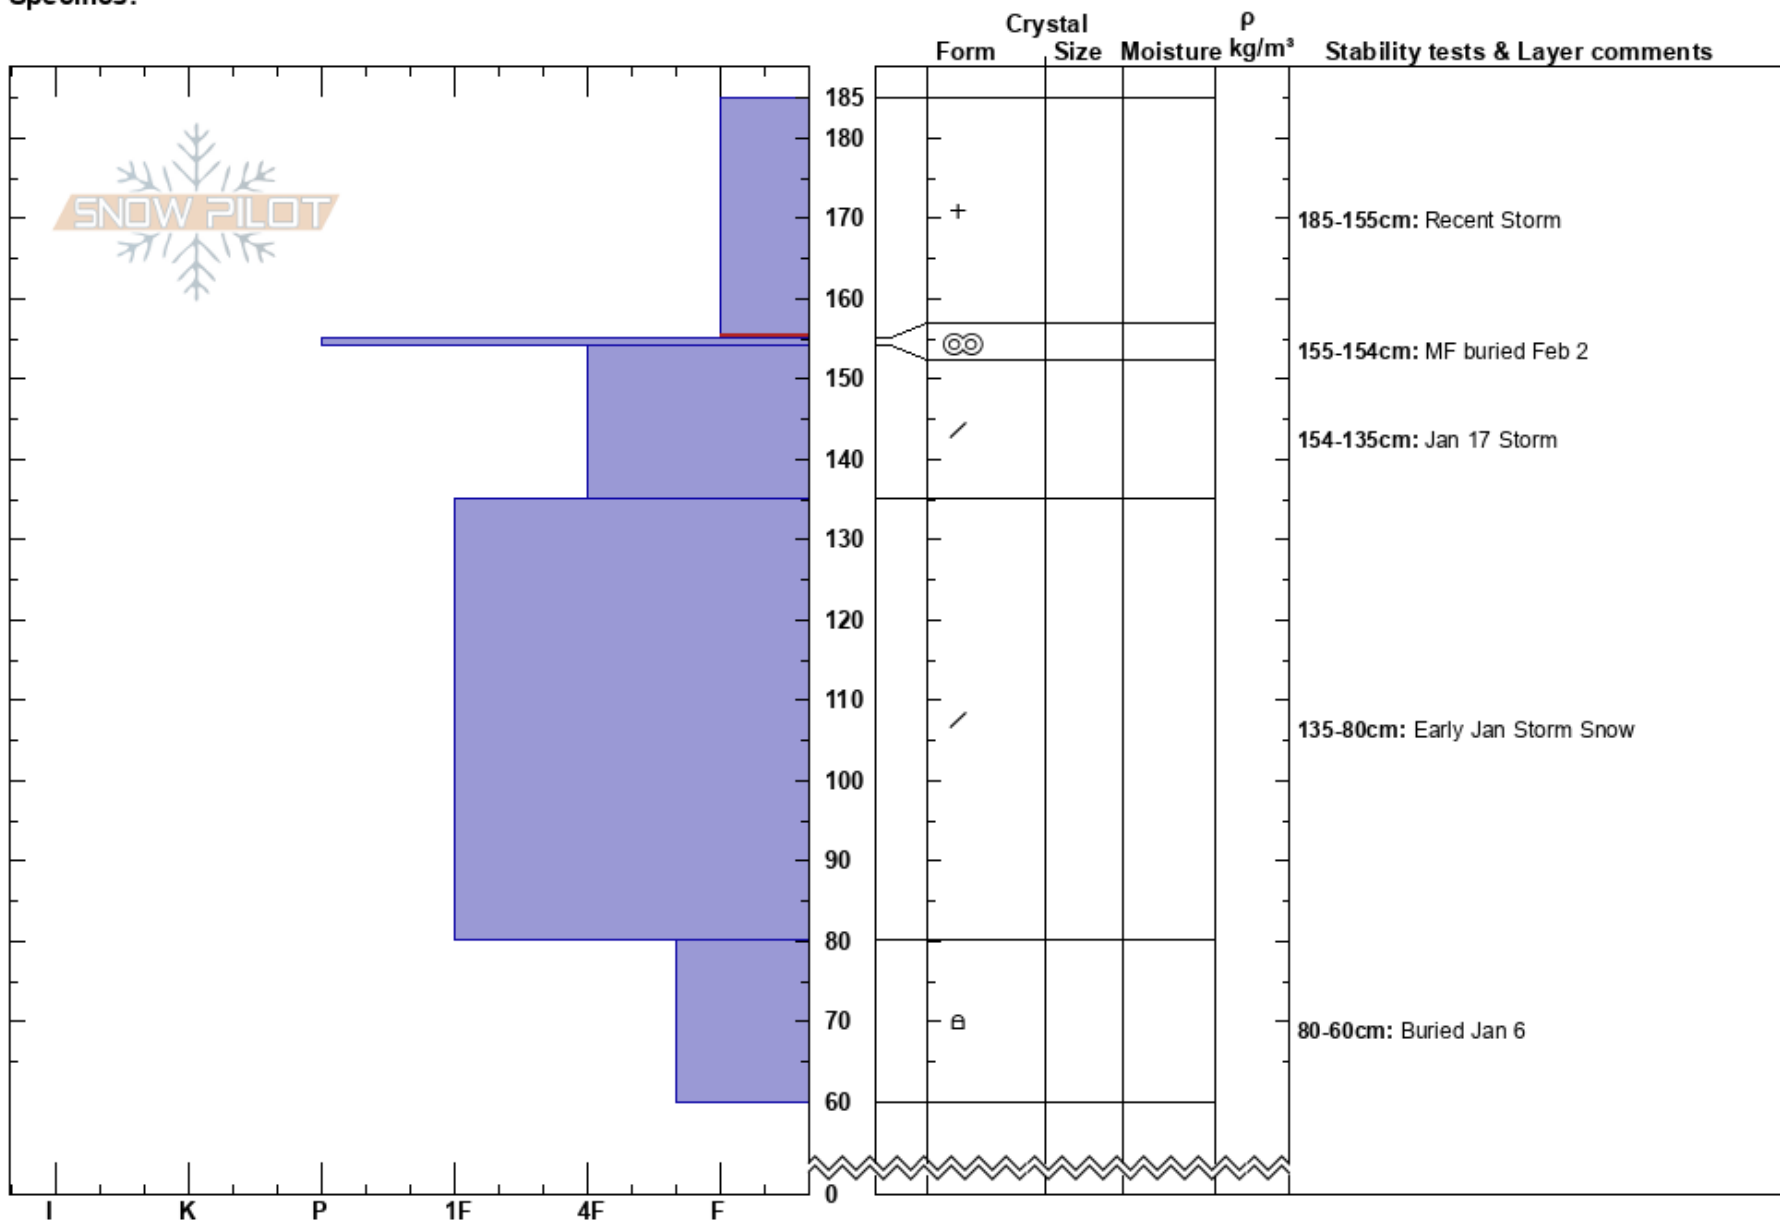

Sun Valley Slide  
 Portneuf Range  
 ID  
**Elevation:** 8500 ft  
**Aspect:** E  
**Specifics:**

Jack Mitchell  
 02/06/2024 - 11:00am  
**Co-ord:** 42.77055N, -112.13484W  
**Slope Angle:** 33°  
**Wind Loading:**

**Stability:**  
**Air Temperature:** 2°C  
**Sky Cover:** BKN  
**Precipitation:** NO  
**Wind:**

**HS:** 185  
**PF:** 40  
**PS:** 20  
**Layer Notes:**  
 185-155cm: Recent Storm  
 185-155cm: Problematic layer  
 155-154cm: MF buried Feb 2  
 154-135cm: Jan 17 Storm  
 135-80cm: Early Jan Storm Snow  
 [More Layer Comments below]

**Notes:** . Additional Layer Comments: 60-80cm: Buried Jan 6;