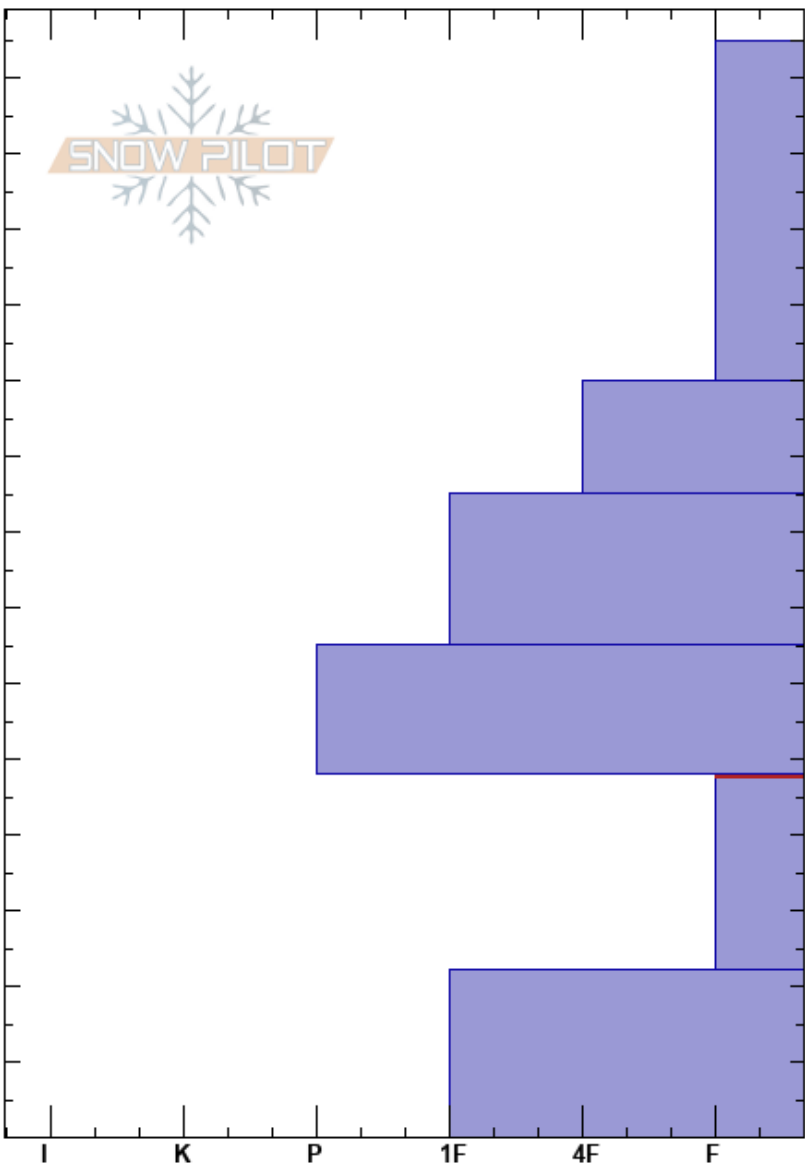

American Fork E 8470'
 Southern Wasatch
 UT
Elevation: 8470 ft
Aspect: E
Specifics: We snowmobiled slope

Dave Kelly
 02/06/2024 - 2:45pm
Co-ord: 40.52253N, -111.60882W
Slope Angle: 15°
Wind Loading:

Stability: Fair
Air Temperature:
Sky Cover: BKN
Precipitation: S-1
Wind: Calm

HS: 145
Layer Notes:
 48-22cm: slight rounding
 48-22cm: Problematic layer
 22-0cm: slight rounding

Crystal Form	Crystal Size	Moisture	ρ kg/m ³	Stability tests & Layer comments
+				
				← PST40/100 (End) @48cm
□	2-3			48-22cm: slight rounding
□	2-3			22-0cm: slight rounding
				← ECTX