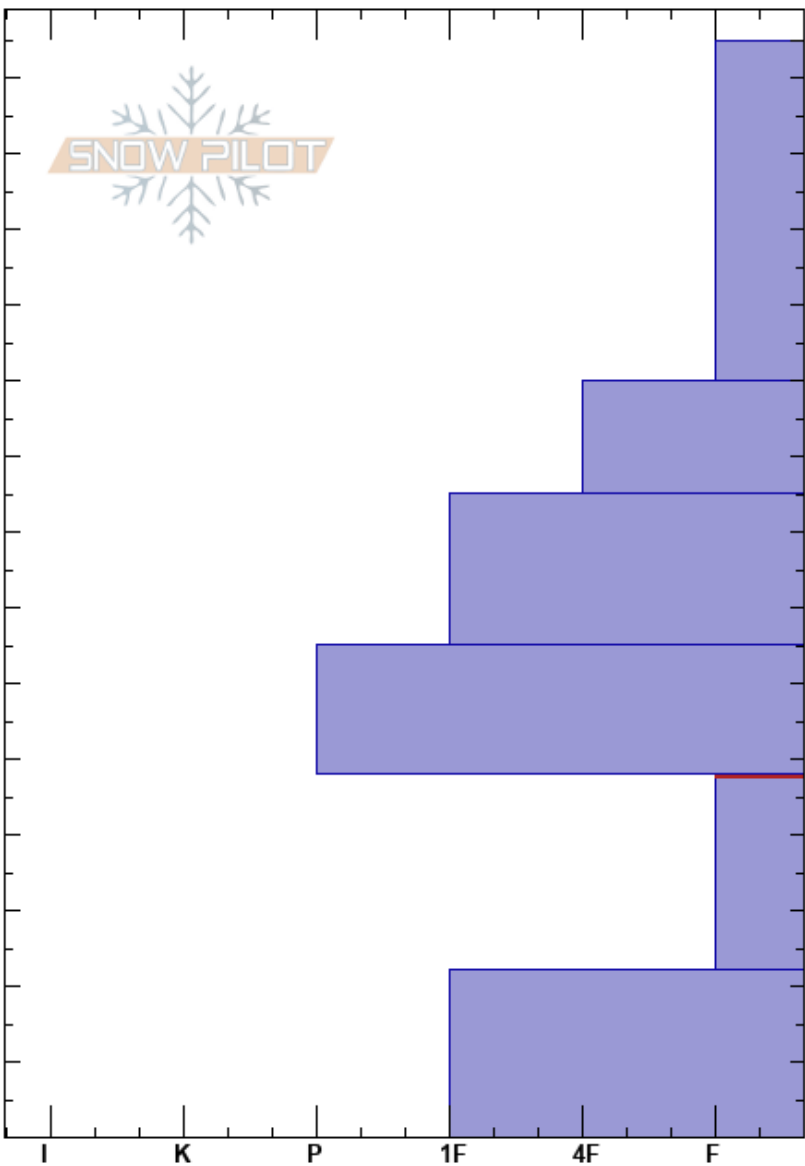

American Fork E 8470'
 Southern Wasatch
 UT
Elevation: 8470 ft
Aspect: E
Specifics: We snowmobiled slope

Dave Kelly
 02/06/2024 - 2:45pm
Co-ord: 40.52253N, -111.60882W
Slope Angle: 15°
Wind Loading:

Stability: Fair
Air Temperature:
Sky Cover: BKN
Precipitation: S-1
Wind: Calm

HS: 145
Layer Notes:
 48-22cm: slight rounding
 48-22cm: Problematic layer
 22-0cm: slight rounding

Crystal Form	Crystal Size	Moisture	ρ kg/m ³	Stability tests & Layer comments
+				
				← PST40/100 (End) @48cm
□	2-3			48-22cm: slight rounding
□	2-3			22-0cm: slight rounding
				← ECTX