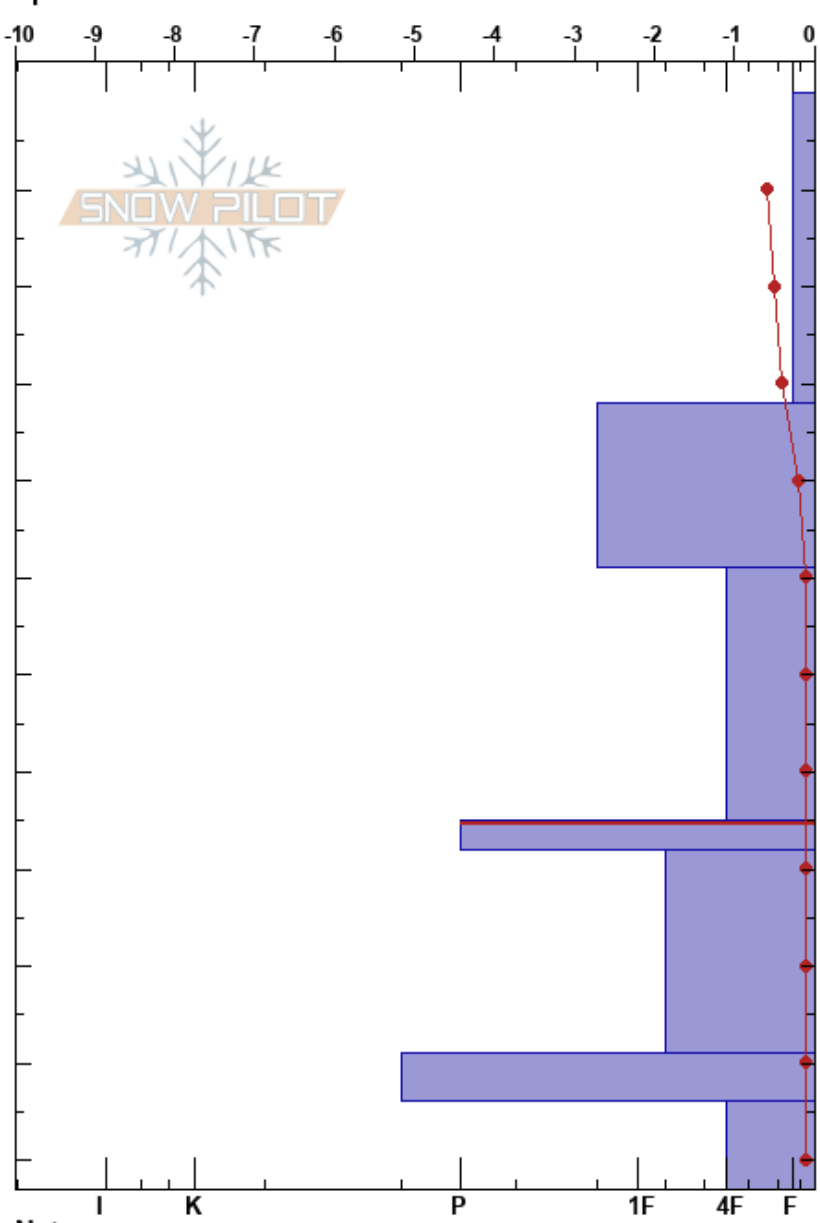

syncline-fingers  
 South Rockies  
 AB  
 Elevation: 1405 m  
 Aspect: E  
 Specifics:

Ambrose Ledbrook  
 06/02/2024 - 14:05  
 Co-ord: 49.33558N, -114.45124W  
 Slope Angle: 35°  
 Wind Loading:

Stability: **HS:113**  
 Air Temperature: **PF:35** 75-78cm:Problematic layer  
 Sky Cover: BKN  
 Precipitation: S-1  
 Wind: Calm

| Height (cm) | Crystal |      | Moisture | $\rho$<br>kg/m <sup>3</sup> | Stability tests & Layer comments |
|-------------|---------|------|----------|-----------------------------|----------------------------------|
|             | Form    | Size |          |                             |                                  |
| 0 - 10      | /       | 1    |          |                             |                                  |
| 10 - 30     | /       | 1-2  |          |                             |                                  |
| 30 - 50     | =       |      |          |                             |                                  |
| 50 - 65     | ○       | 2    | M        |                             | ← ECTP18 @65cm Failed on MFcr    |
| 65 - 80     |         |      |          |                             |                                  |
| 80 - 95     | ○       | 2    |          |                             |                                  |
| 95 - 105    | ⊙       |      |          |                             |                                  |
| 105 - 110   | □       | 2-3  |          |                             | ← CTN                            |