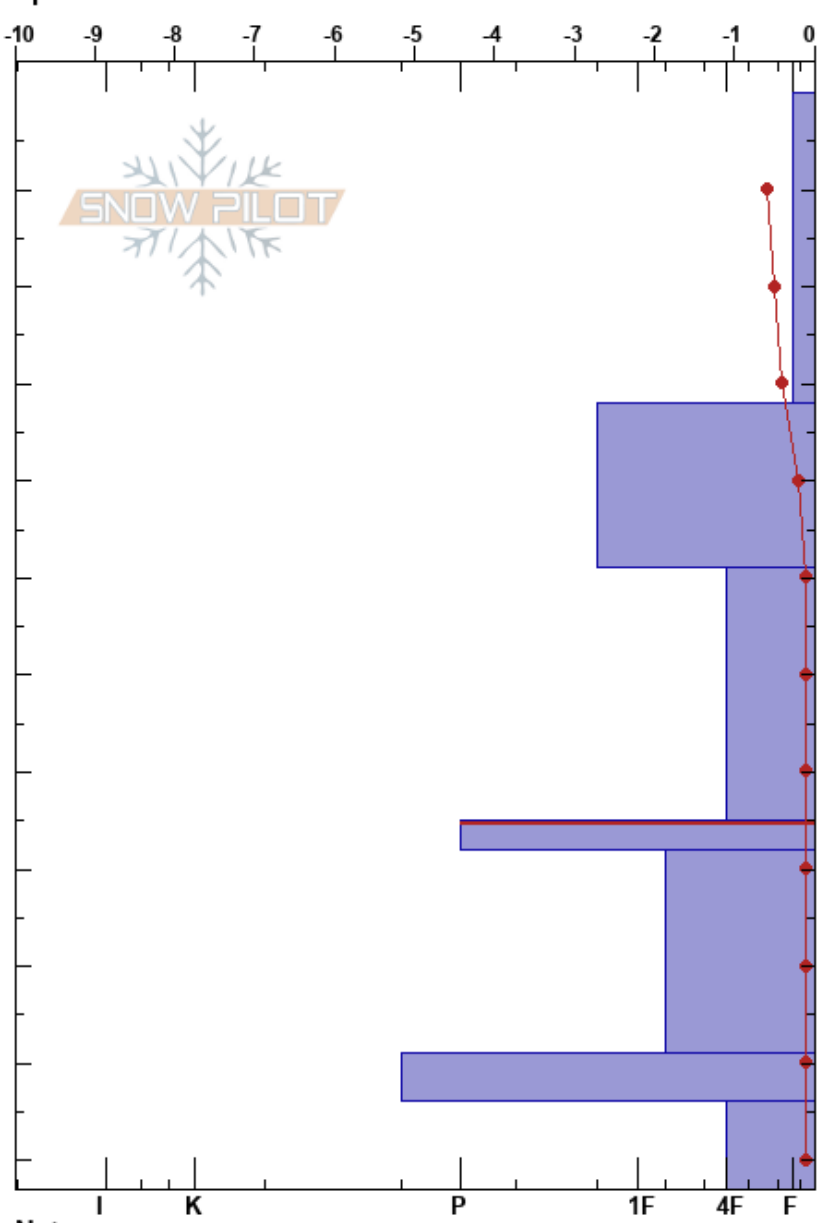

syncline-fingers
 South Rockies
 AB
 Elevation: 1405 m
 Aspect: E
 Specifics:

Ambrose Ledbrook
 06/02/2024 - 14:05
 Co-ord: 49.33558N, -114.45124W
 Slope Angle: 35°
 Wind Loading:

Stability:
 Air Temperature:
 Sky Cover: BKN
 Precipitation: S-1
 Wind: Calm

HS:113
 PF:35 75-78cm:Problematic layer

Form	Crystal Size	Moisture	ρ kg/m³	Stability tests & Layer comments
/	1			
/	1-2			
=				
○	2	M		← ECTP18 @65cm Failed on MFcr
○	2			
⊙				
□	2-3			← CTN

Notes: