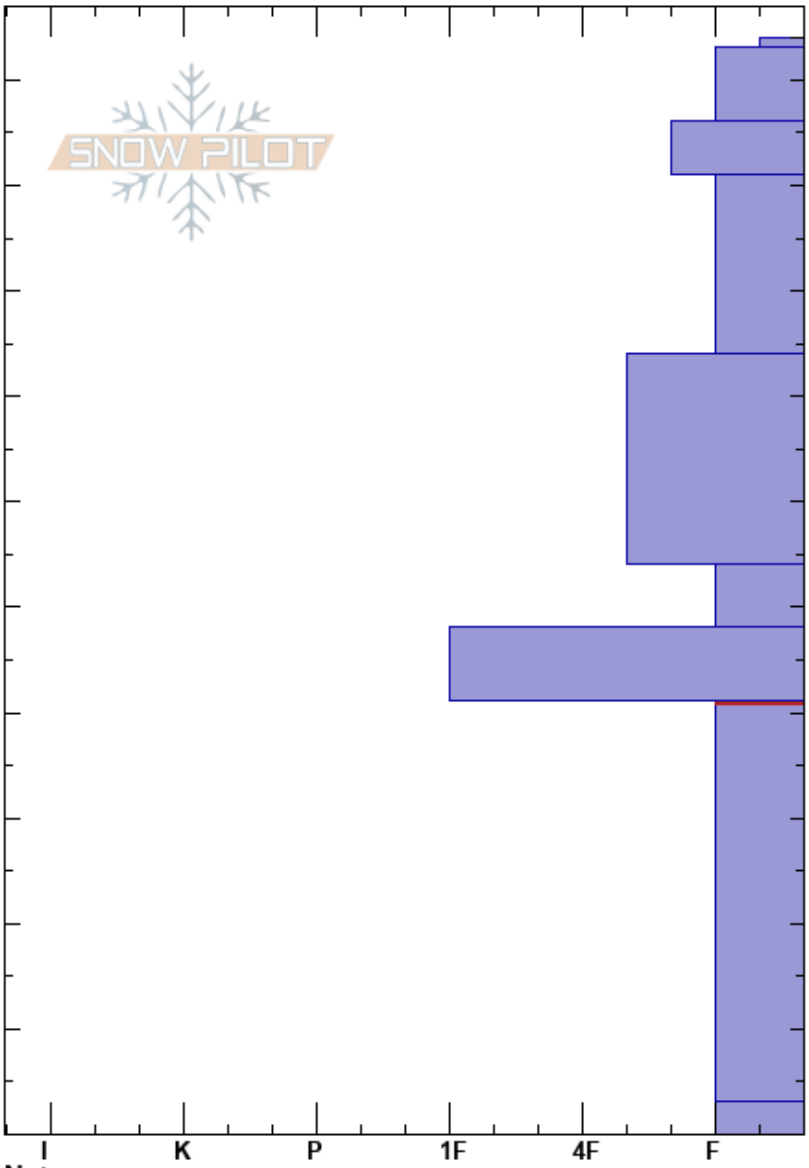

McFarlane B
 Elk Mountains
 CO
 Elevation: 10970 ft
 Aspect: 22°
 Specifics:

Debbie Kelly
 01/29/2018 - 10:45am
 Co-ord: 39.13717N, -106.80943W
 Slope Angle: 23°
 Wind Loading: no

Stability: Good
 Air Temperature: -3.4°C
 Sky Cover: FEW
 Wind: Calm
 HS:104
 PF:80
 PS: 15
 Layer Notes:
 41-3cm: Problematic layer

Crystal Form	Crystal Size	Moisture	ρ kg/m ³	Stability tests & Layer comments
∨		D		
/	0.3	D		
/ (●)	0.5	D		
□	1			
□	1.5	D		
□	2	D		
□	2-3			←CT20, Q2 @41cm Resistant Planar
∧	3-5			
∧	5-6			←CT17, Q1 @3cm Sudden Planar