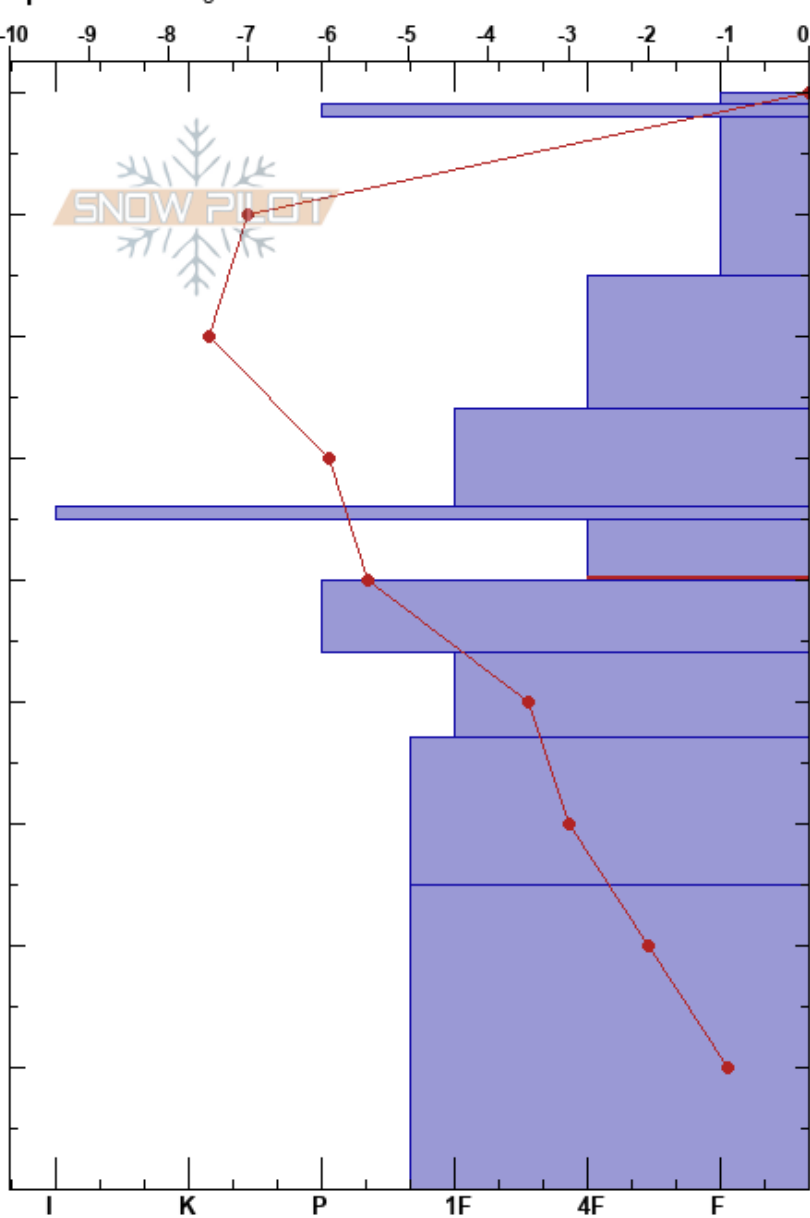

WUR 3
 Gore Range
 CO
 Elevation: 12210 ft
 Aspect: 112°
 Specifics: Pit dug in a Ski Area

Matt Brooks
 01/29/2018 - 10:30am
 Co-ord: 13S 398419E 4368711N
 Slope Angle: 30°
 Wind Loading: yes

Stability: Good
 Air Temperature: -2°C
 Sky Cover: CLR
 Precipitation: NO
 Wind: Light Breeze

HS:90
 PF:40
 64-56cm: mixture of ice forms
 55-50cm: Problematic layer

Form	Crystal Size	Moisture	ρ kg/m ³	Stability tests & Layer comments
V	2			CT2, PC @88cm CT4, PC @88cm
	1-2			
⊕	2-4			CT19, PC @70cm
□ ⊙ ⊙	0.5-1			64-56cm: mixture of ice forms
■				STH @55cm
□				CT27, PC @55cm
	0.5-1			
□	1			
□	0.5			STH @25cm
				CT28, SC @18cm CT22, SC @18cm
A (Λ)	4.6			
				ECTX