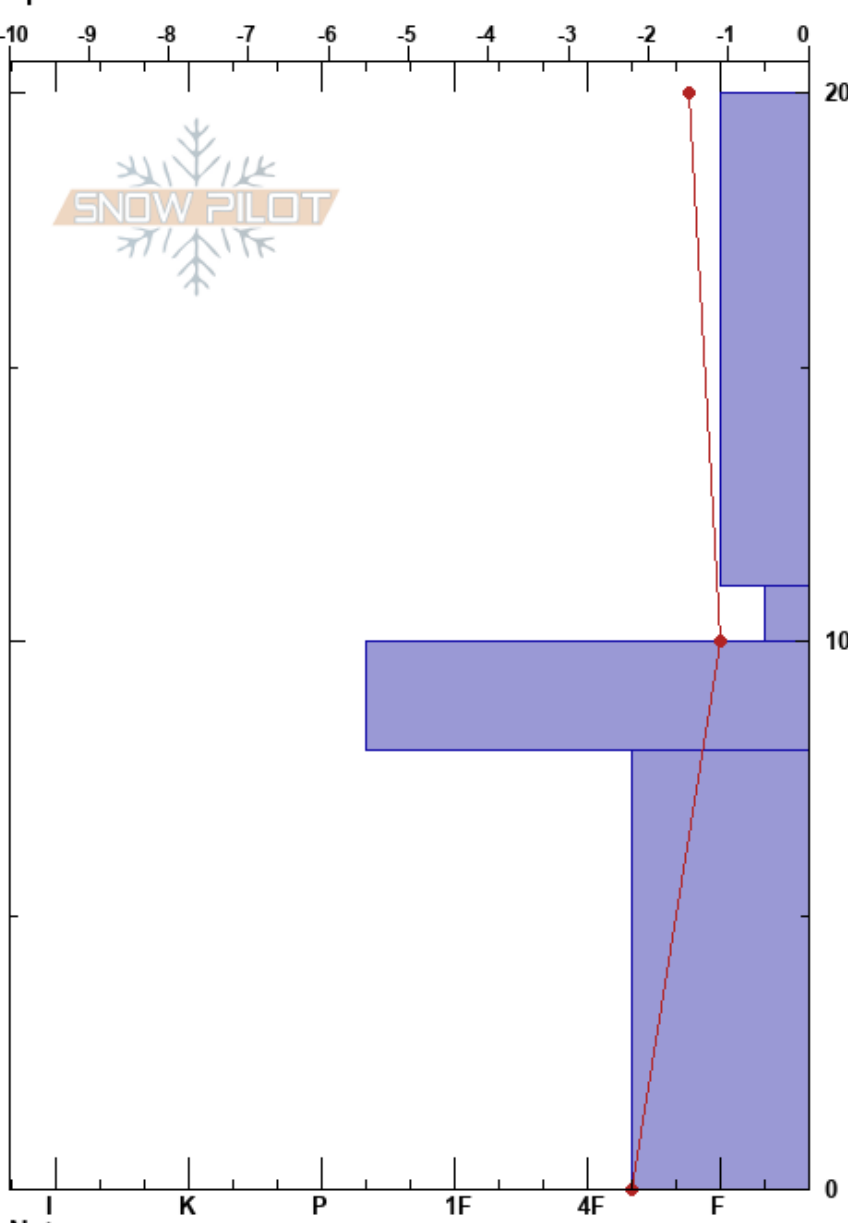

Hochderffer Hills
 Kachina Peaks
 AZ
 Elevation: 2584 m
 Aspect: NE
 Specifics:

Nate Moody
 01/28/2018 - 2:57pm
 Co-ord: 35.37981N, -111.73766W
 Slope Angle: 14°
 Wind Loading: no

Stability:
 Air Temperature: -6°C
 Sky Cover: CLR
 Precipitation: NO
 Wind: SW Light Breeze

HS:20
 PF:20
 11-10cm: Problematic layer

Form	Crystal		Moisture	ρ kg/m ³	Stability tests & Layer comments
	Size				
/ (•)	1				
⚡	2				← CT9, Q2 @11cm Collapse on Graupel
⊙⊙	2-2.5				
⊠	1.5				

Notes: