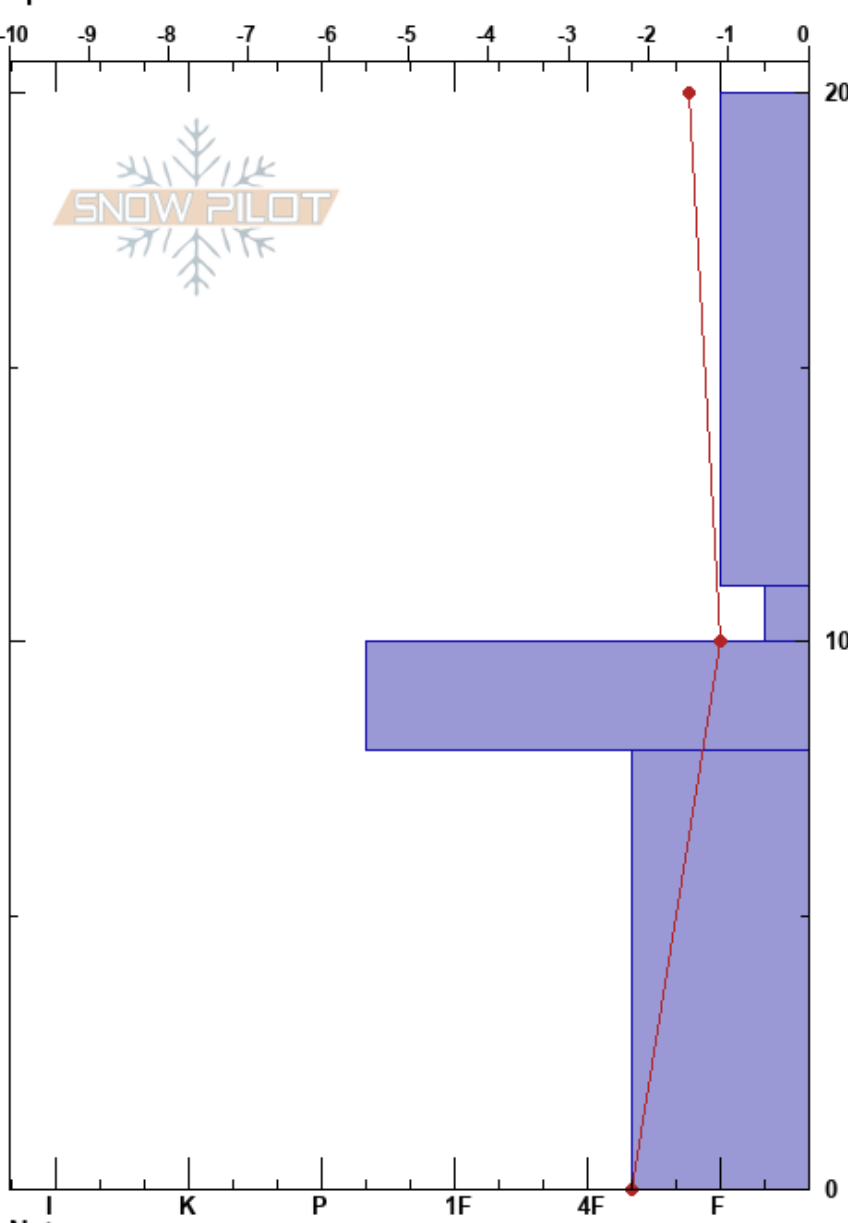

Hochderffer Hills
 Kachina Peaks
 AZ
 Elevation: 2584 m
 Aspect: NE
 Specifics:

Nate Moody
 01/28/2018 - 2:57pm
 Co-ord: 35.37981N, -111.73766W
 Slope Angle: 14°
 Wind Loading: no

Stability:
 Air Temperature: -6°C
 Sky Cover: CLR
 Precipitation: NO
 Wind: SW Light Breeze

HS:20
 PF:20
 11-10cm: Problematic layer

Form	Crystal		Moisture	ρ kg/m³	Stability tests & Layer comments
	Size				
∕ (●)	1				
⋆	2				← CT9, Q2 @11cm Collapse on Graupel
⊙⊙	2-2.5				
⊠	1.5				

Notes: