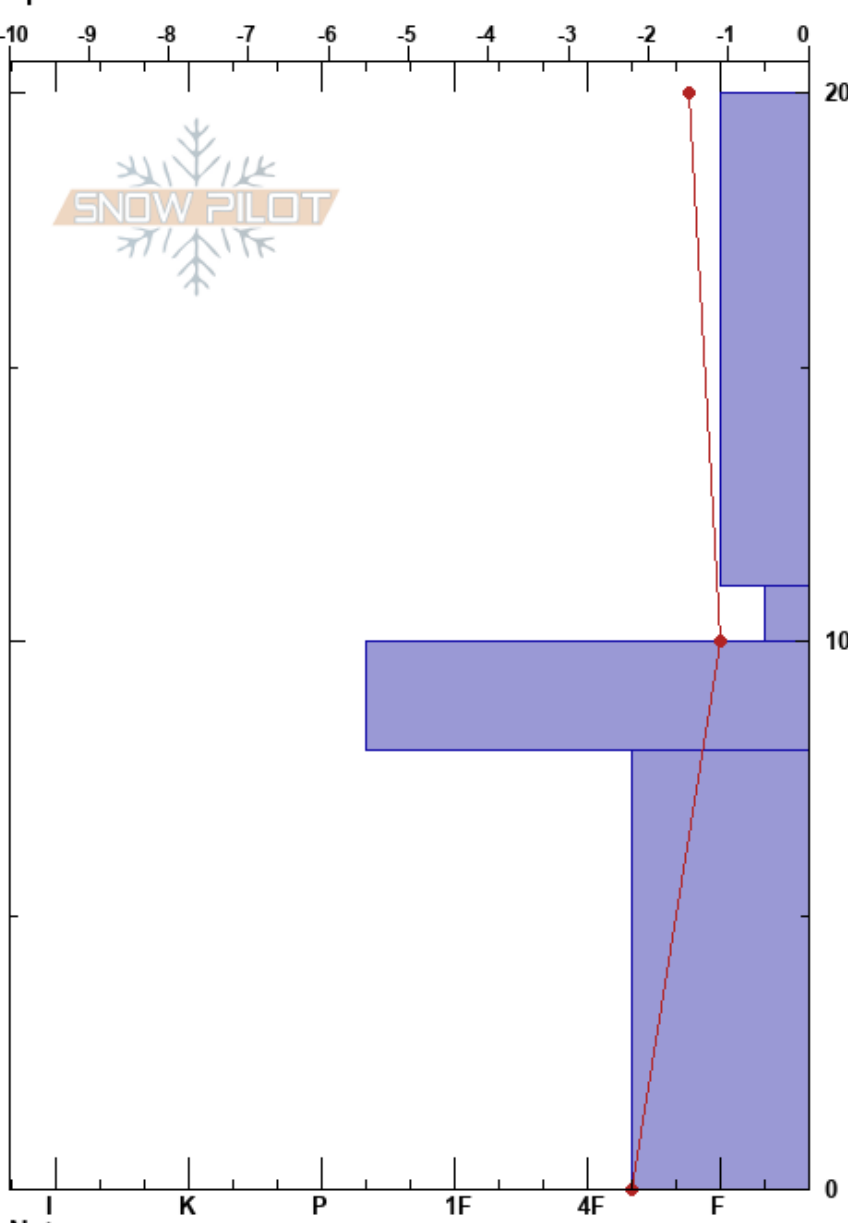

Hochderffer Hills  
 Kachina Peaks  
 AZ  
 Elevation: 2584 m  
 Aspect: NE  
 Specifics:

Nate Moody  
 01/28/2018 - 2:57pm  
 Co-ord: 35.37981N, -111.73766W  
 Slope Angle: 14°  
 Wind Loading: no

Stability:  
 Air Temperature: -6°C  
 Sky Cover: CLR  
 Precipitation: NO  
 Wind: SW Light Breeze

HS:20  
 PF:20  
 11-10cm: Problematic layer

Form	Crystal		Moisture	$\rho$ kg/m <sup>3</sup>	Stability tests & Layer comments
	Size				
/ (•)	1				
⚡	2				← CT9, Q2 @11cm Collapse on Graupel
⊙⊙	2-2.5				
⊠	1.5				