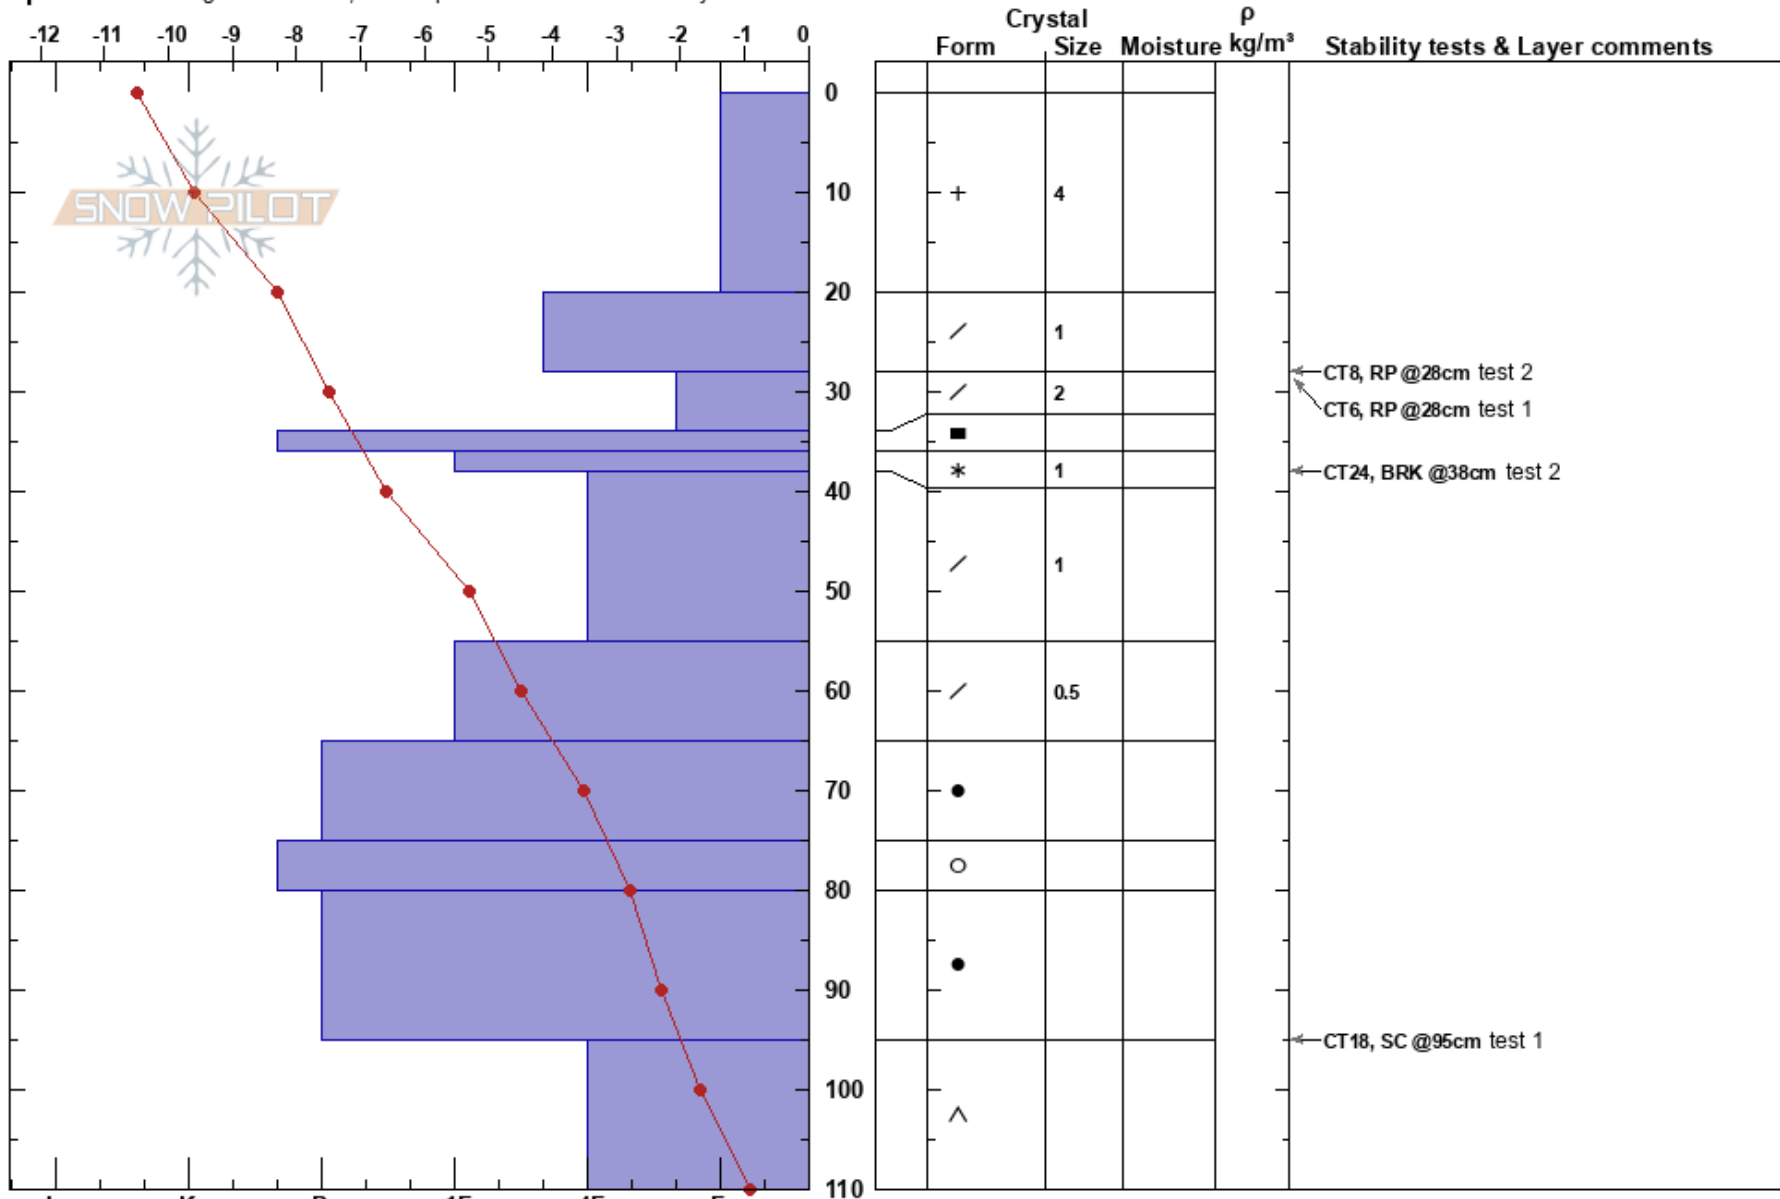

Björnfällen
 Kittelfället
 Sweden
 Elevation: 800 m
 Aspect: SW

Tyler Curtis
 28/12/2017 - 11:00
 Co-ord: 65.26193N, 15.47974E
 Slope Angle: 28°
 Wind Loading:

Stability: HS:110
 Air Temperature: -12°C PF:40 36-38cm:Problematic layer
 Sky Cover: OVC
 Precipitation: S-1
 Wind: E Light Breeze

Specifics: Pit dug in a Ski Area; Pit is representative of backcountry

Notes: Treeline