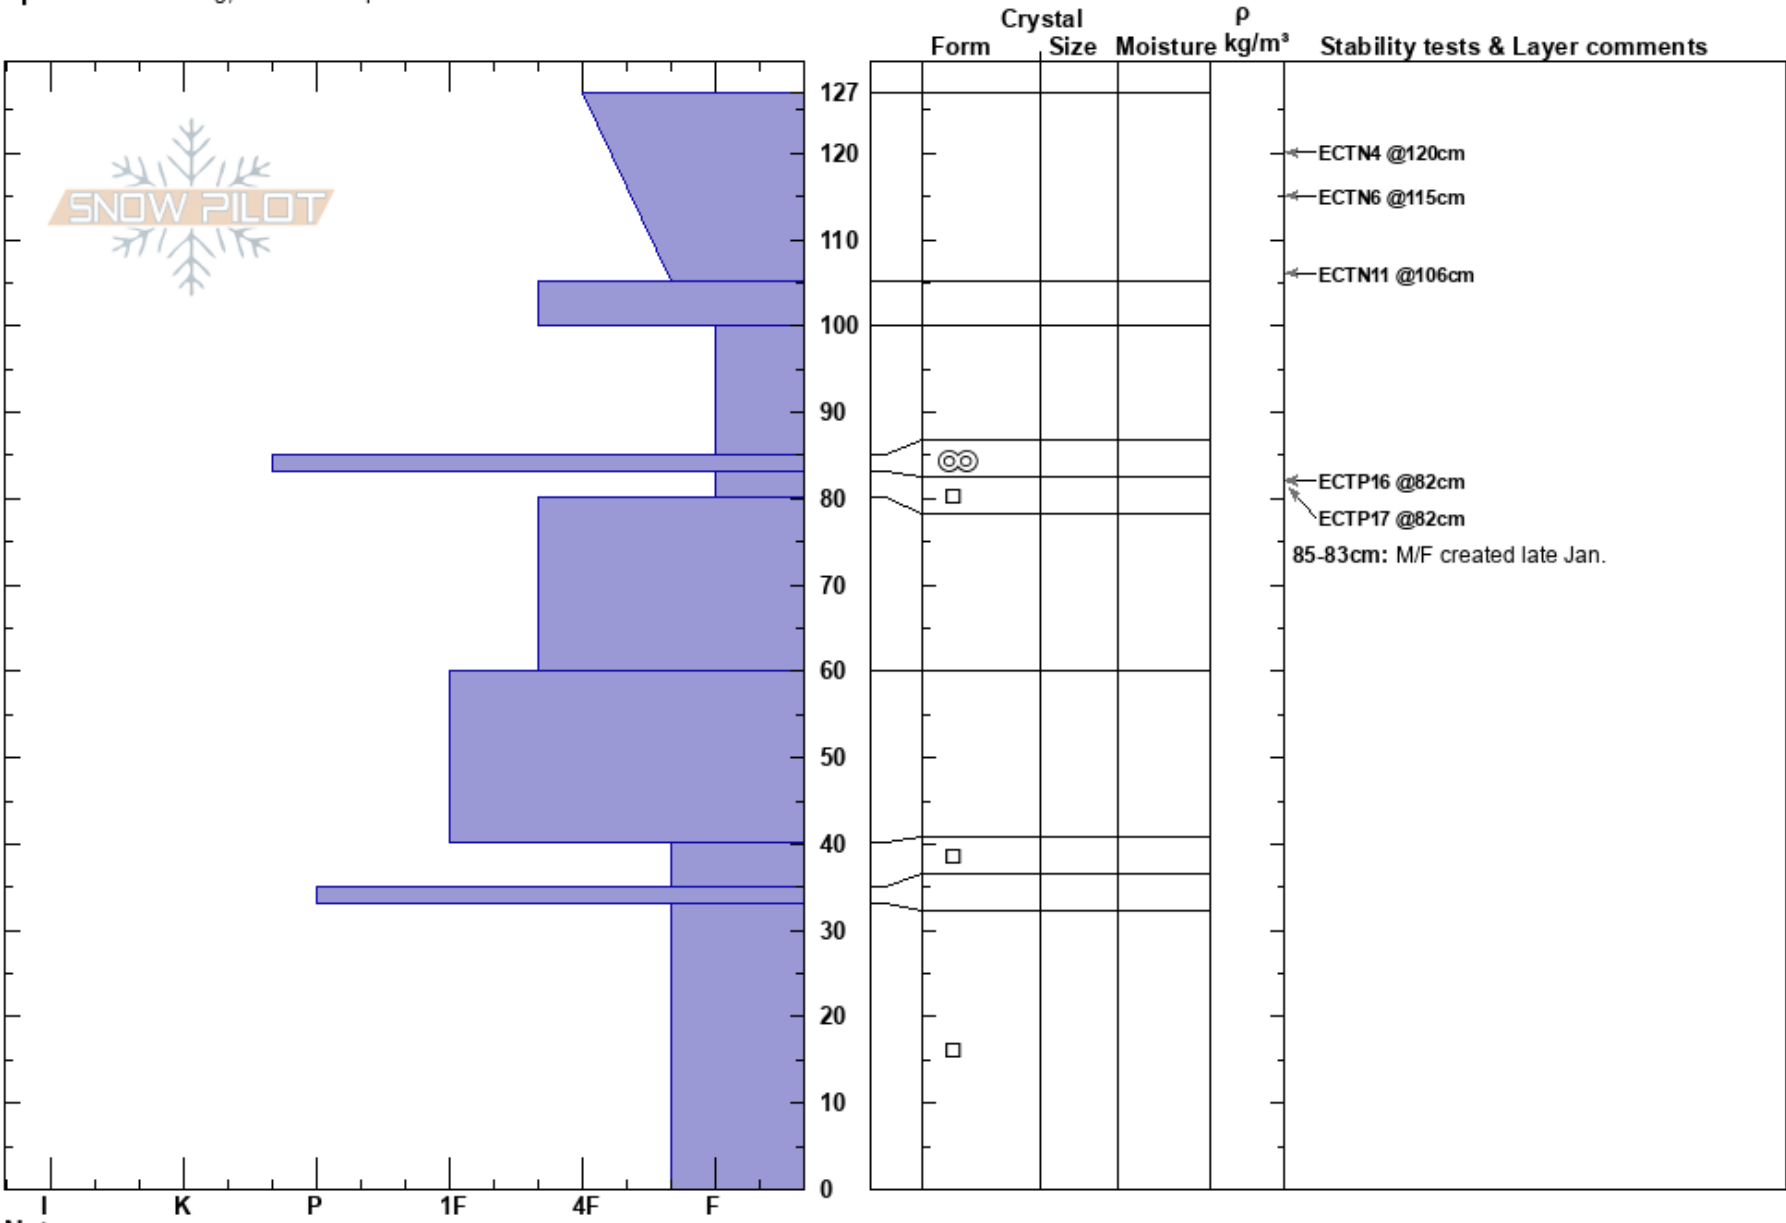

Humphreys Cirque
 Kachina Peaks
 AZ
Elevation: 11800 ft
Aspect: 88°
Specifics: Cracking; We skied slope

Troy Marino
 02/04/2024 - 11:00am
Co-ord: 35.33683N, -111.68184W
Slope Angle: 35°
Wind Loading:

Stability:
Air Temperature:
Sky Cover: OVC
Precipitation: S-1
Wind: Light Breeze

HS:127
PF:40
 85-83cm: M/F created late Jan.
 83-80cm: Problematic layer

Notes: Some boulders in basal facets.