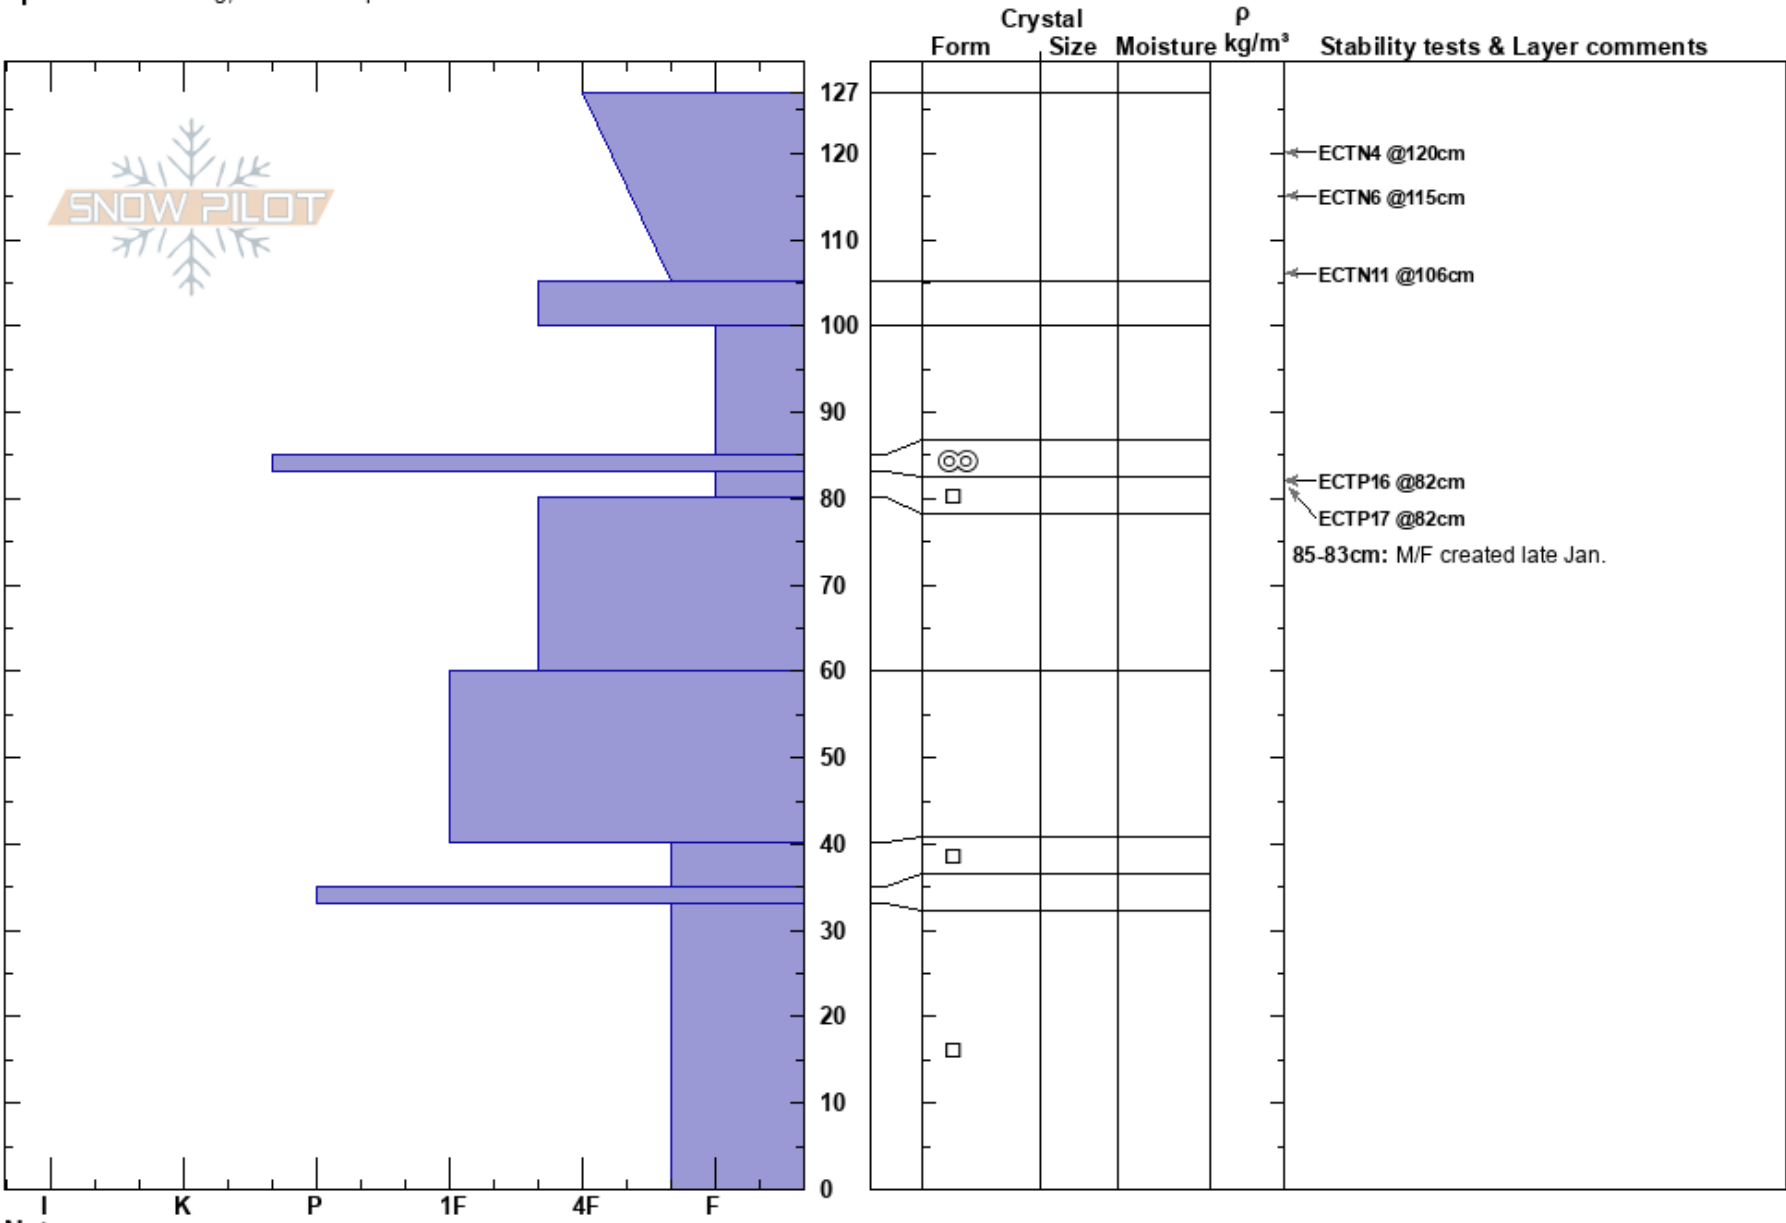

Humphreys Cirque  
 Kachina Peaks  
 AZ  
**Elevation:** 11800 ft  
**Aspect:** 88°  
**Specifics:** Cracking; We skied slope

Troy Marino  
 02/04/2024 - 11:00am  
**Co-ord:** 35.33683N, -111.68184W  
**Slope Angle:** 35°  
**Wind Loading:**

**Stability:**  
**Air Temperature:**  
**Sky Cover:** OVC  
**Precipitation:** S-1  
**Wind:** Light Breeze

**HS:**127  
**PF:**40  
 85-83cm: M/F created late Jan.  
 83-80cm: Problematic layer

**Notes:** Some boulders in basal facets.