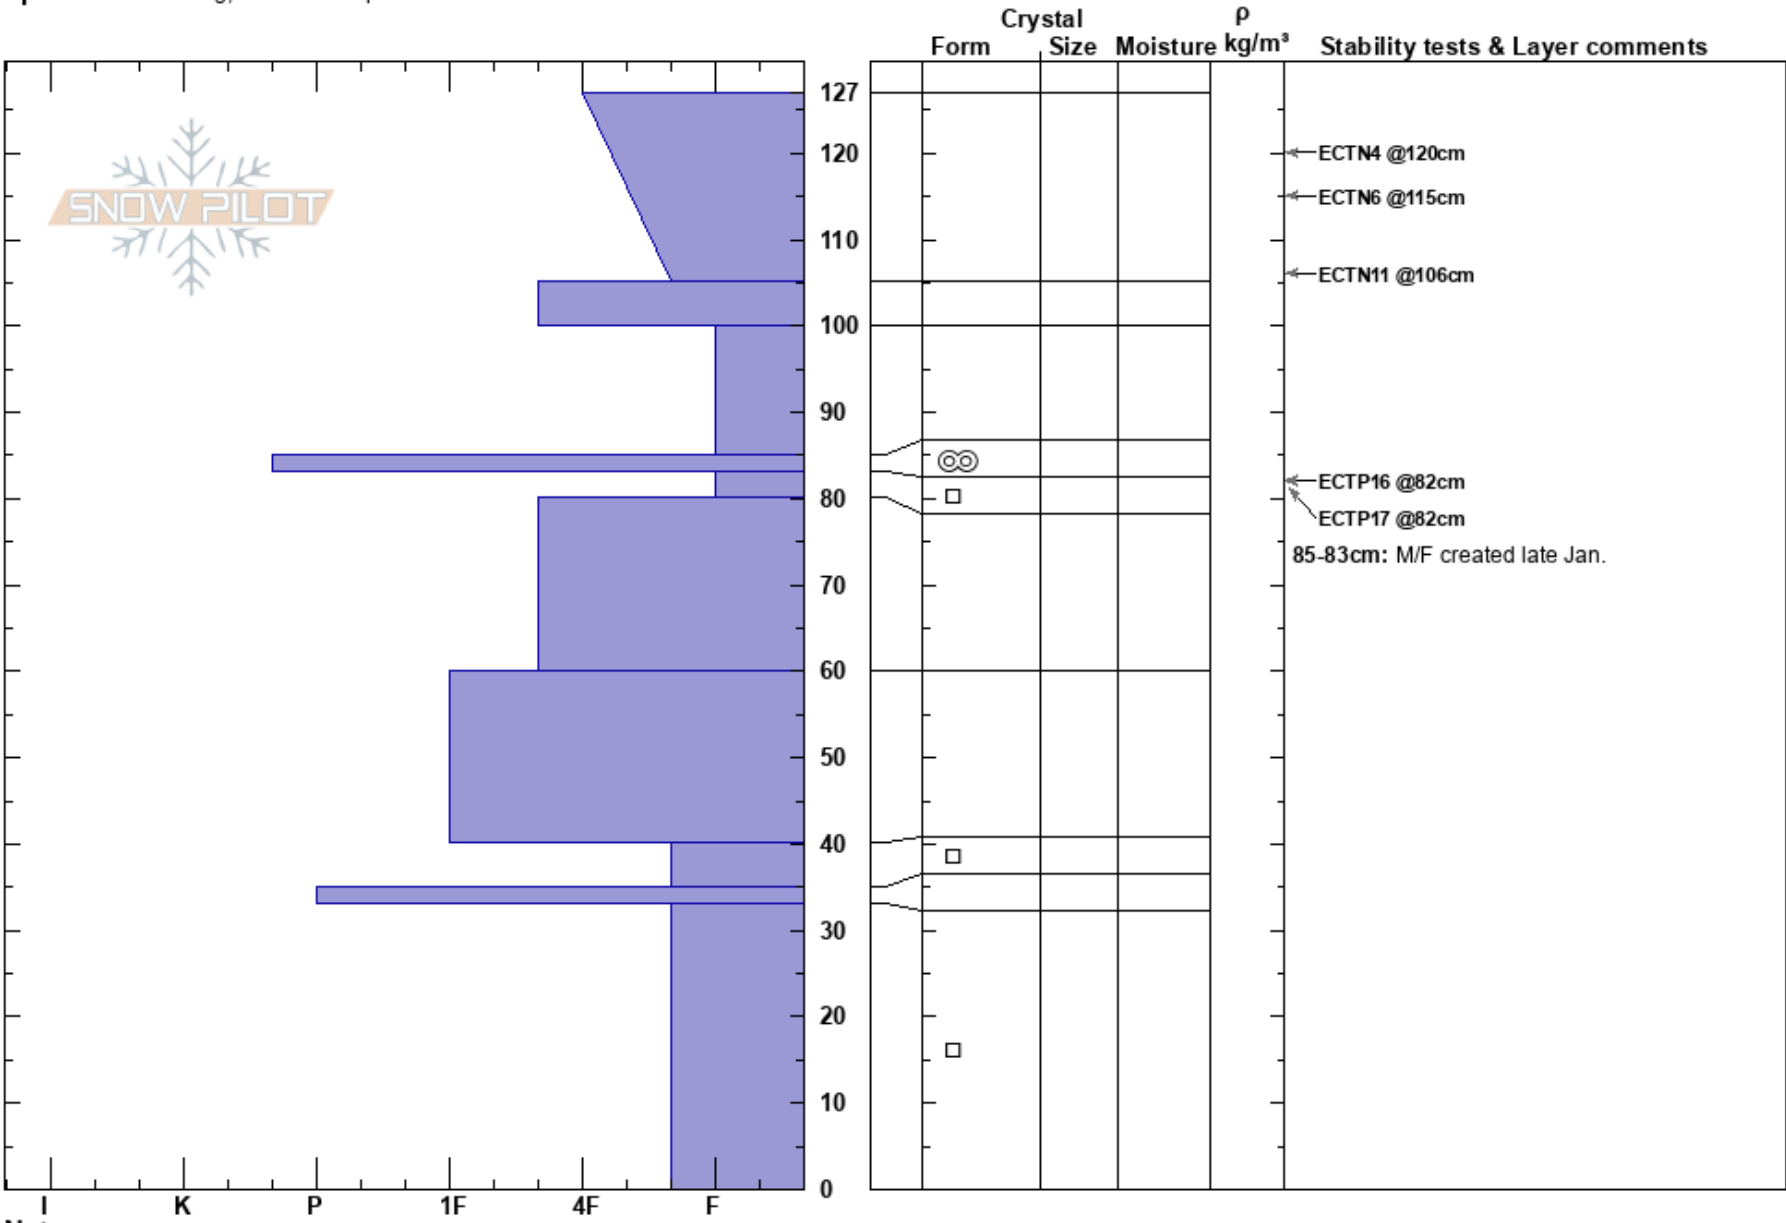

Humphreys Cirque
 Kachina Peaks
 AZ
 Elevation: 11800 ft
 Aspect: 88°
 Specifics: Cracking; We skied slope

Troy Marino
 02/04/2024 - 11:00am
 Co-ord: 35.33683N, -111.68184W
 Slope Angle: 35°
 Wind Loading:

Stability:
 Air Temperature:
 Sky Cover: OVC
 Precipitation: S-1
 Wind: Light Breeze

HS:127
 PF:40
 85-83cm: M/F created late Jan.
 83-80cm: Problematic layer

Layer Notes:

Notes: Some boulders in basal facets.