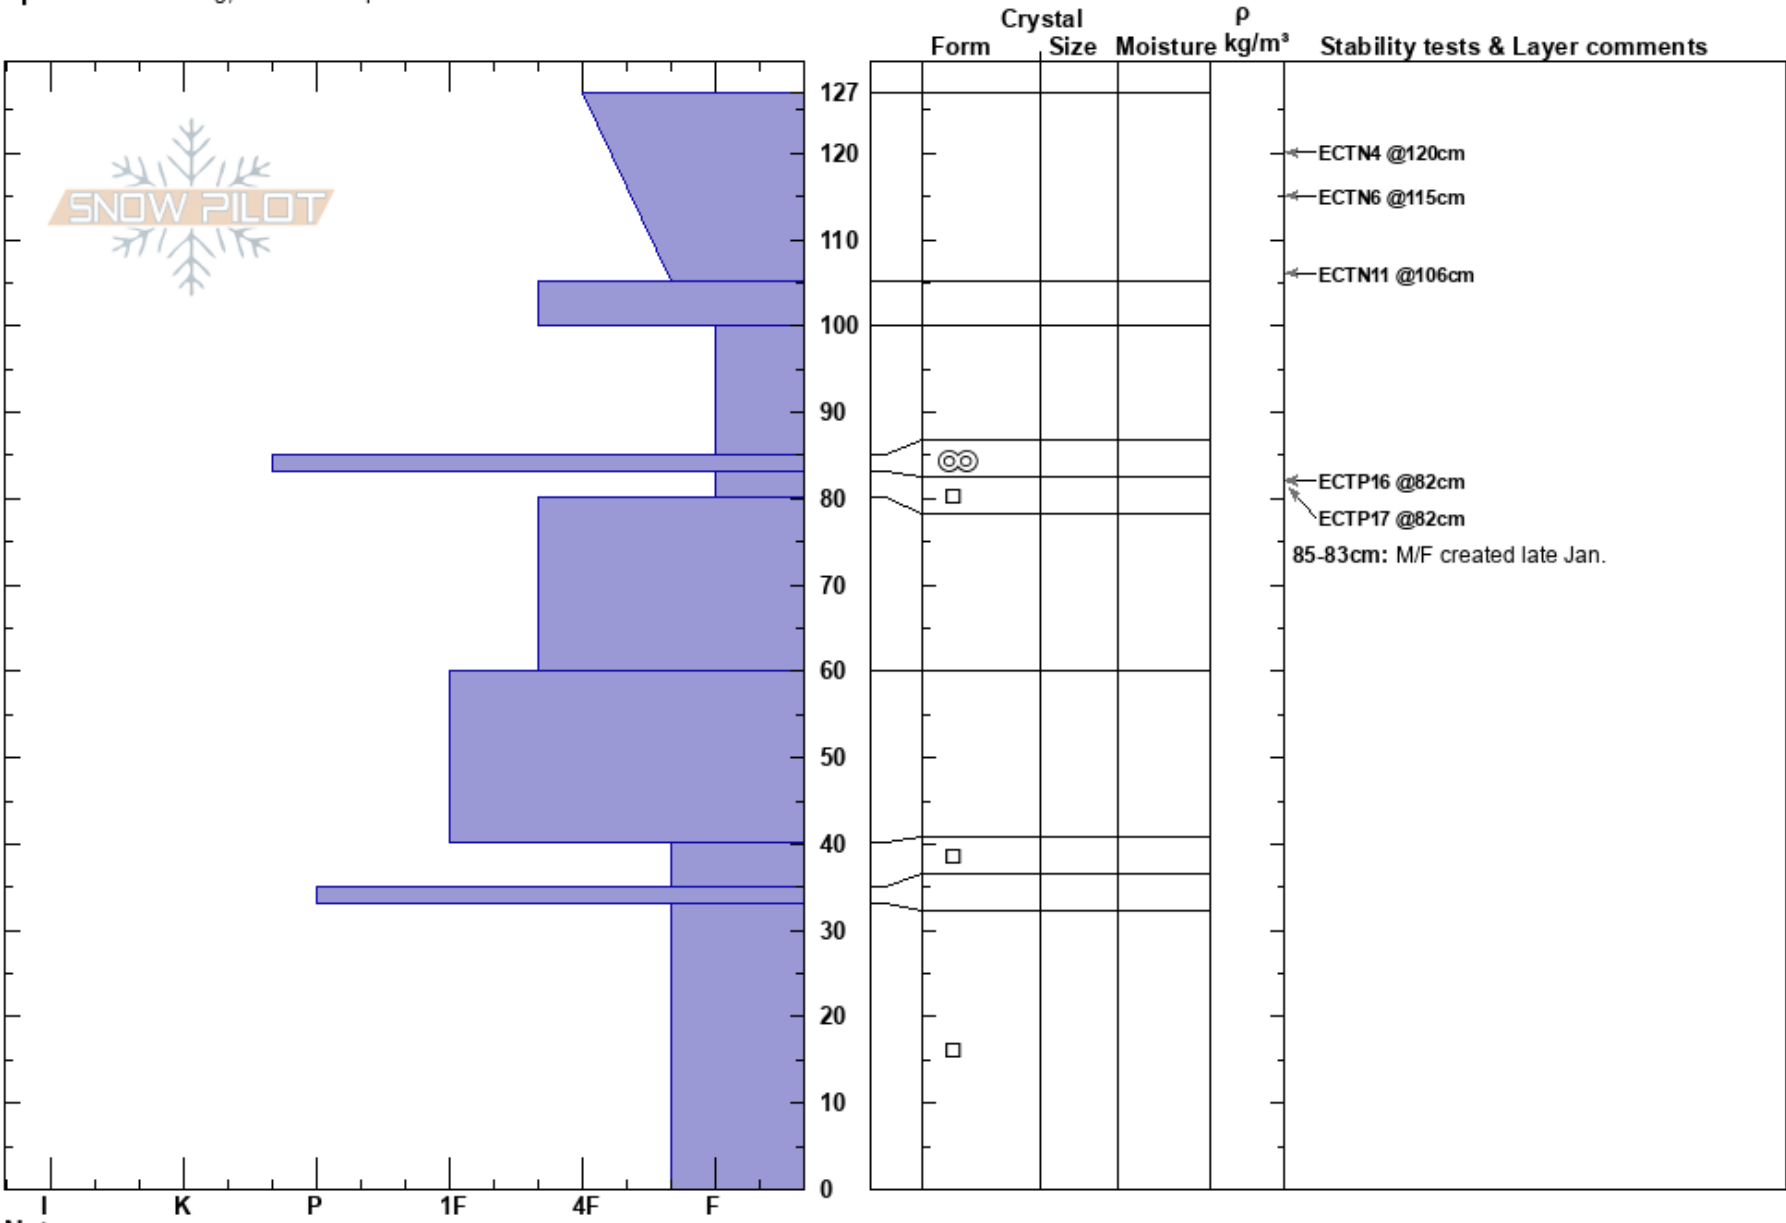

Humphreys Cirque  
 Kachina Peaks  
 AZ  
 Elevation: 11800 ft  
 Aspect: 88°  
 Specifics: Cracking; We skied slope

Troy Marino  
 02/04/2024 - 11:00am  
 Co-ord: 35.33683N, -111.68184W  
 Slope Angle: 35°  
 Wind Loading:

Stability:  
 Air Temperature:  
 Sky Cover: OVC  
 Precipitation: S-1  
 Wind: Light Breeze

HS:127  
 PF:40  
 85-83cm: M/F created late Jan.  
 83-80cm: Problematic layer

Layer Notes:

Notes: Some boulders in basal facets.