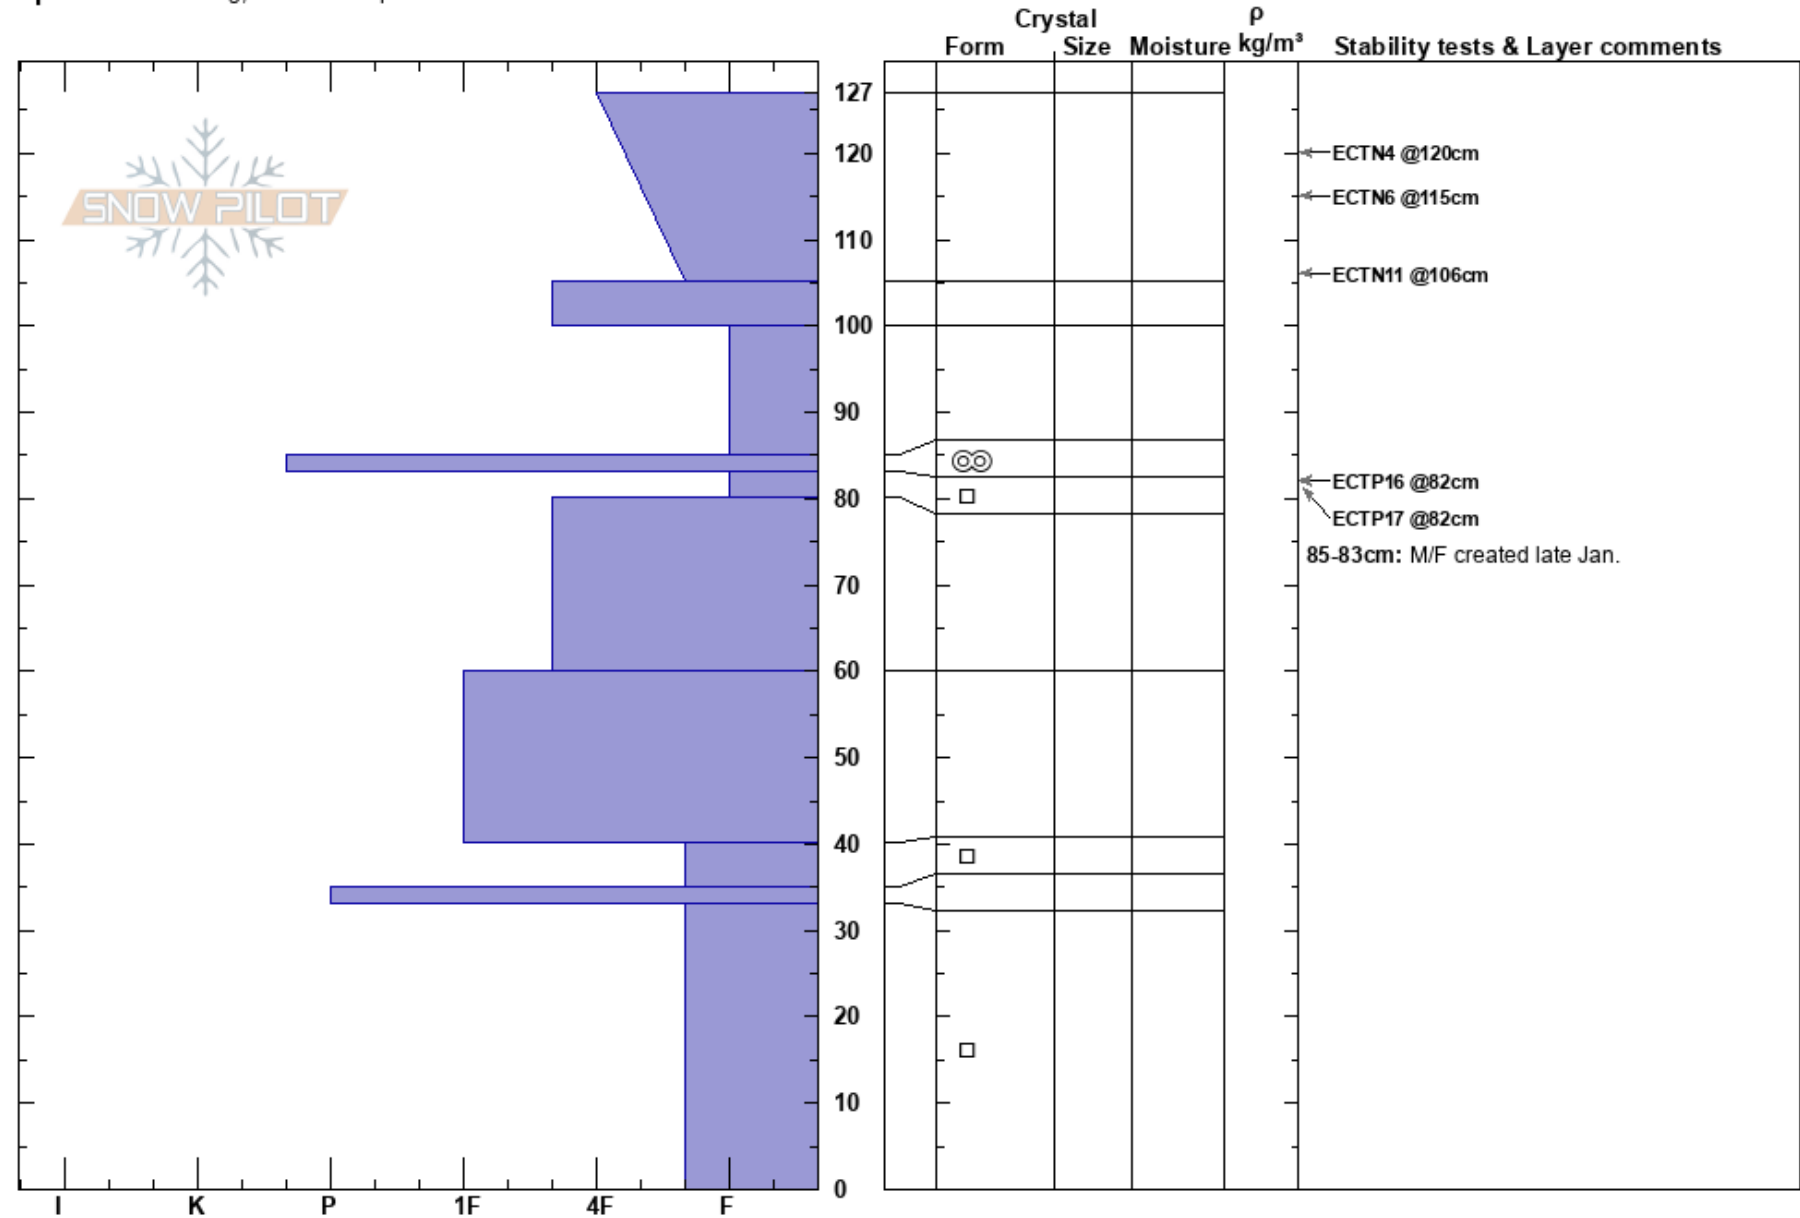

Humphreys Cirque  
Kachina Peaks  
AZ

Troy Marino  
02/04/2024 - 11:00am  
**Co-ord:** 35.33683N, -111.68184W  
**Slope Angle:** 35°  
**Wind Loading:**

**Stability:**  
**Air Temperature:**  
**Sky Cover:** OVC  
**Precipitation:** S-1  
**Wind:** Light Breeze

**HS:**127  
**PF:**40  
85-83cm: M/F created late Jan.  
83-80cm: Problematic layer

**Layer Notes:**

**Elevation:** 11800 ft

**Aspect:** 88°

**Specifics:** Cracking; We skied slope

**Notes:** Some boulders in basal facets.