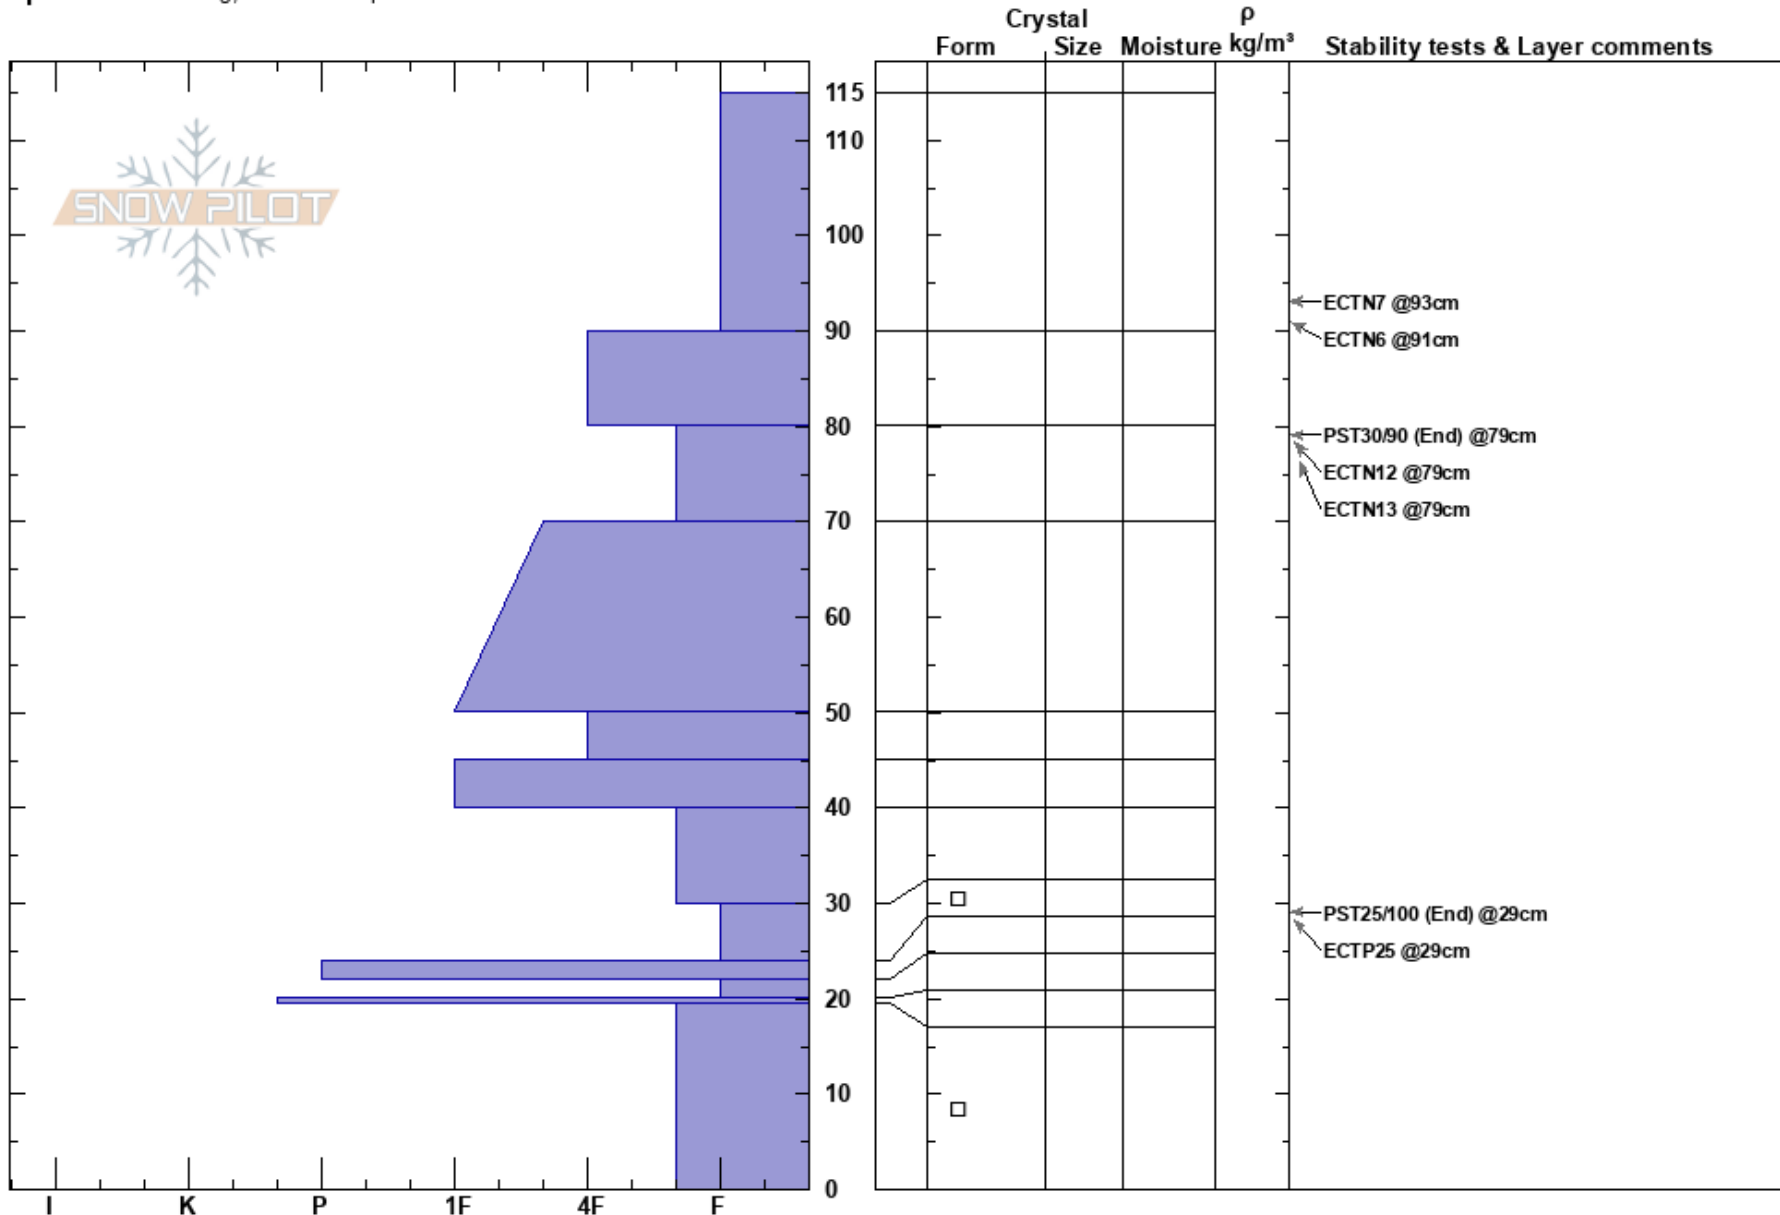

Humphreys Cirque
 Kachina Peaks
 AZ
Elevation: 11800 ft
Aspect: 34°
Specifics: Cracking; We skied slope

Troy Marino
 02/03/2024 - 12:00pm
Co-ord: 35.33554N, -111.68179W
Slope Angle: 40°
Wind Loading:

Stability:
Air Temperature:
Sky Cover: OVC
Precipitation: S-1
Wind: Moderate

HS: 115

Layer Notes:

Notes: Minor cracking in new snow. Many boulders on the slope supporting the slab above basal facets. It was hard to find a spot for PST in basal facets where boulders would not interfere with test. Two ECTs had no results in basal facets.