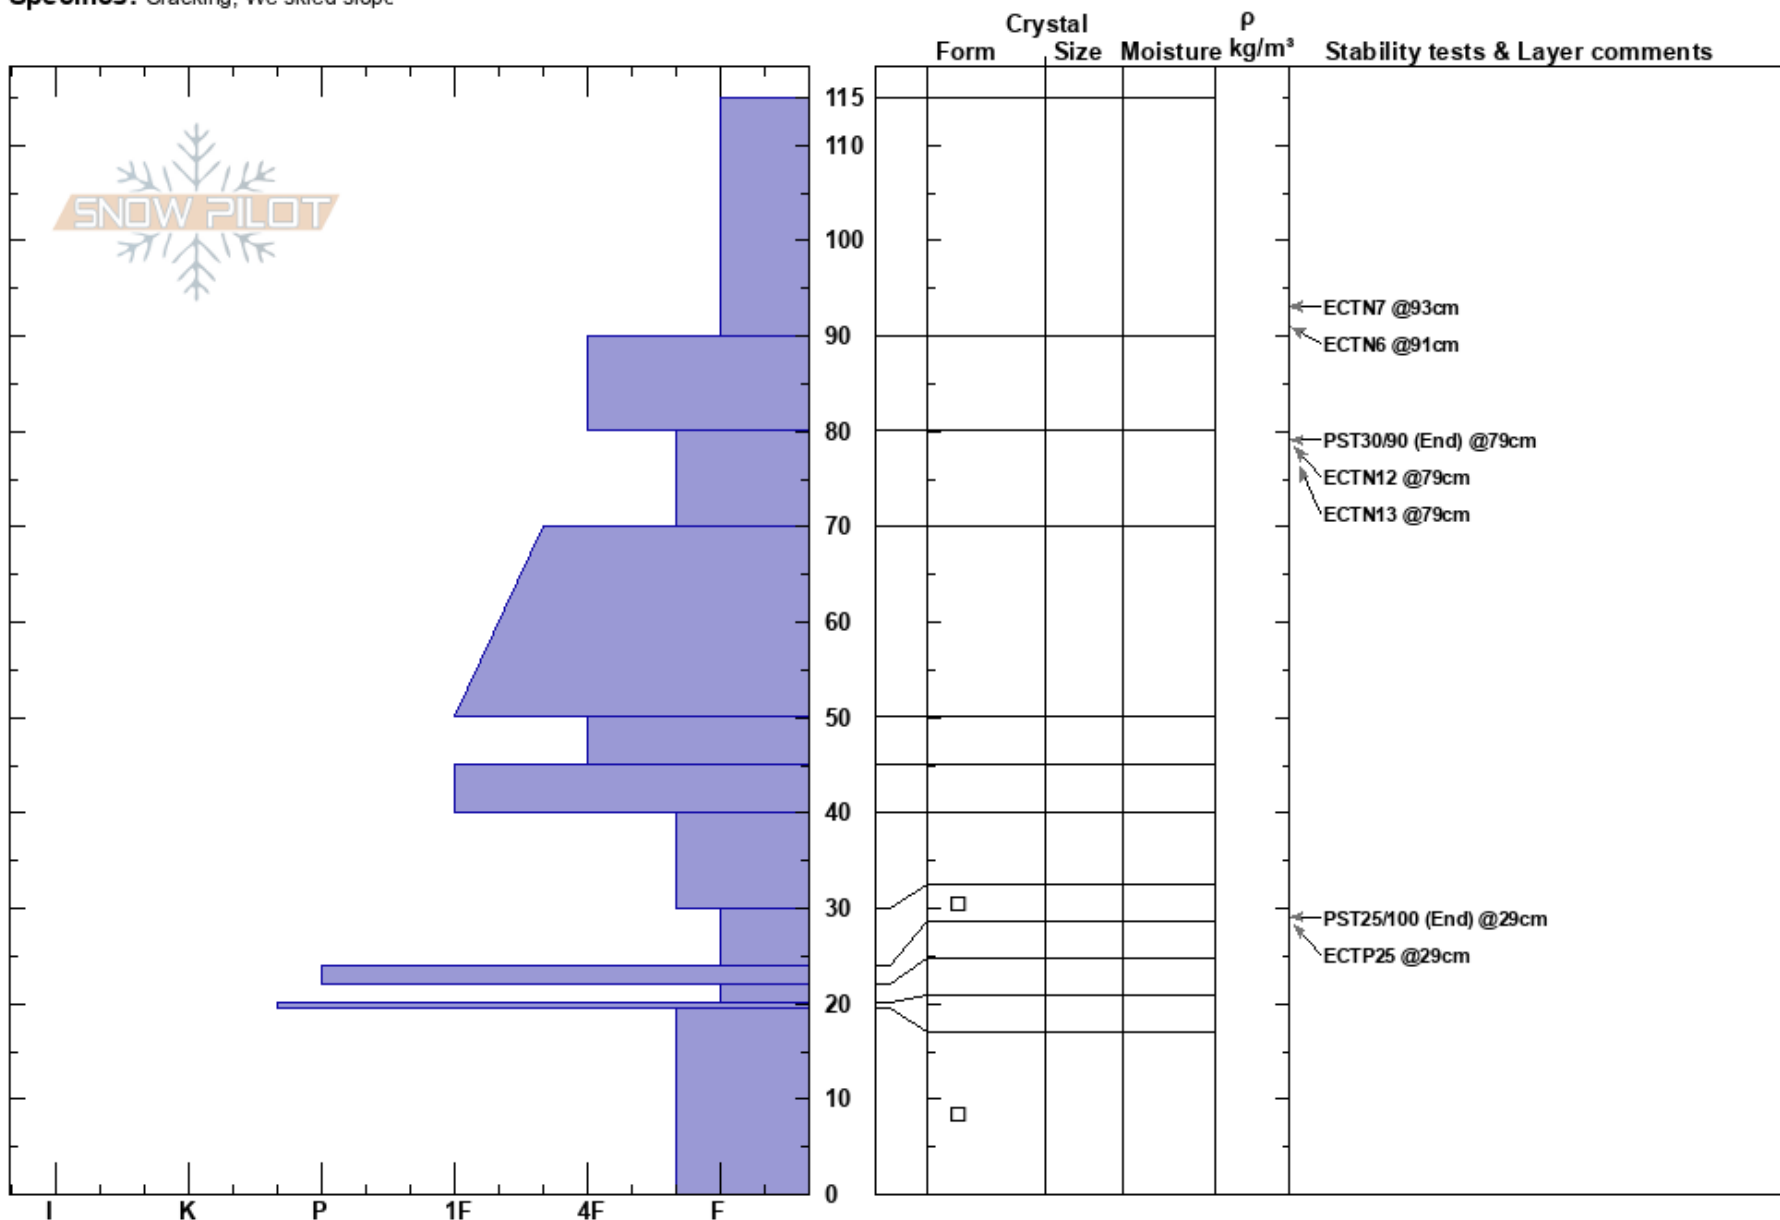

Humphreys Cirque
 Kachina Peaks
 AZ
Elevation: 11800 ft
Aspect: 34°
Specifics: Cracking; We skied slope

Troy Marino
 02/03/2024 - 12:00pm
Co-ord: 35.33554N, -111.68179W
Slope Angle: 40°
Wind Loading:

Stability:
Air Temperature:
Sky Cover: OVC
Precipitation: S-1
Wind: Moderate

HS: 115

Layer Notes:

Notes: Minor cracking in new snow. Many boulders on the slope supporting the slab above basal facets. It was hard to find a spot for PST in basal facets where boulders would not interfere with test. Two ECTs had no results in basal facets.