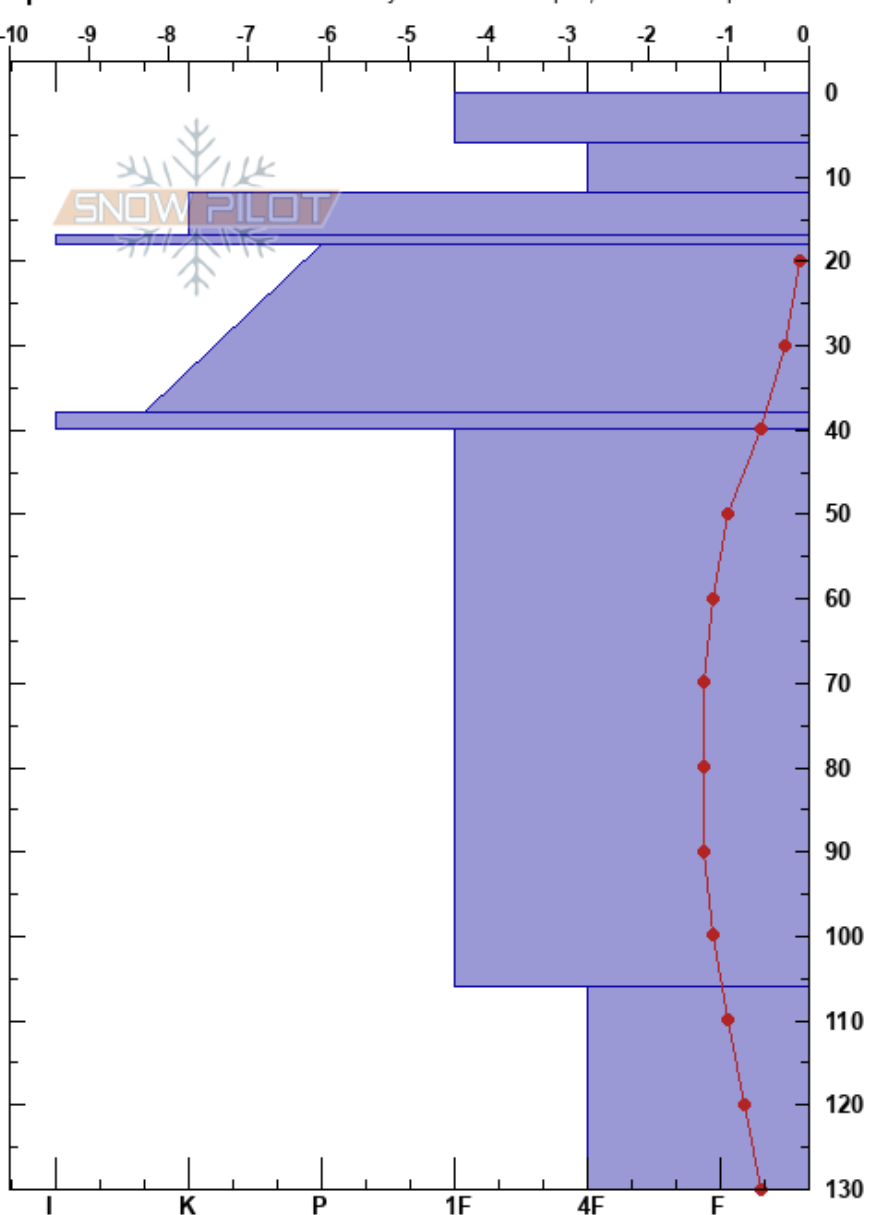

Parker's Ridge  
 Banff, Yoho and Kootenay  
 AB  
**Elevation:** 2185 m  
**Aspect:** 350°  
**Specifics:** Recent avalanche activity on different slopes; We skied slope

Stuart Gunn  
 01/02/2024 - 14:00  
**Co-ord:** 52.18676N, -117.14063W  
**Slope Angle:** 30°  
**Wind Loading:** previous

**Stability:** Fair  
**Air Temperature:** 2.9°C  
**Sky Cover:** BKN  
**Precipitation:** NO  
**Wind:** NE Light Breeze

**HS:** 130  
**PF:** 10  
**PS:** 5  
 38-40cm: Problematic layer

Form	Crystal		Moisture	$\rho$ kg/m <sup>3</sup>	Stability tests & Layer comments
	Size				
○	4		M		
/	1		M		
●	0.5-1		M		← CT3, SP @12cm
⊙⊙					← CT13, SC @18cm
●	1		M		
⊙⊙					← ECTP18 @40cm RP
⊖	2-4				
^	4				