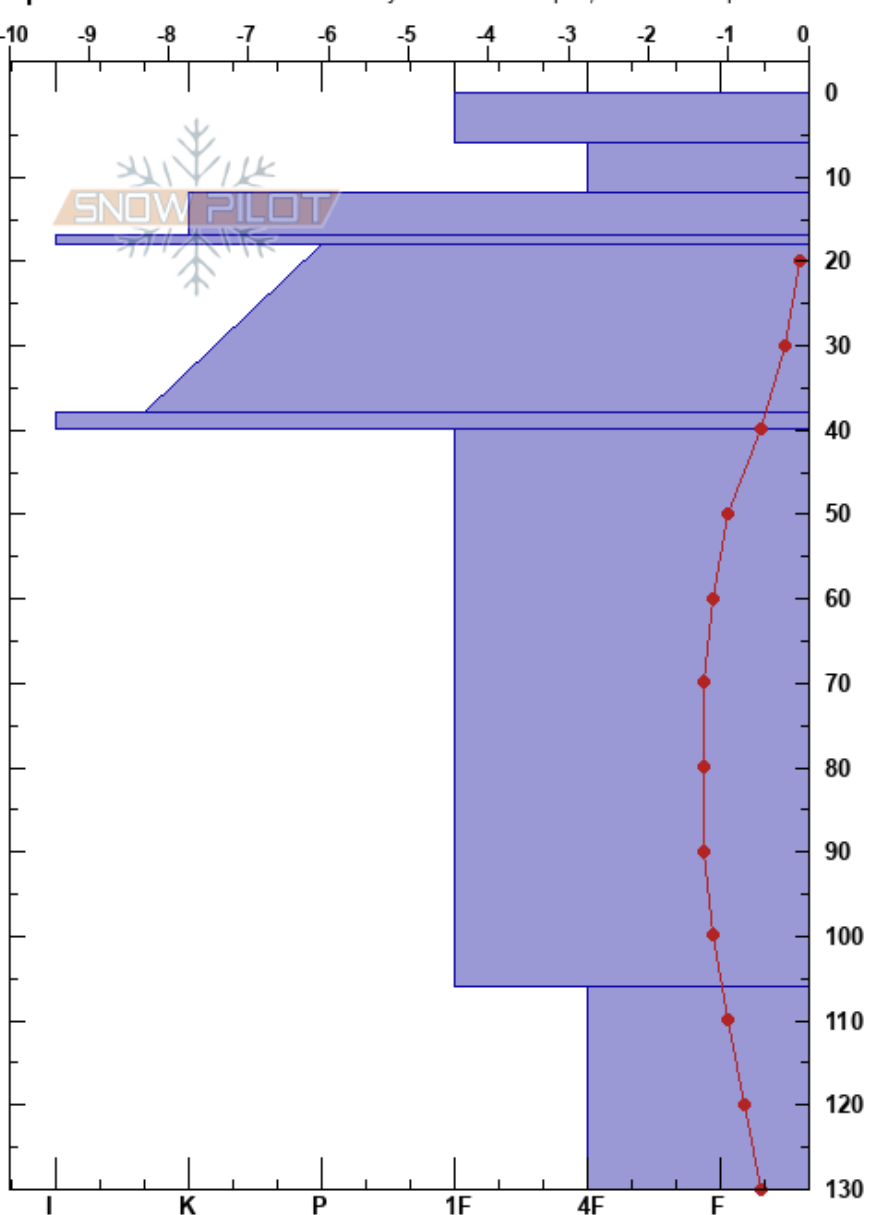

Parker's Ridge
 Banff, Yoho and Kootenay
 AB
Elevation: 2185 m
Aspect: 350°
Specifics: Recent avalanche activity on different slopes; We skied slope

Stuart Gunn
 01/02/2024 - 14:00
Co-ord: 52.18676N, -117.14063W
Slope Angle: 30°
Wind Loading: previous

Stability: Fair
Air Temperature: 2.9°C
Sky Cover: BKN
Precipitation: NO
Wind: NE Light Breeze

HS: 130
PF: 10
PS: 5
 38-40cm: Problematic layer

Form	Crystal		Moisture	ρ kg/m ³	Stability tests & Layer comments
	Size				
○	4		M		
/	1		M		
●	0.5-1		M		← CT3, SP @12cm
⊙⊙					← CT13, SC @18cm
●	1		M		
⊙⊙					← ECTP18 @40cm RP
⊖	2-4				
^	4				