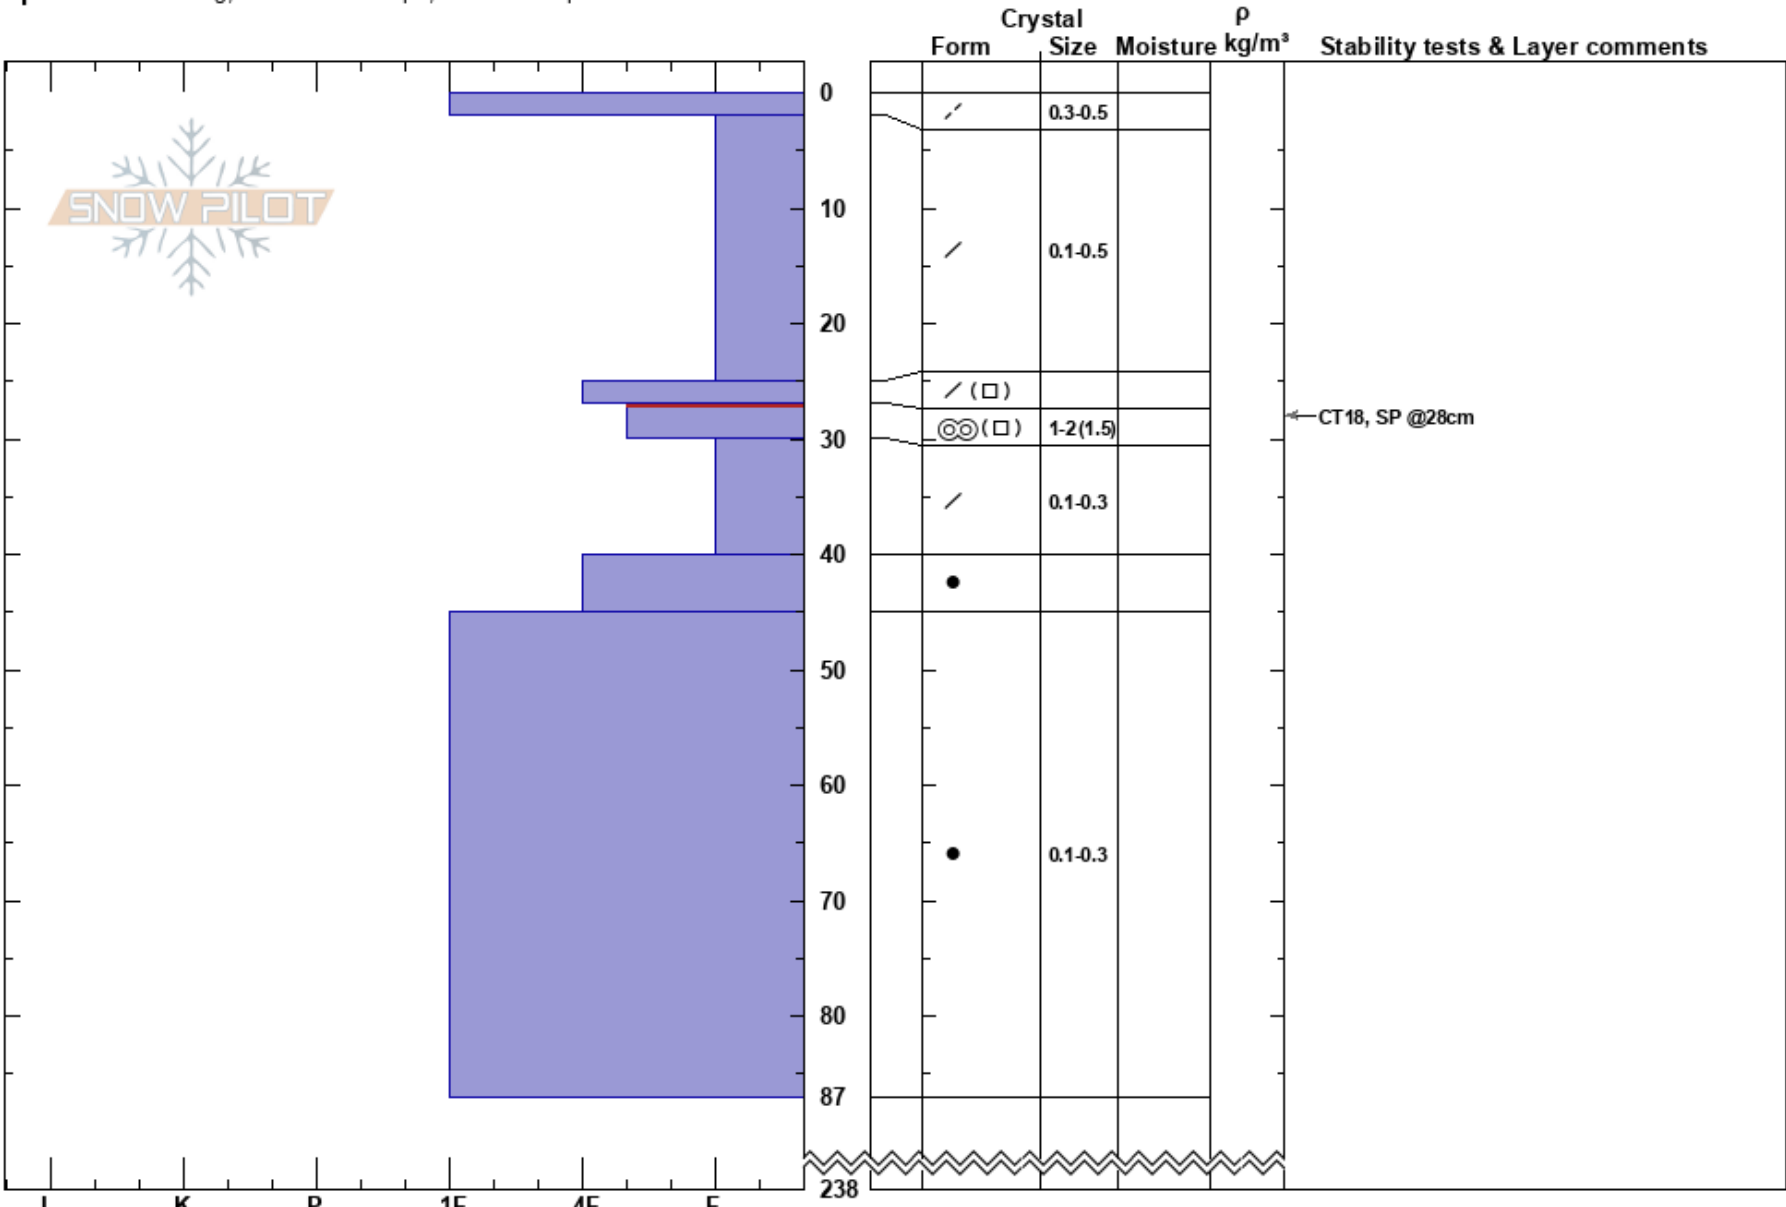

Sally O S 2/3
 Soldier Mountains
 ID
 Elevation: 8650 ft
 Aspect: SE
 Specifics: Cracking; Ski tracks on slope; We skied slope

Jonathan Williams
 02/03/2024 - 10:00am
 Co-ord: 43.48530N, -114.89369W
 Slope Angle: 26°
 Wind Loading: previous

Stability: **HS:238**
 Air Temperature: -2°C **PF:65** 27-30cm:Problematic layer
 Sky Cover: FEW **PS:8**
 Precipitation: NO
 Wind: Calm

Notes: