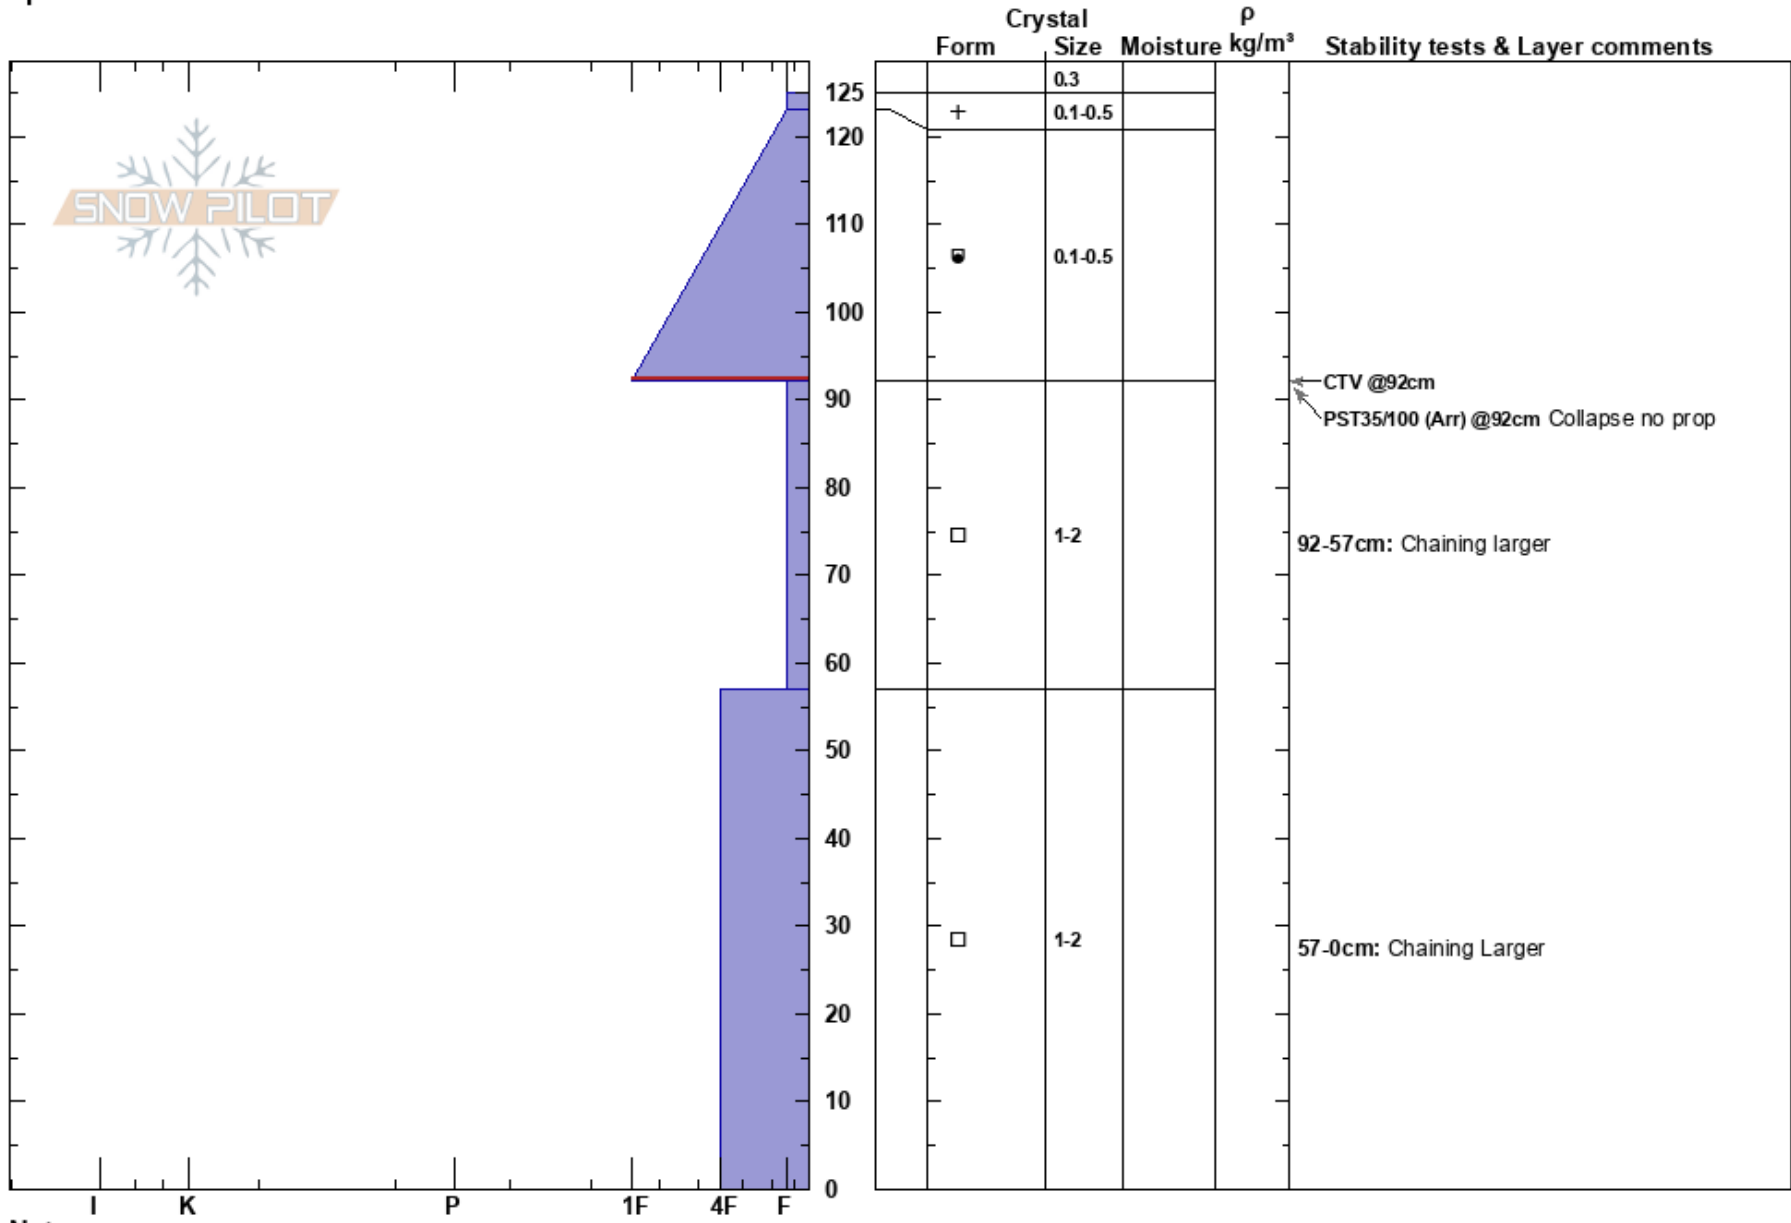

25 Short - N Ridge
 Teton Range
 WY
 Elevation: 2800 m
 Aspect: 0°
 Specifics:

Jared Bathen
 02/02/2024 - 12:45pm
 Co-ord: 43.70079N, -110.77996W
 Slope Angle: 24°
 Wind Loading:

Stability:
 Air Temperature:
 Sky Cover: OVC
 Precipitation: S-1
 Wind:

HS:125
 PF:25
 123-92cm: Problematic layer
 92-57cm: Chaining larger
 57-0cm: Chaining Larger

Notes: