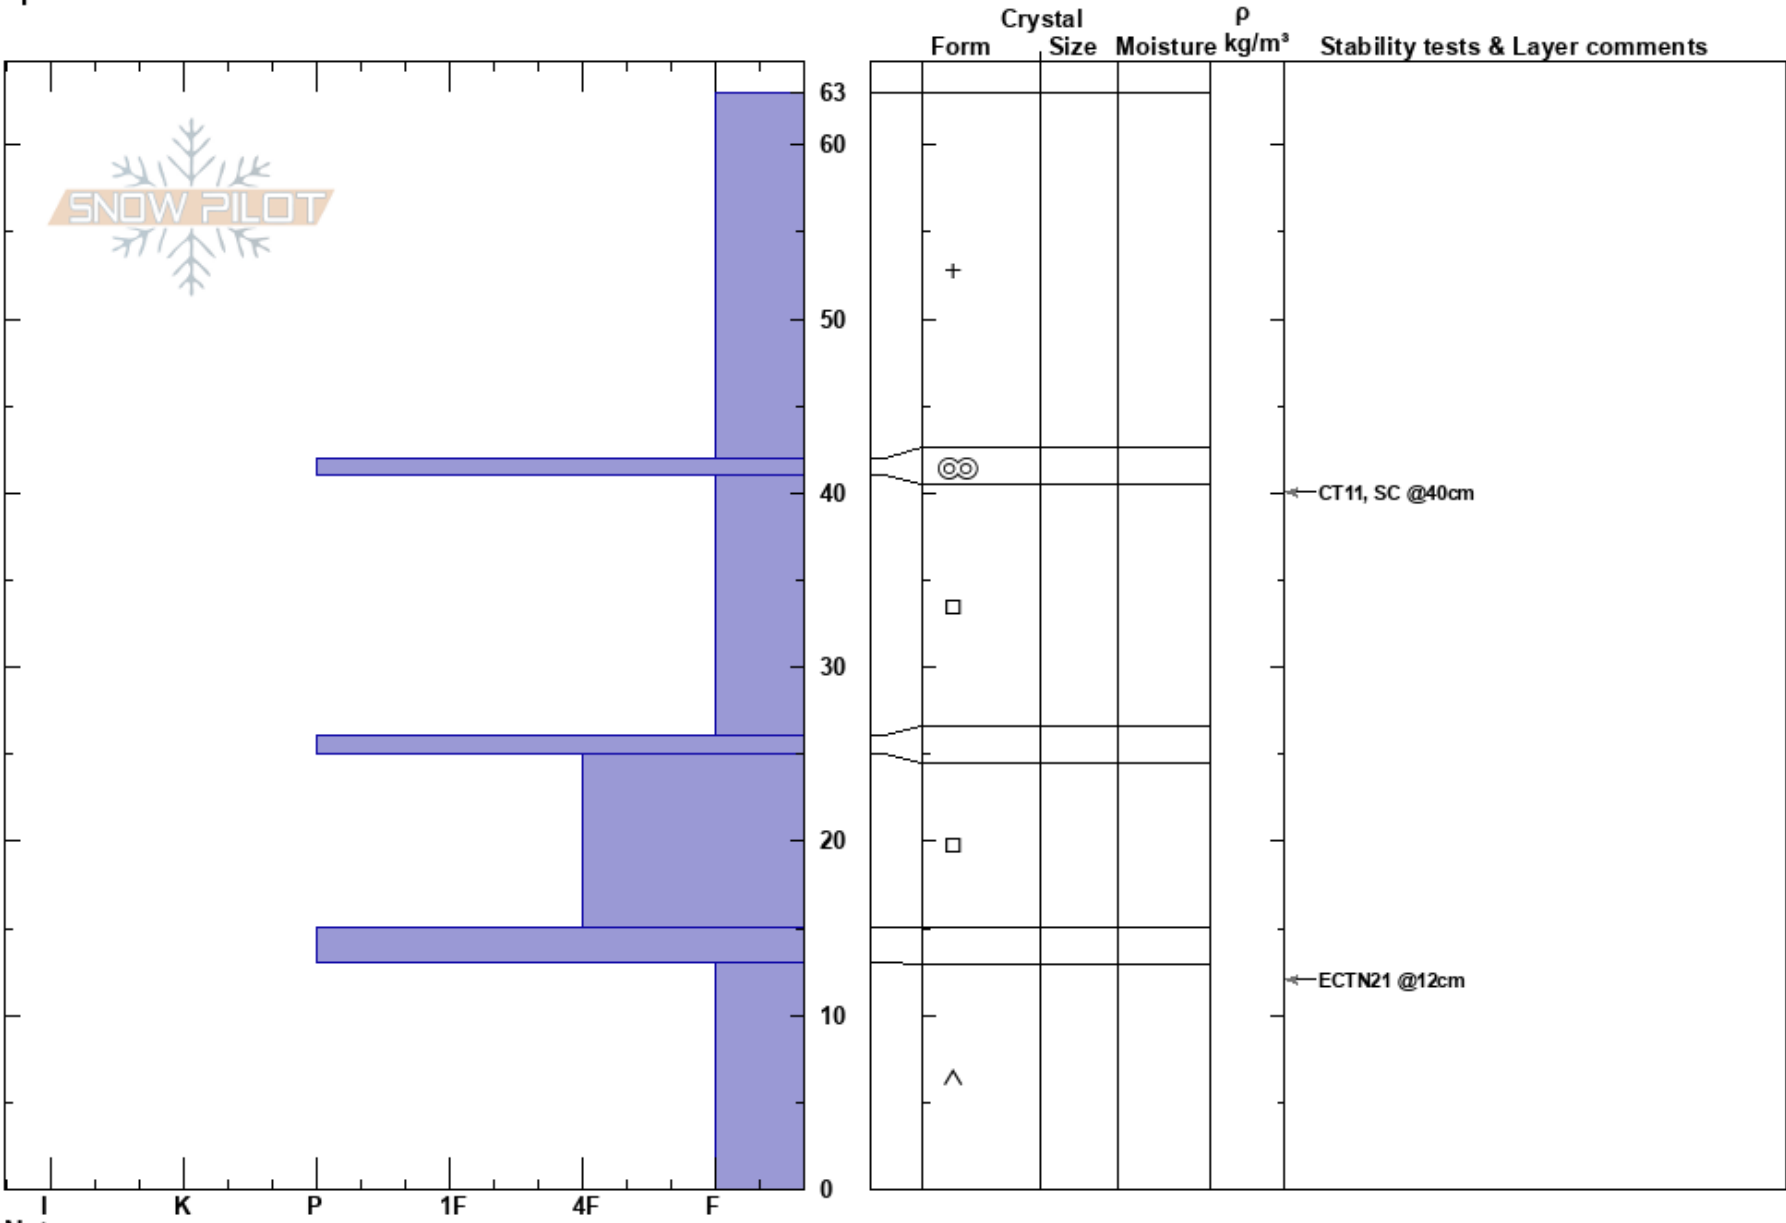

Near the nose
 Kachina Peaks
 AZ
Elevation: 11400 ft
Aspect: 157°
Specifics:

Paul Dawson
 02/02/2024 - 12:00pm
Co-ord: 35.32313N, -111.68372W
Slope Angle:
Wind Loading: no

Stability: **HS:63** **Layer Notes:**
Air Temperature:
Sky Cover: OVC
Precipitation: S-1
Wind: SW Calm