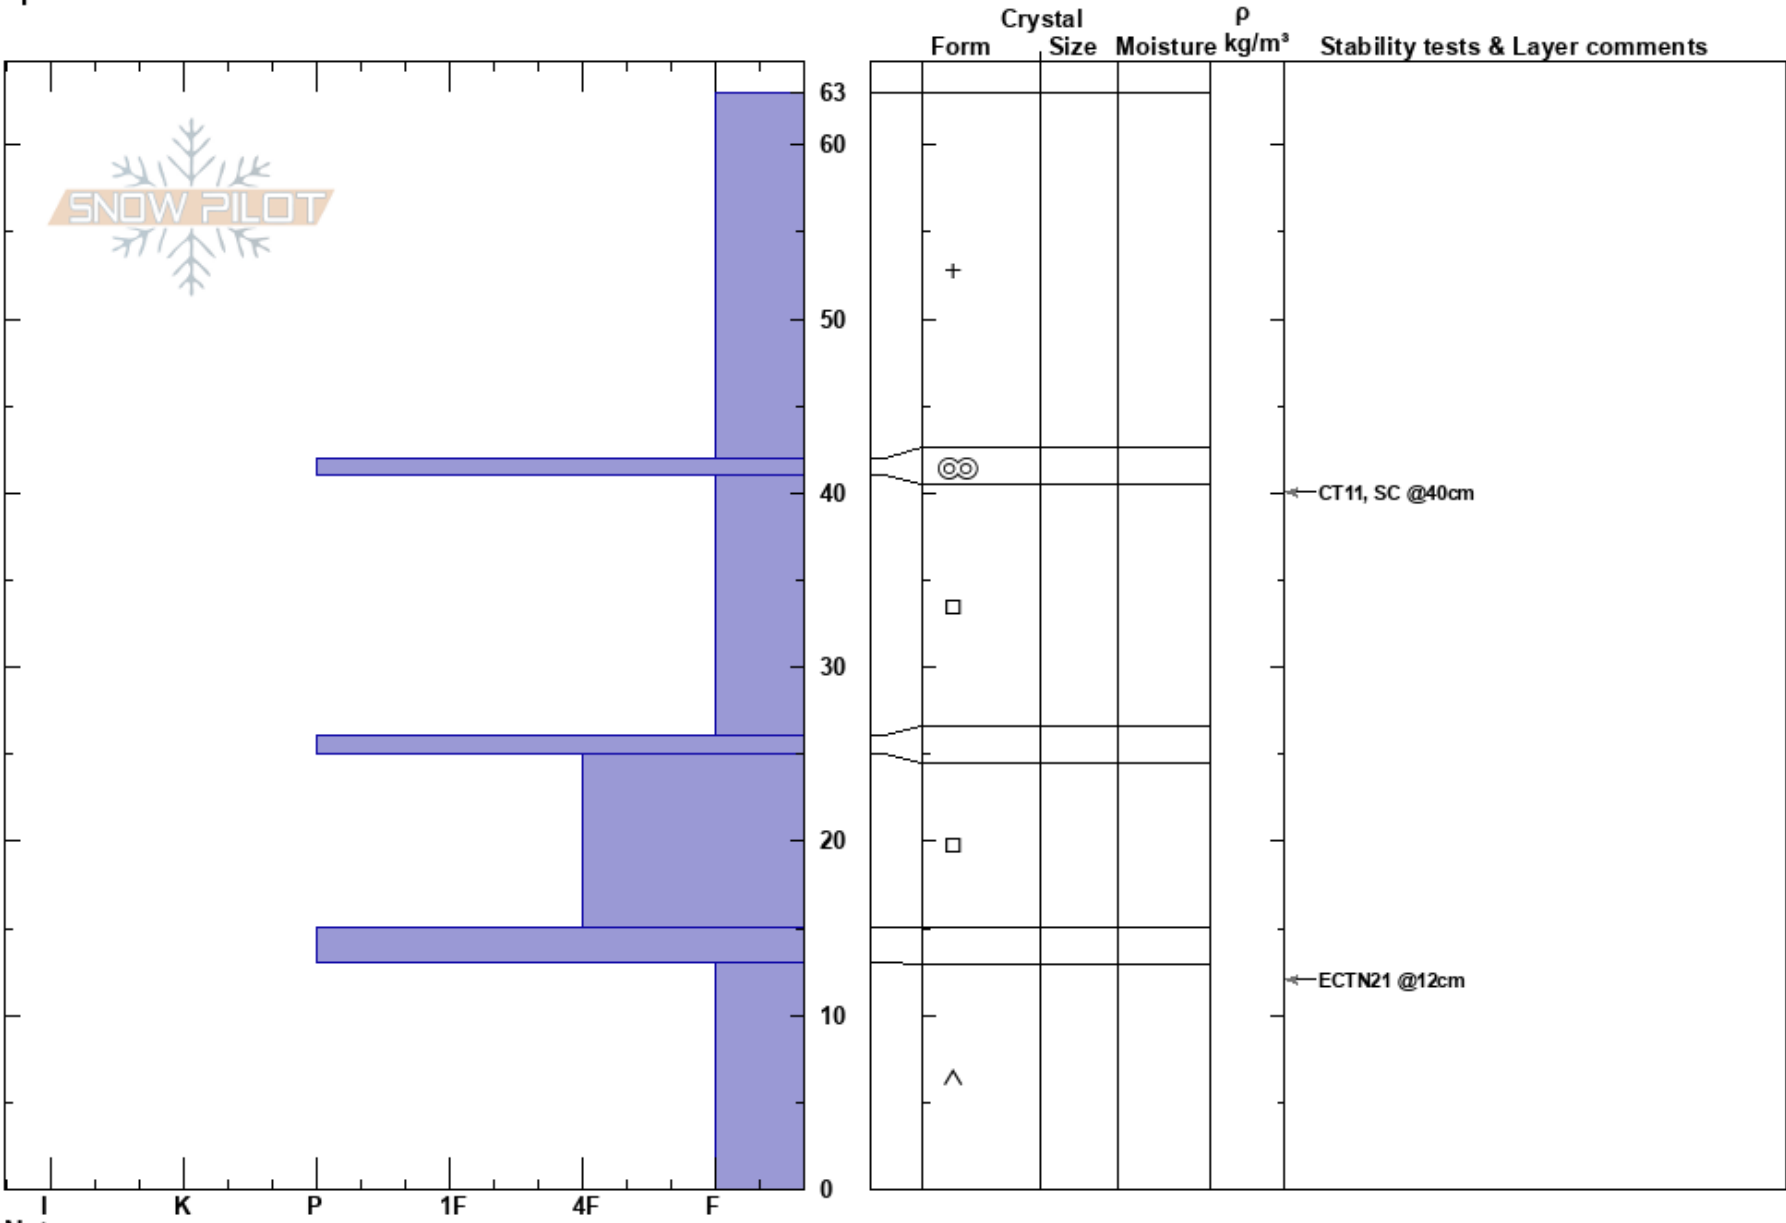

Near the nose  
 Kachina Peaks  
 AZ  
**Elevation:** 11400 ft  
**Aspect:** 157°  
**Specifics:**

Paul Dawson  
 02/02/2024 - 12:00pm  
**Co-ord:** 35.32313N, -111.68372W  
**Slope Angle:**  
**Wind Loading:** no

**Stability:** **HS:63** **Layer Notes:**  
**Air Temperature:**  
**Sky Cover:** OVC  
**Precipitation:** S-1  
**Wind:** SW Calm

Notes: