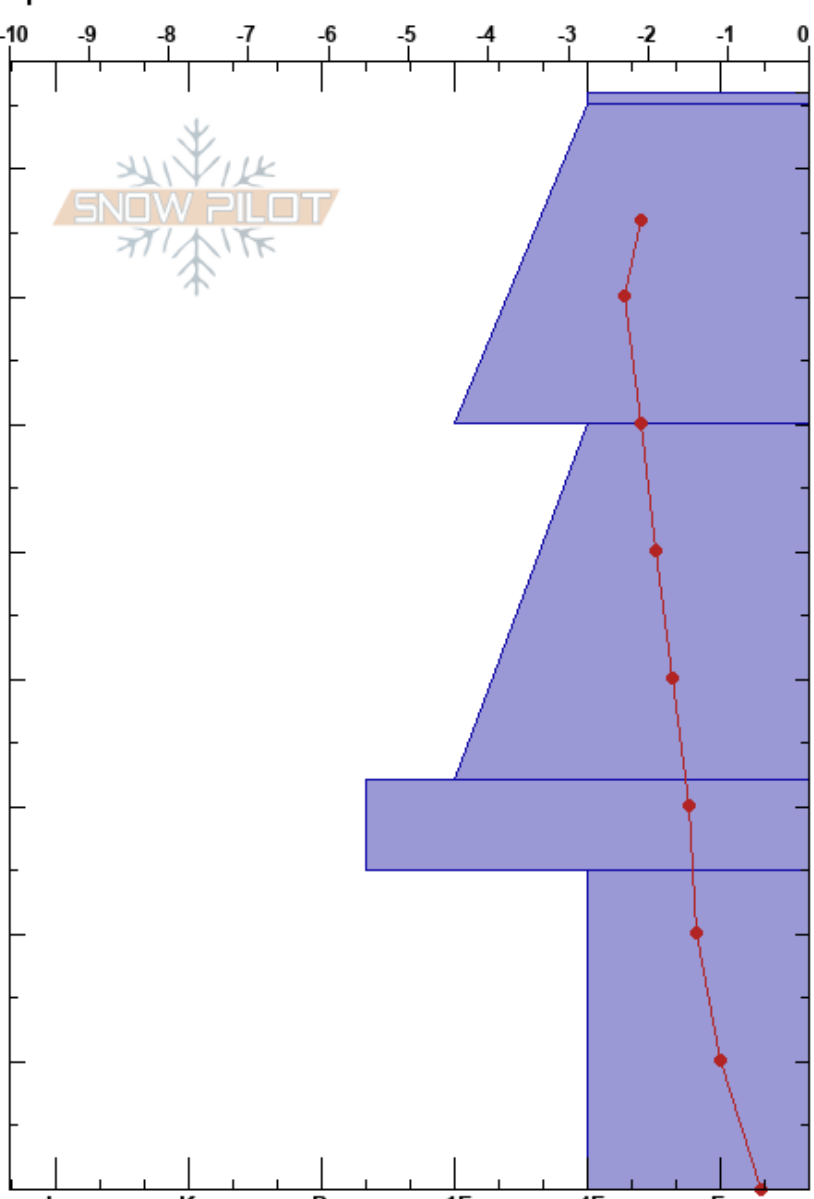

Summit wx plot monthly
 Purcell BC
 Elevation: 2340 m
 Aspect: N
 Specifics:

Panorama Avalanche Office
 02/02/2024 - 12:30
 Co-ord:
 Slope Angle: 0°
 Wind Loading: no

Stability:
 Air Temperature: -0.2°C
 Sky Cover: BKN
 Precipitation: S-1
 Wind: Calm

Layer Notes:

Form	Crystal Size	Moisture	ρ kg/m ³	Stability tests & Layer comments
☐	1			
⊙		D	190	
•	0.5	D		
			285	<ul style="list-style-type: none"> CT17, SC @60cm CT25, SC @60cm ECTN22 @60cm CT11, SC @51cm
⊖	1-2	D		
			335	
⊖	1-2	D		
			325	
^	3-6	D		
				<ul style="list-style-type: none"> CT13, SC @10cm CT9, SC @10cm

Notes: Monthly profile in summit weather plot. Flat bench opening in trees BTL, smooth ground. BK/AG