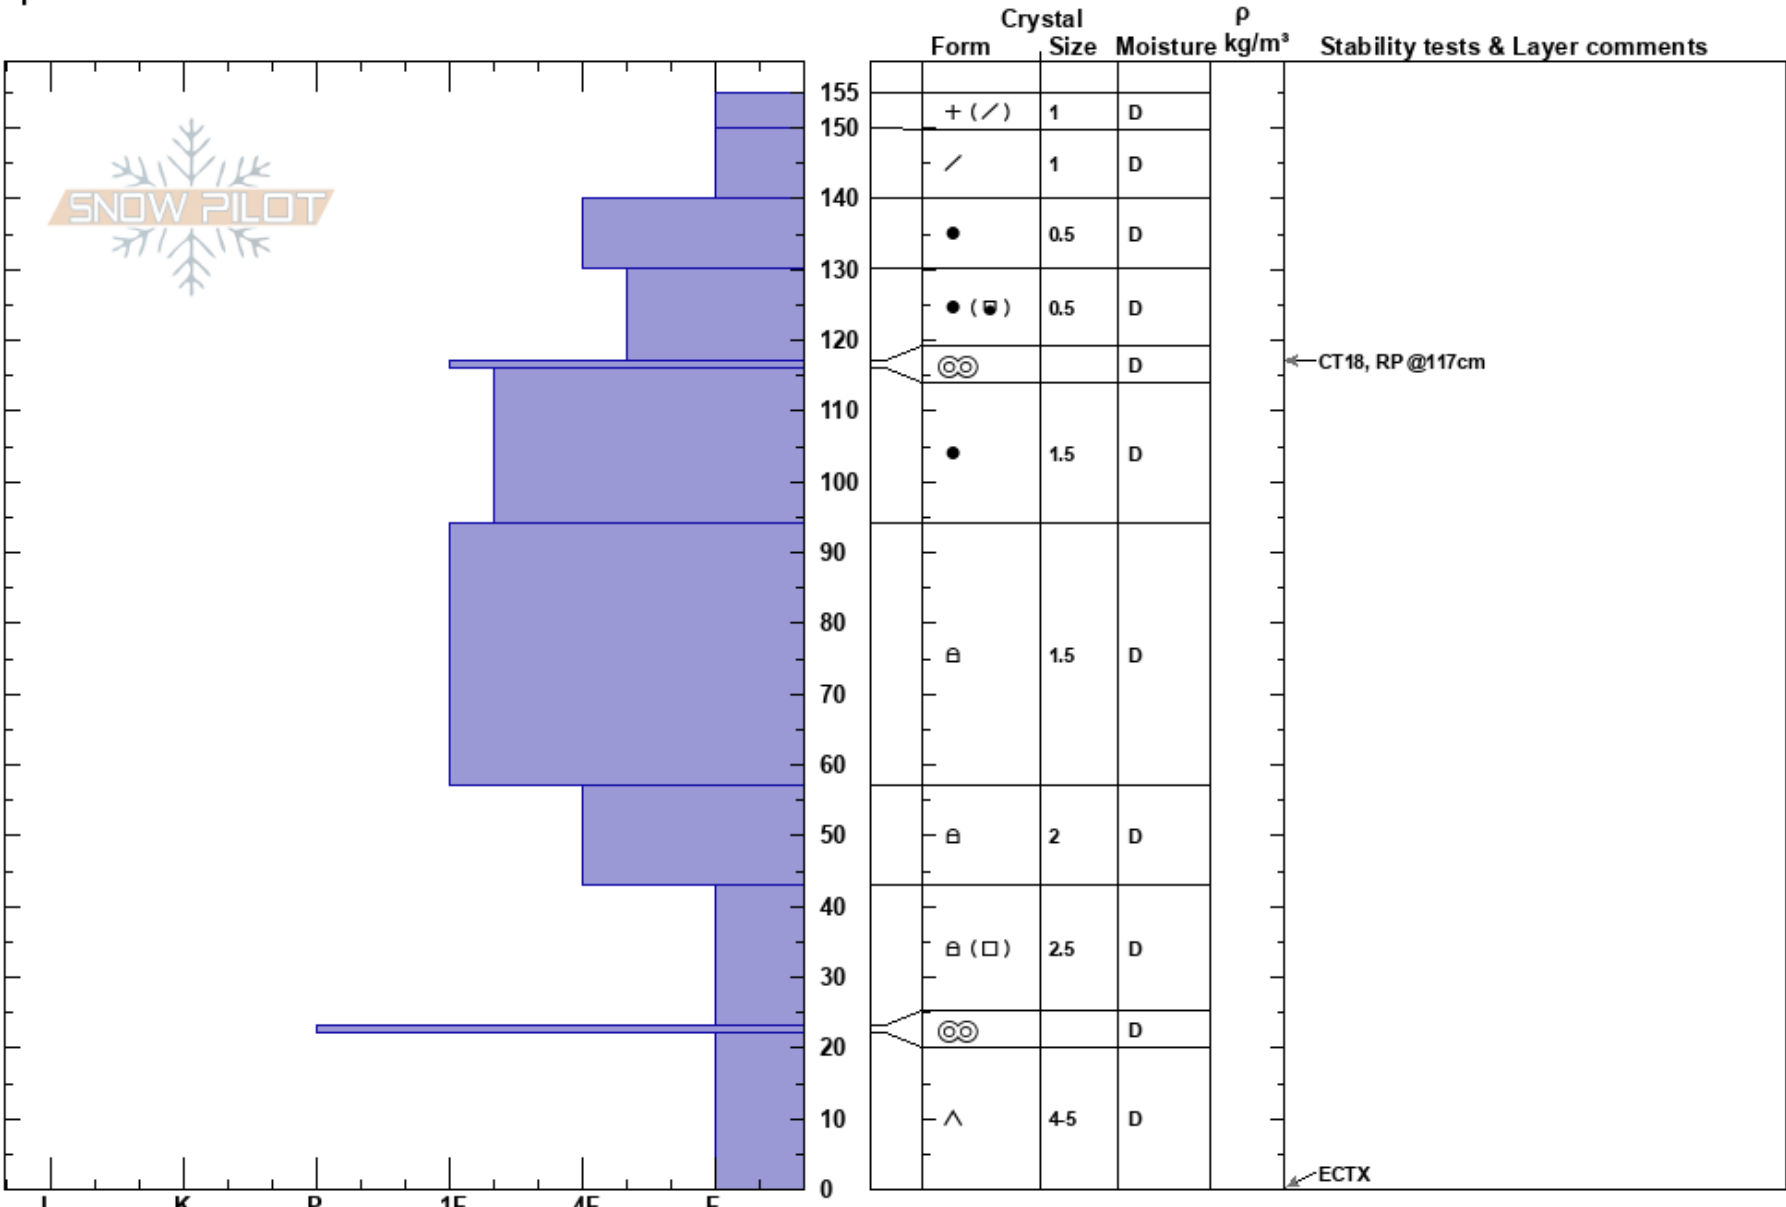

180128 The 80  
 Front Range  
 CO  
 Elevation: 10970 ft  
 Aspect: NE  
 Specifics:

Ryan Zarter  
 01/28/2018 - 11:00am  
 Co-ord: 39.80778N, -105.77607W  
 Slope Angle: 35°  
 Wind Loading: yes

Stability:  
 Air Temperature: -11°C  
 Sky Cover: OVC  
 Precipitation: S-1  
 Wind: NW Moderate

HS:155 Layer Notes:

Notes: Pit dug mid-path on the 80, gunner's R side of path in a somewhat wind loaded feature.