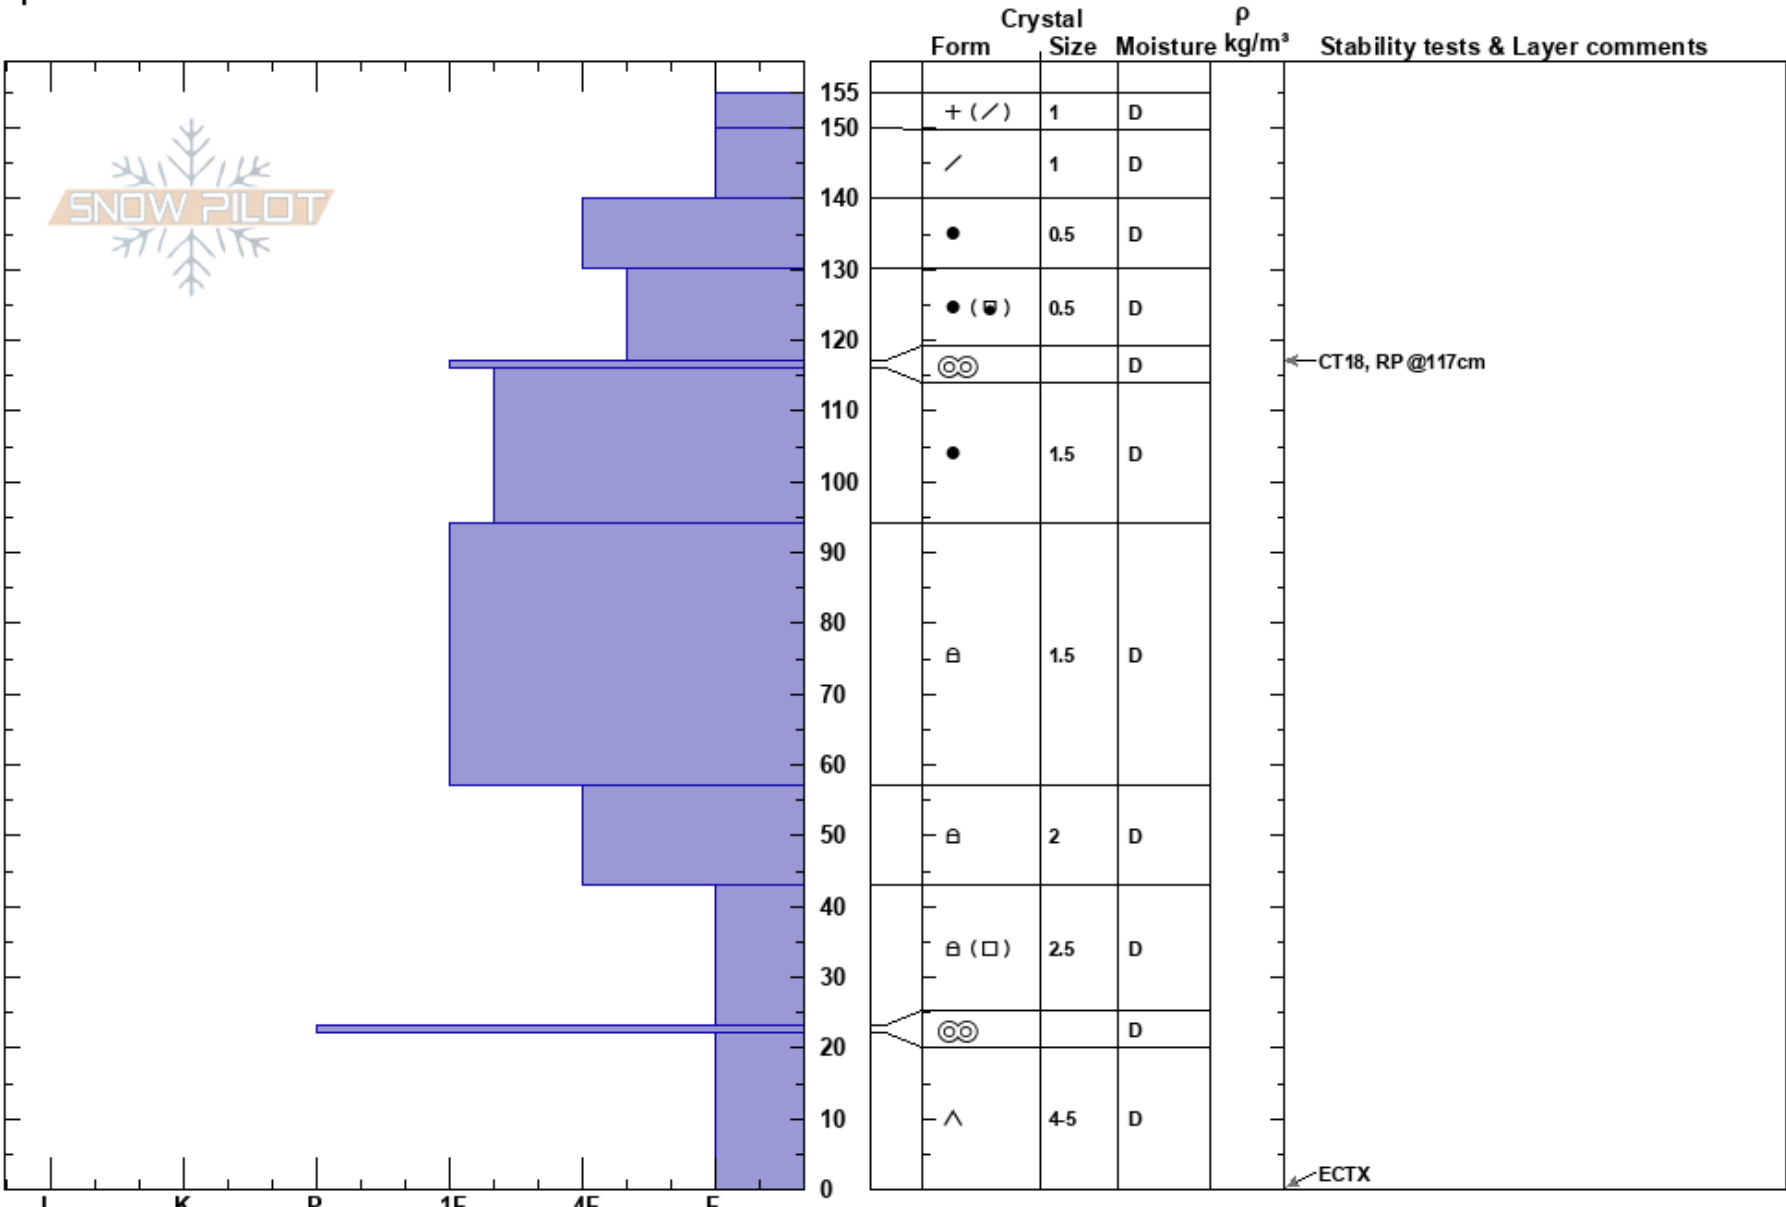

180128 The 80
 Front Range
 CO
 Elevation: 10970 ft
 Aspect: NE
 Specifics:

Ryan Zarter
 01/28/2018 - 11:00am
 Co-ord: 39.80778N, -105.77607W
 Slope Angle: 35°
 Wind Loading: yes

Stability:
 Air Temperature: -11°C
 Sky Cover: OVC
 Precipitation: S-1
 Wind: NW Moderate

HS:155 Layer Notes:

Notes: Pit dug mid-path on the 80, gunner's R side of path in a somewhat wind loaded feature.