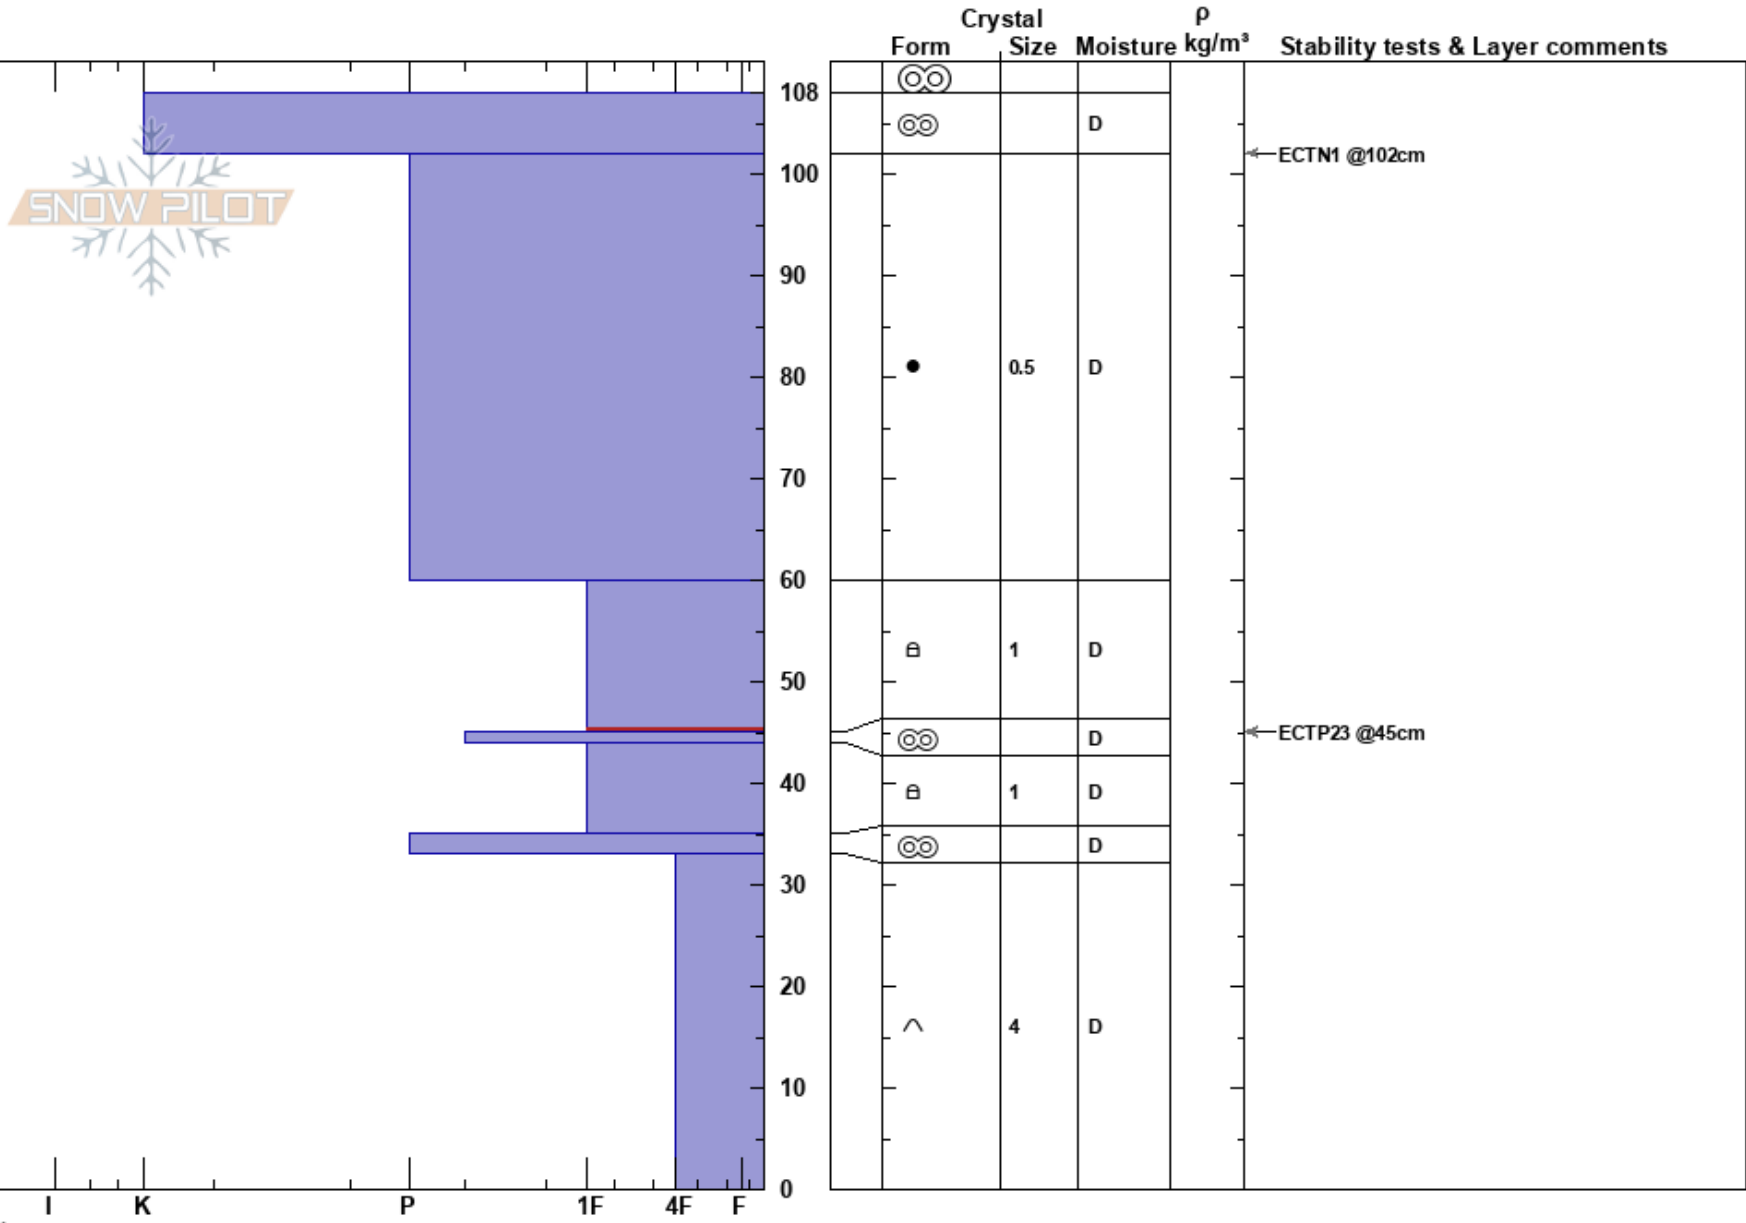

240201 Widowmaker
 Loveland Pass
 CO
 Elevation: 12113 ft
 Aspect: S
 Specifics:

Ryan Zarter
 02/01/2024 - 11:45am
 Co-ord: 39.64830N, -105.87990W
 Slope Angle: 39°
 Wind Loading:

Stability:
 Air Temperature: -5.5°C
 Sky Cover: FEW
 Precipitation: NO
 Wind: SW Light Breeze

HS:108
 PF:5
 PS:0
 60-45cm: Problematic layer

Notes: