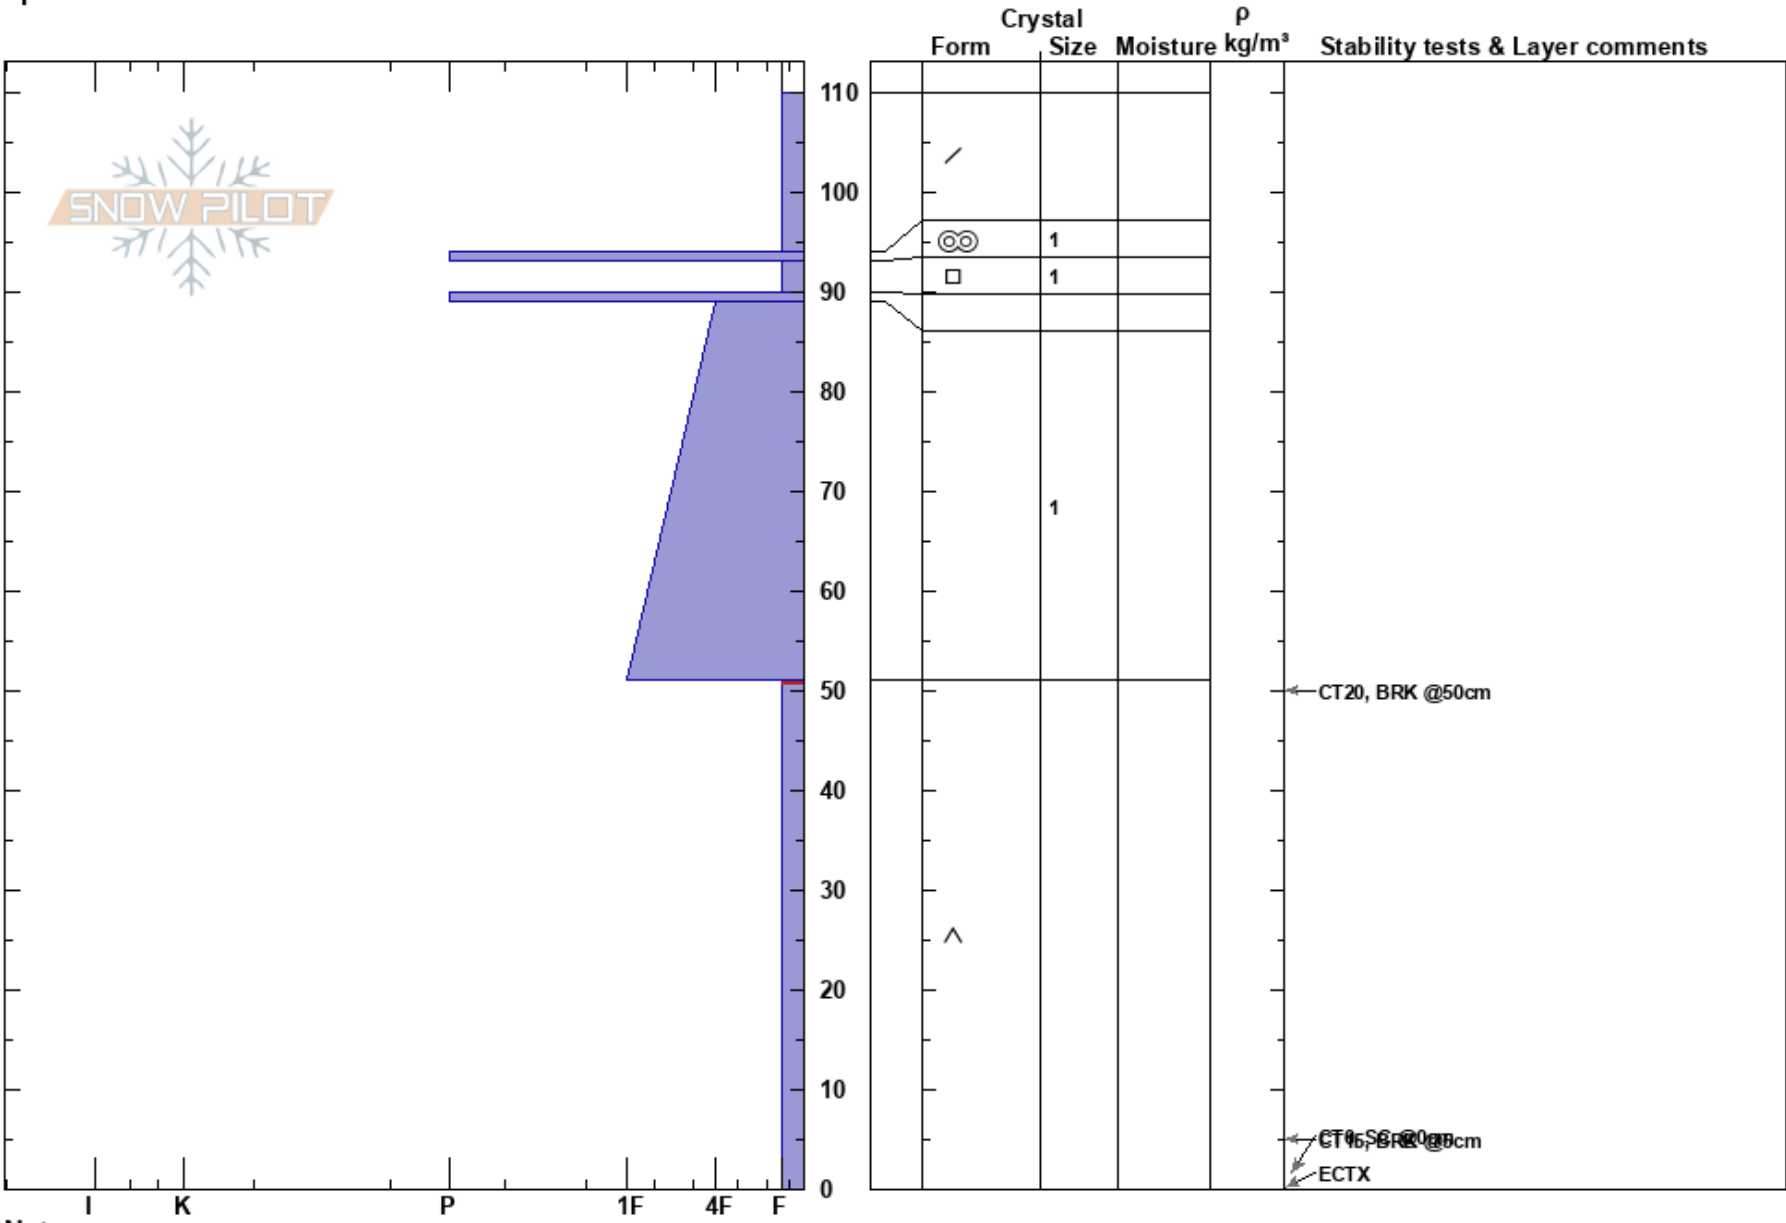

Humphrey's Cirque 2/1/  
 San Francisco Peaks  
 AZ  
 Elevation: 11996 ft  
 Aspect: E  
 Specifics:

Mathieu Brown  
 02/01/2024 - 12:00pm  
 Co-ord: 12S 438022W 3910725N  
 Slope Angle: 37°  
 Wind Loading: no

Stability:  
 Air Temperature: 29°F  
 Sky Cover: X  
 Precipitation: S-1  
 Wind: SW Strong

HS:110  
 PF:91  
 PS:99  
 51-0cm: Problematic layer

Notes: