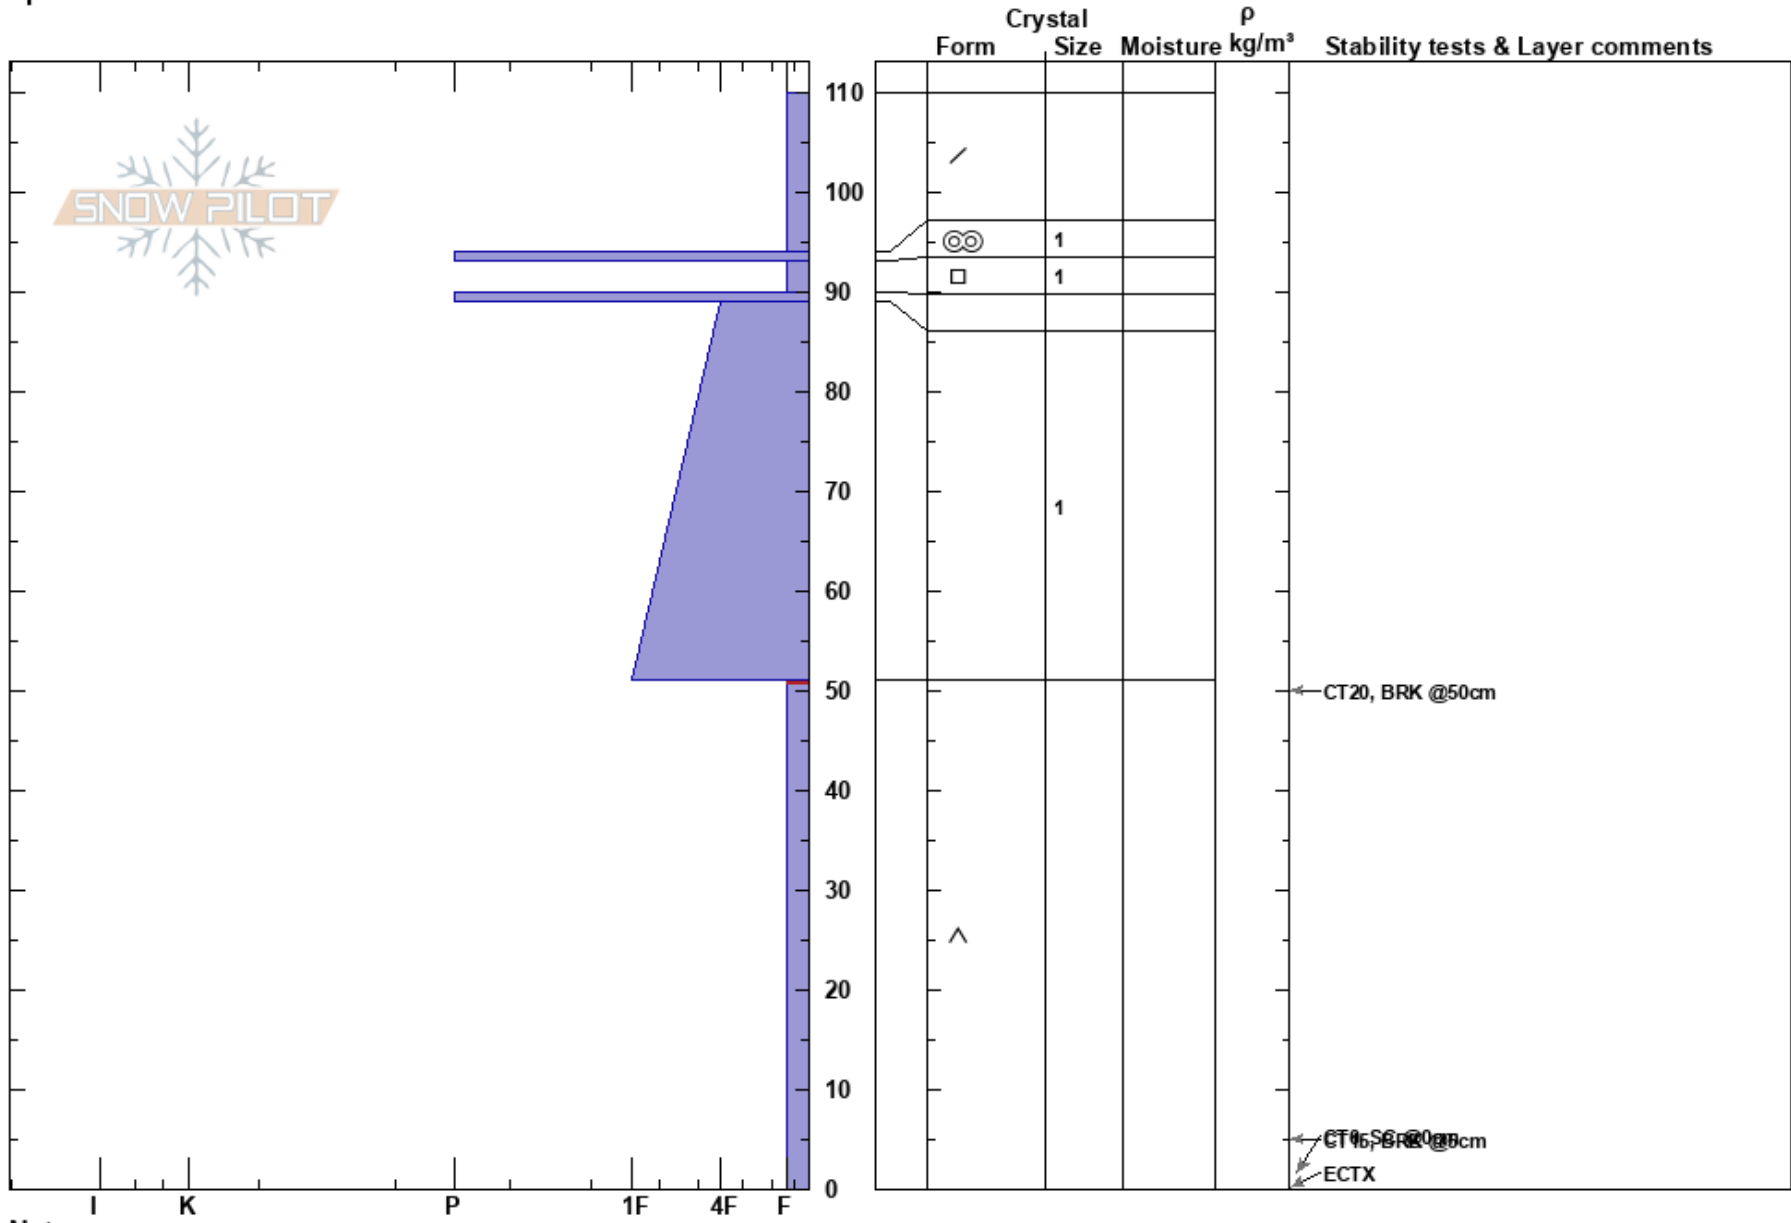

Humphrey's Cirque 2/1/  
San Francisco Peaks  
AZ  
Elevation: 11996 ft  
Aspect: E  
Specifics:

Mathieu Brown  
02/01/2024 - 12:00pm  
Co-ord: 12S 438022W 3910725N  
Slope Angle: 37°  
Wind Loading: no

Stability:  
Air Temperature: 29°F  
Sky Cover: X  
Precipitation: S-1  
Wind: SW Strong  
HS:110  
PF:91 51-0cm: Problematic layer  
PS:99

Notes: