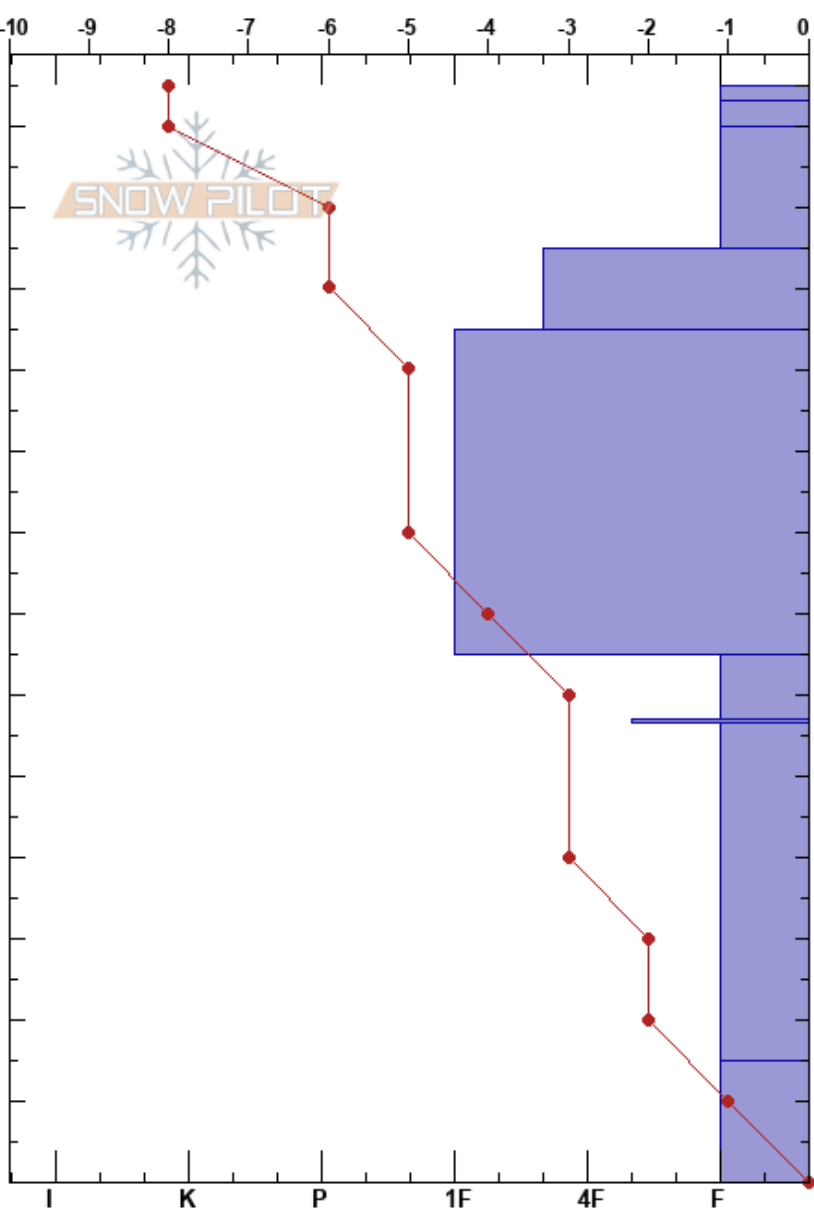

Bottle Ridge
 Bottle Peak
 CO
Elevation: 11090 ft
Aspect: 89°

Banning Starr
 02/01/2024 - 9:42am
Co-ord: 39.89230N, -105.93906W
Slope Angle: 35°
Wind Loading: previous

Stability: Good **HS:** 135 **Layer Notes:**
Air Temperature: -1°C **PF:** 30 65-57cm: Problematic layer
Sky Cover: CLR **PS:** 15 57-56.5cm: Decomposing
Precipitation: NO
Wind: W Calm

Specifics: Pit is adjacent to avalanche: flank; Recent avalanche activity on similar slopes; Recent avalanche activity on different slopes

Elevation (cm)	Crystal		Moisture	kg/m ³	Stability tests & Layer comments
	Form	Size			
135	∇	4			
130	⊙⊙	0.1-0.3	D		
120	/	2	D		
110	□	0.3-0.5	D		
100	•	0.1-0.3	D		
80		0.1-0.3	D		
60	□	0.5-1	D		
57	⊙⊙		D		← ECTP14 @57cm
55					← CT13, Q2 @55cm
55					← ECTP13 @55cm
30		1-2	D		
10	∧		D		