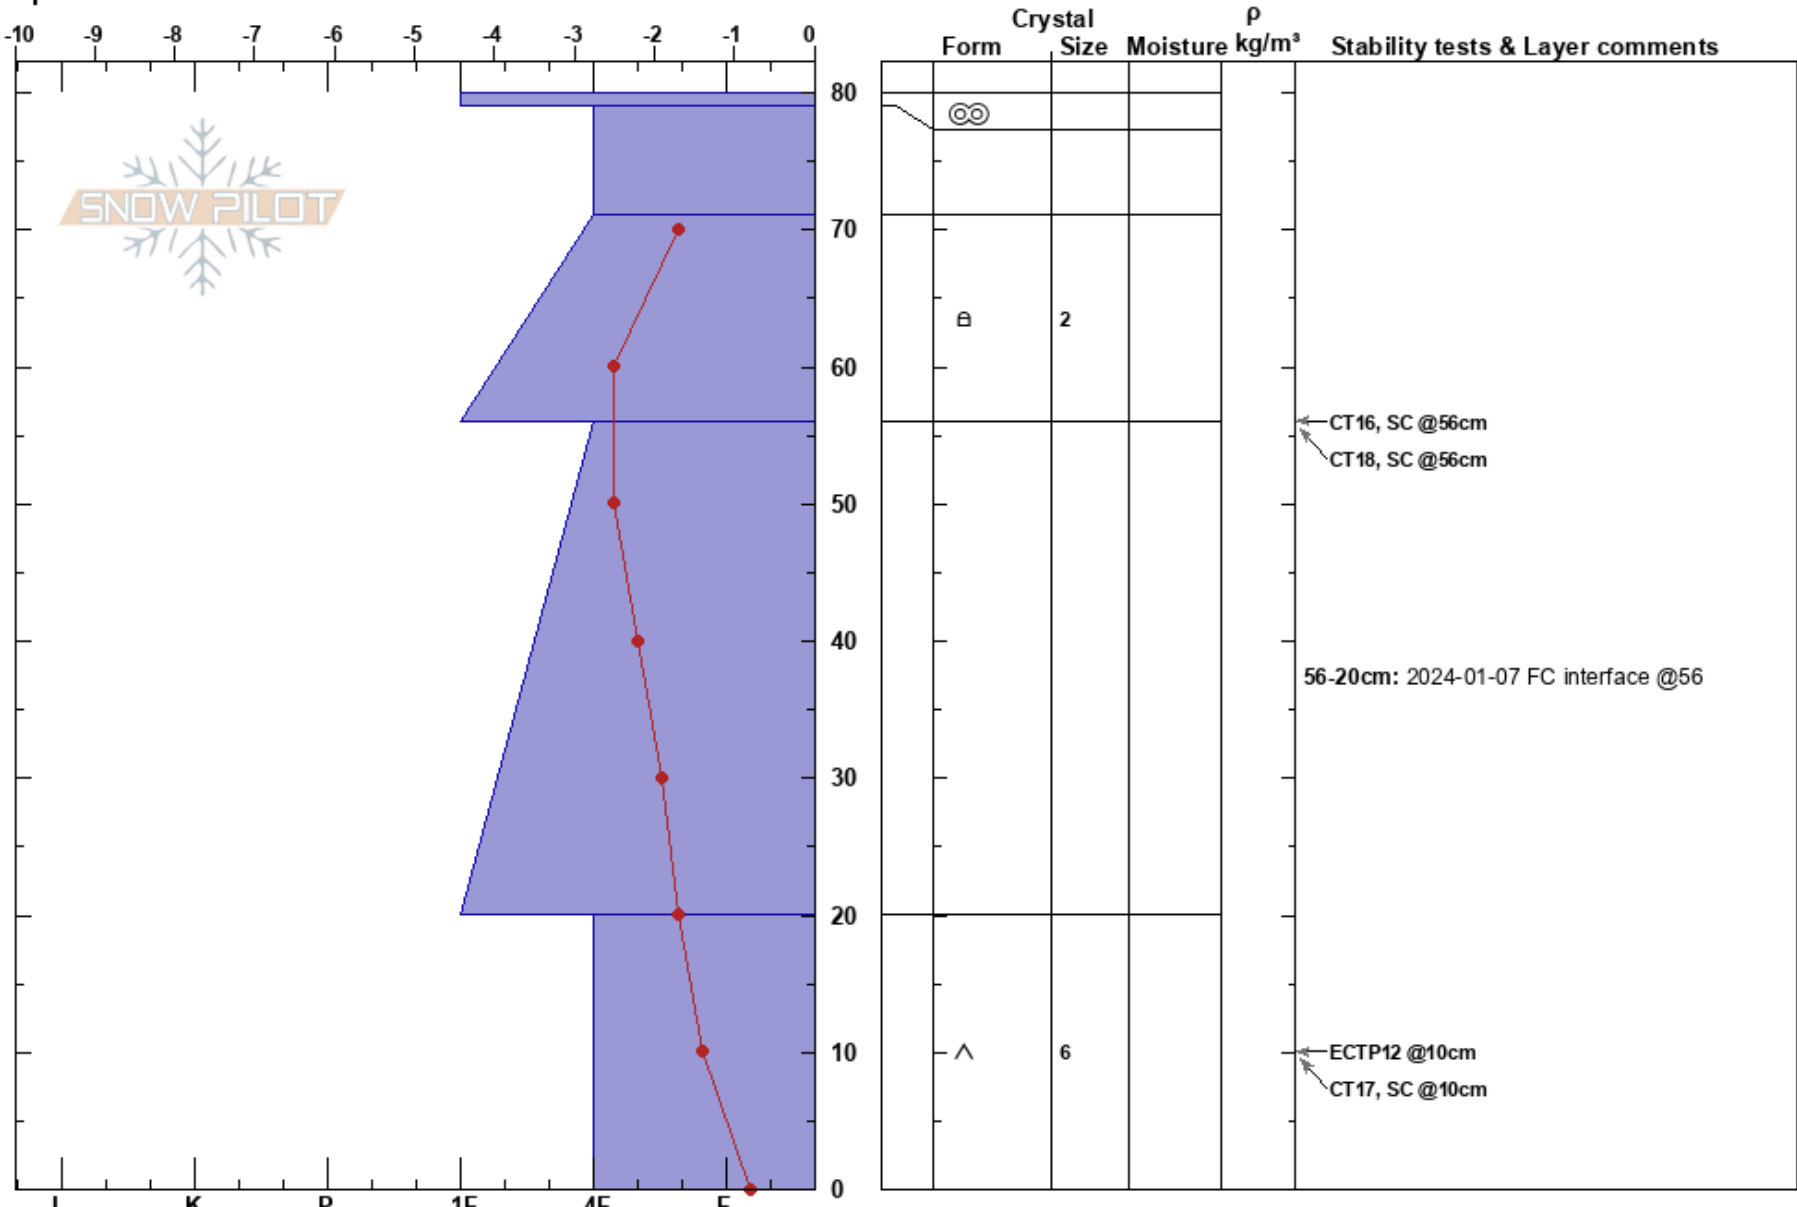

Fingers
 Purcell
 BC
 Elevation: 2440 m
 Aspect: E
 Specifics:

Panorama Avalanche Office
 01/02/2024 - 14:30
 Co-ord:
 Slope Angle: 30°
 Wind Loading: no

Stability:
 Air Temperature: -1°C
 Sky Cover: OVC
 Precipitation: S-1
 Wind: S Light Breeze

HS:80
 PF:80
 Layer Notes:
 56-20cm: 2024-01-07 FC interface @56

Notes: Test profile looking at PS reactivity. Pit located in open trees at TL on smooth ground. DM,BK