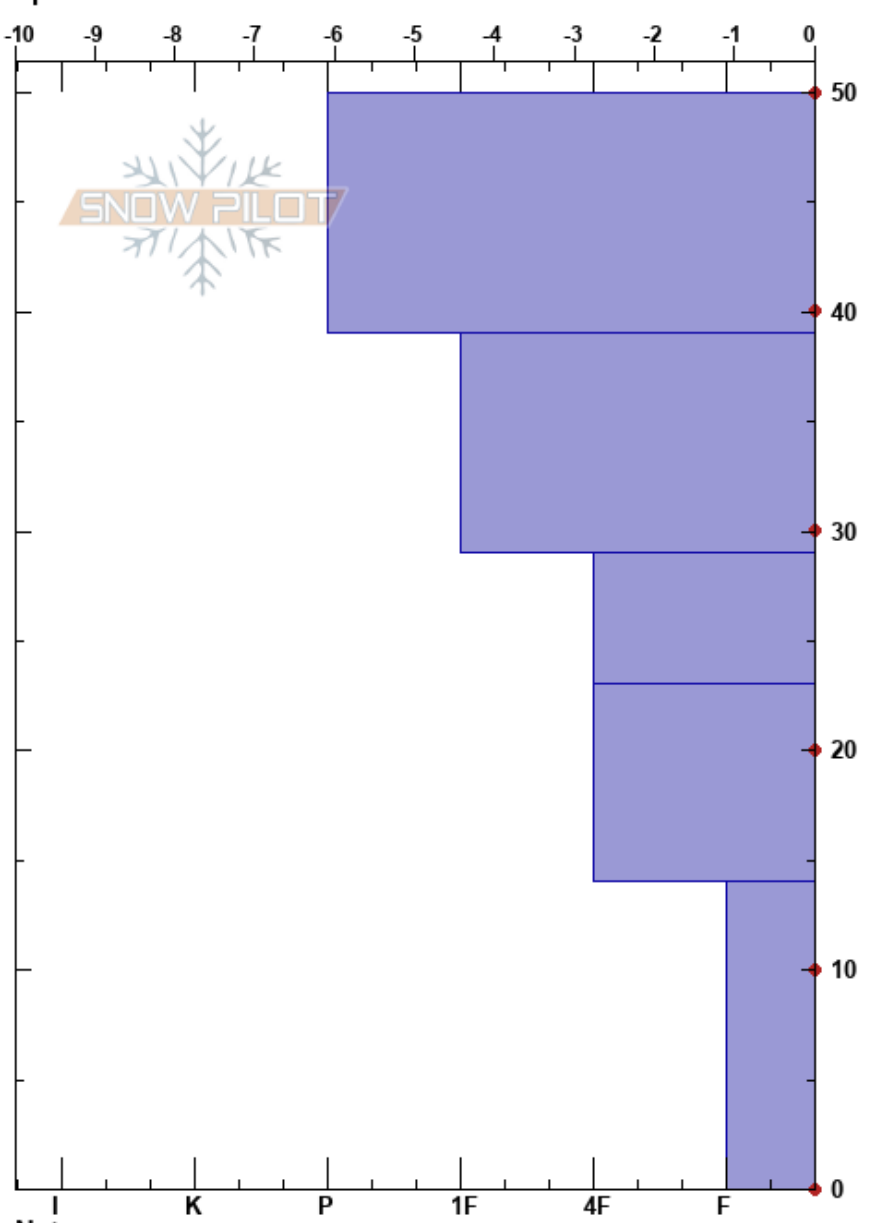

Whammy
 Canadian Rockies
 AB
 Elevation: 1900 m
 Aspect: E
 Specifics:

Bronwyn Cassley
 01/02/2024 - 10:45
 Co-ord: 11U 686642W 5466586N
 Slope Angle: 30°
 Wind Loading: no

Stability:
 Air Temperature: 6.7°C
 Sky Cover: FEW
 Precipitation: NO
 Wind: SE Moderate

HS:50
 PF:50
 14-0cm: Depth Hoar size 2-3
 14-0cm: Problematic layer

Form	Crystal		Moisture	ρ kg/m ³	Stability tests & Layer comments
	Size	Moisture			
∞	1-3	M			
○	0.5-2	M			
⊖	0.5-1	M			
□	1-2	M			
□ (∧)	1-3(2)	M			14-0cm: Depth Hoar size 2-3