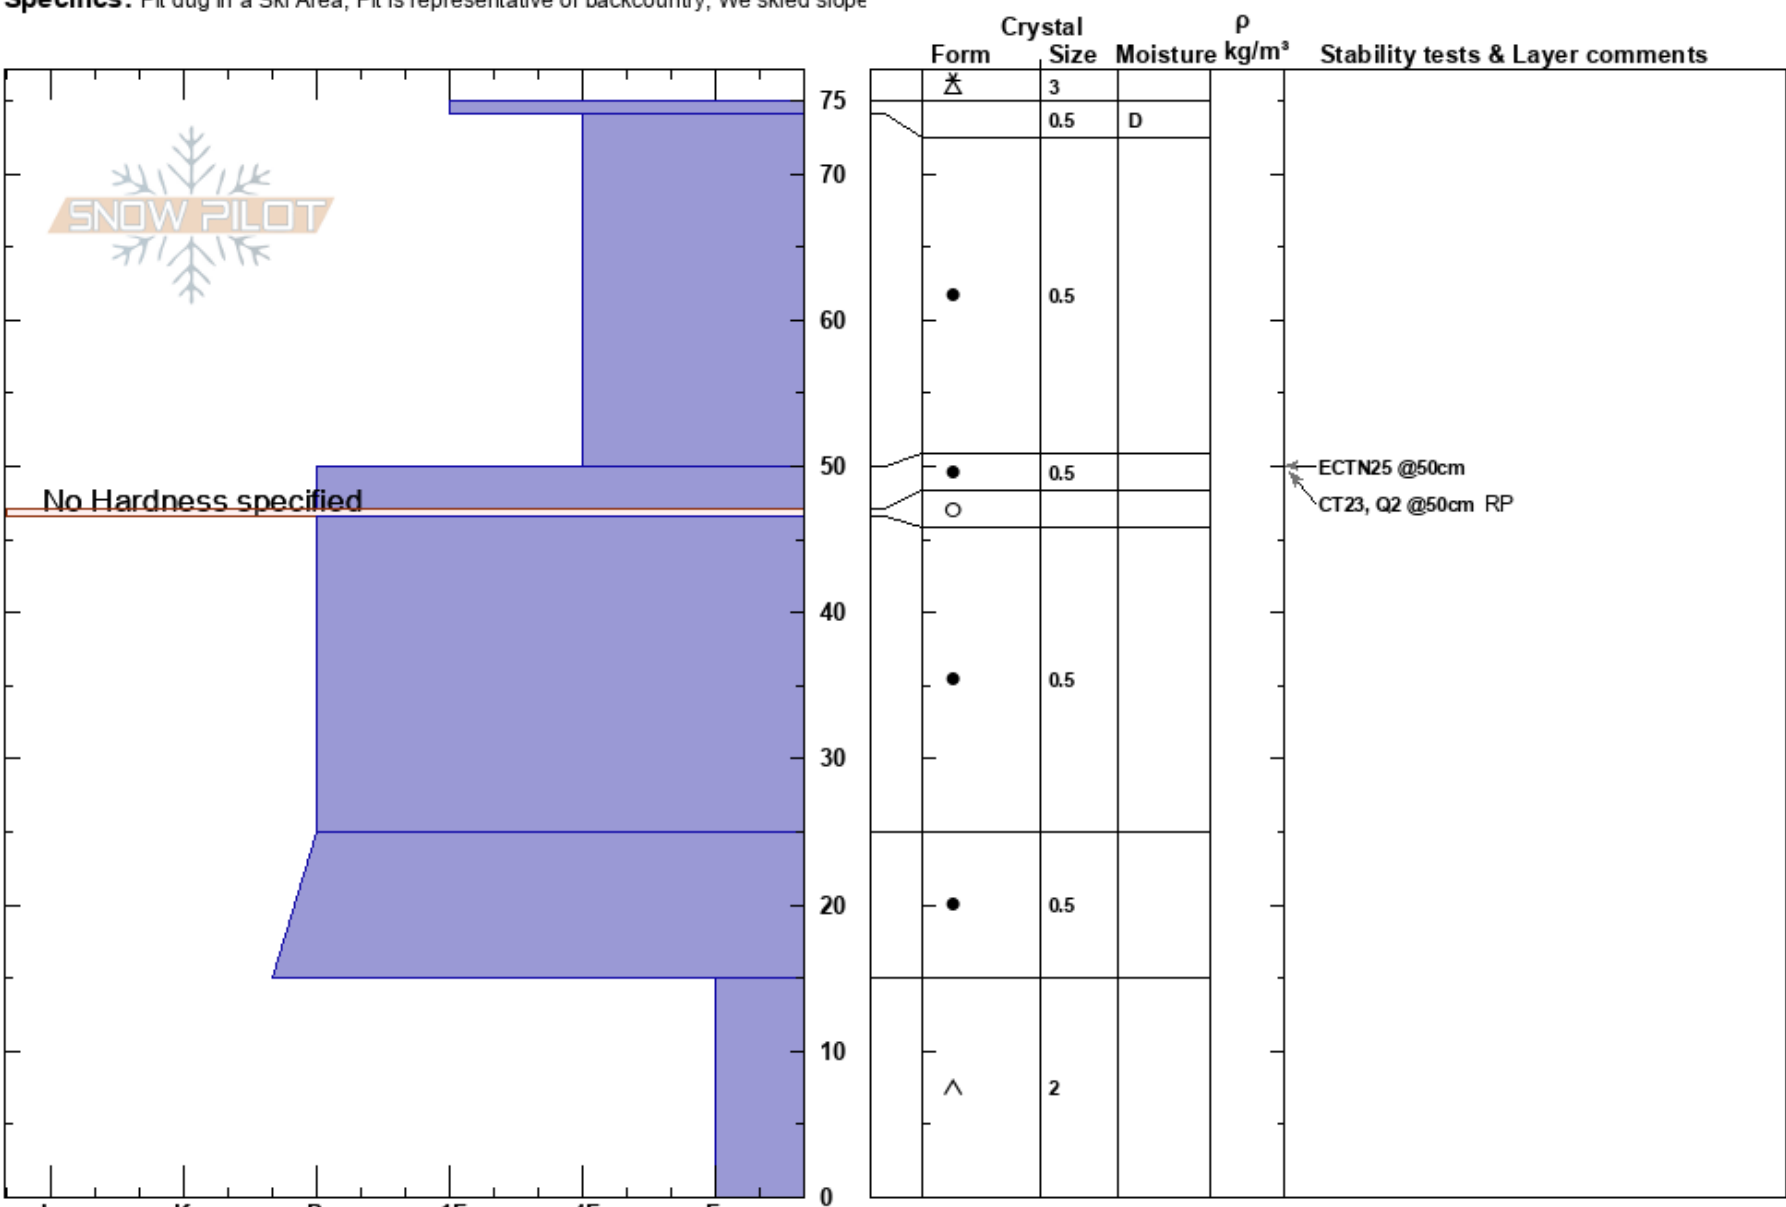

Big Bowl  
 Kachina Peaks  
 AZ  
 Elevation: 11450 ft  
 Aspect: NE  
 Specifics: Pit dug in a Ski Area; Pit is representative of backcountry; We skied slope

Snowbowl Dispatch  
 02/01/2024 - 11:55am  
 Co-ord: 35.32908N, -111.68092W  
 Slope Angle:  
 Wind Loading:

Stability:  
 Air Temperature:  
 Sky Cover: X  
 Precipitation: NO  
 Wind:  
 HS:75  
 Layer Notes:

Notes: