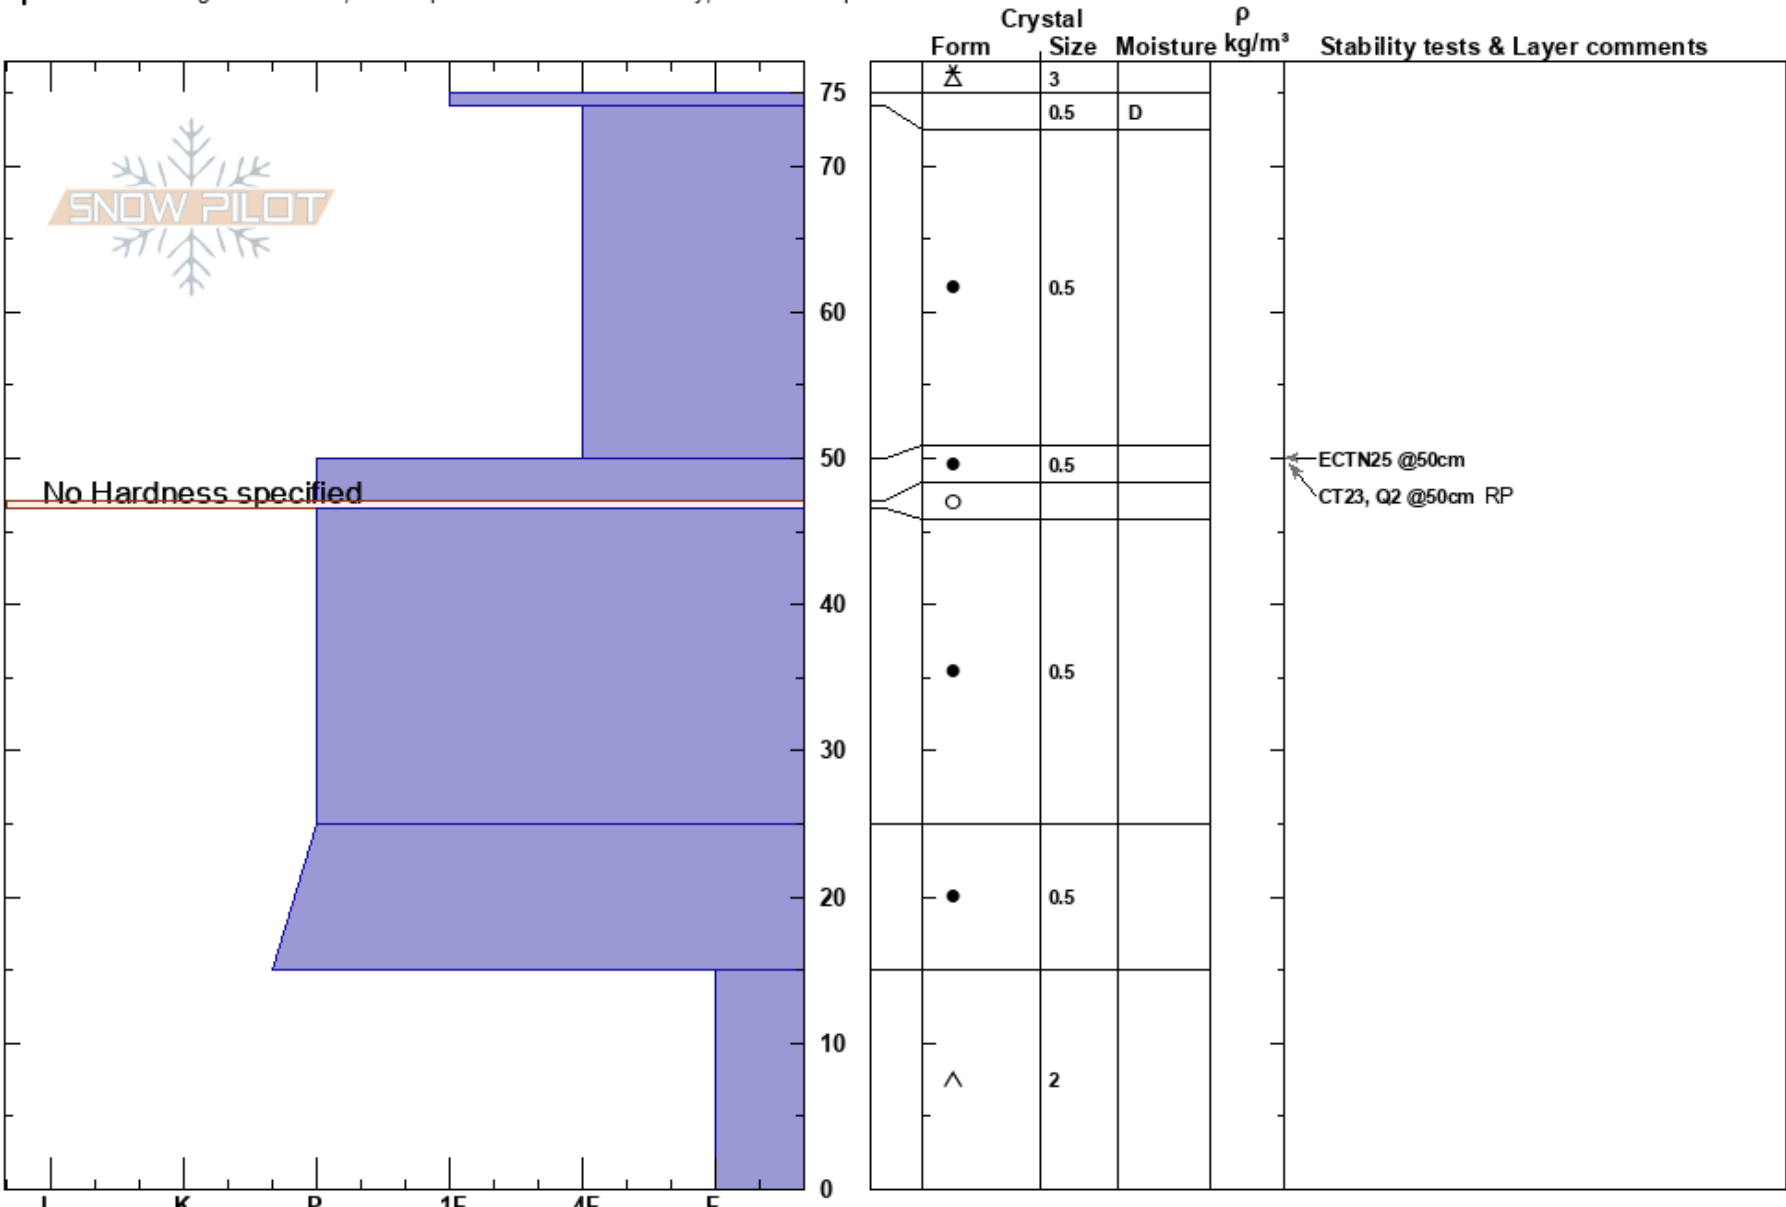

Big Bowl
 Kachina Peaks
 AZ
 Elevation: 11450 ft
 Aspect: NE
 Specifics: Pit dug in a Ski Area; Pit is representative of backcountry; We skied slope

Snowbowl Dispatch
 02/01/2024 - 11:55am
 Co-ord: 35.32908N, -111.68092W
 Slope Angle:
 Wind Loading:

Stability:
 Air Temperature:
 Sky Cover: X
 Precipitation: NO
 Wind:

HS:75 Layer Notes:

Notes: