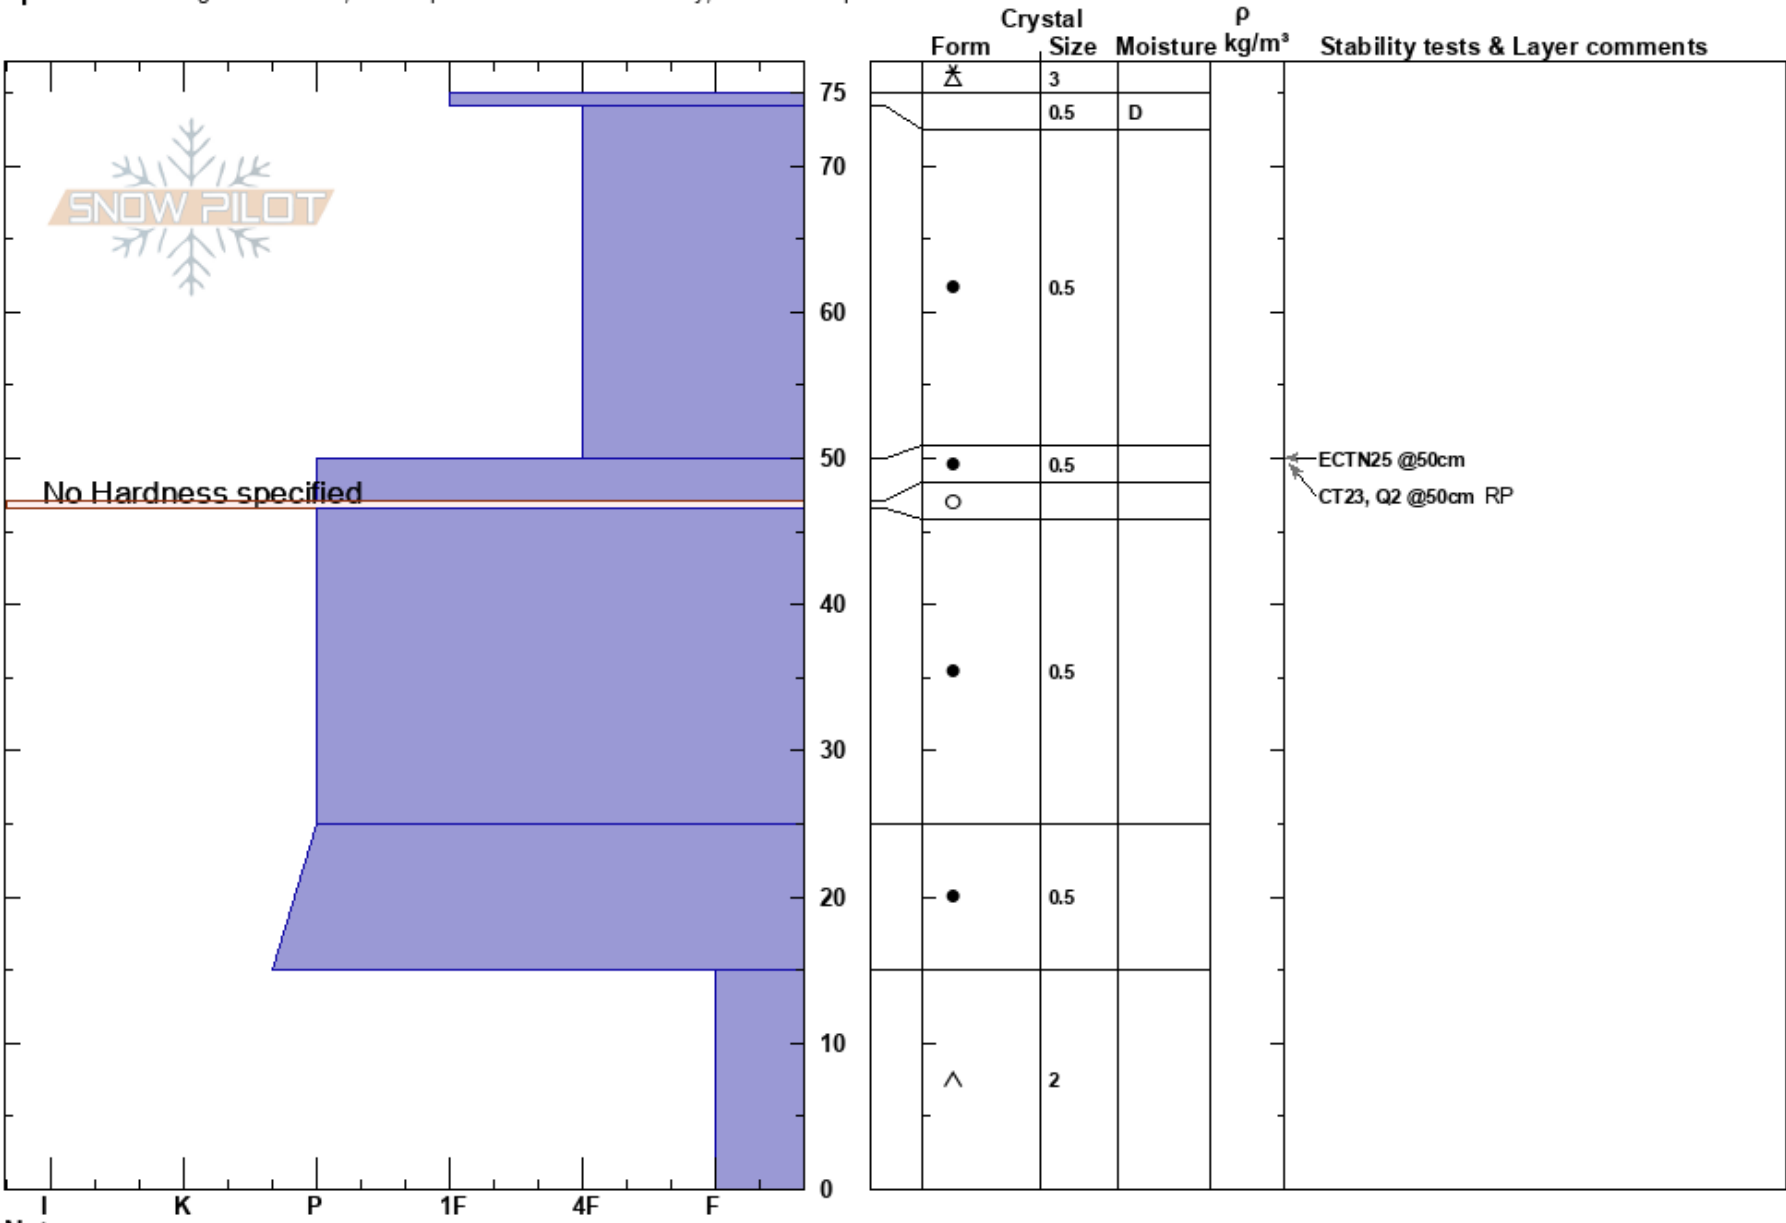

Big Bowl  
 Kachina Peaks  
 AZ  
 Elevation: 11450 ft  
 Aspect: NE  
 Specifics: Pit dug in a Ski Area; Pit is representative of backcountry; We skied slope

Snowbowl Dispatch  
 02/01/2024 - 11:55am  
 Co-ord: 35.32908N, -111.68092W  
 Slope Angle:  
 Wind Loading:

Stability:  
 Air Temperature:  
 Sky Cover: X  
 Precipitation: NO  
 Wind:

HS:75 Layer Notes:

Notes: