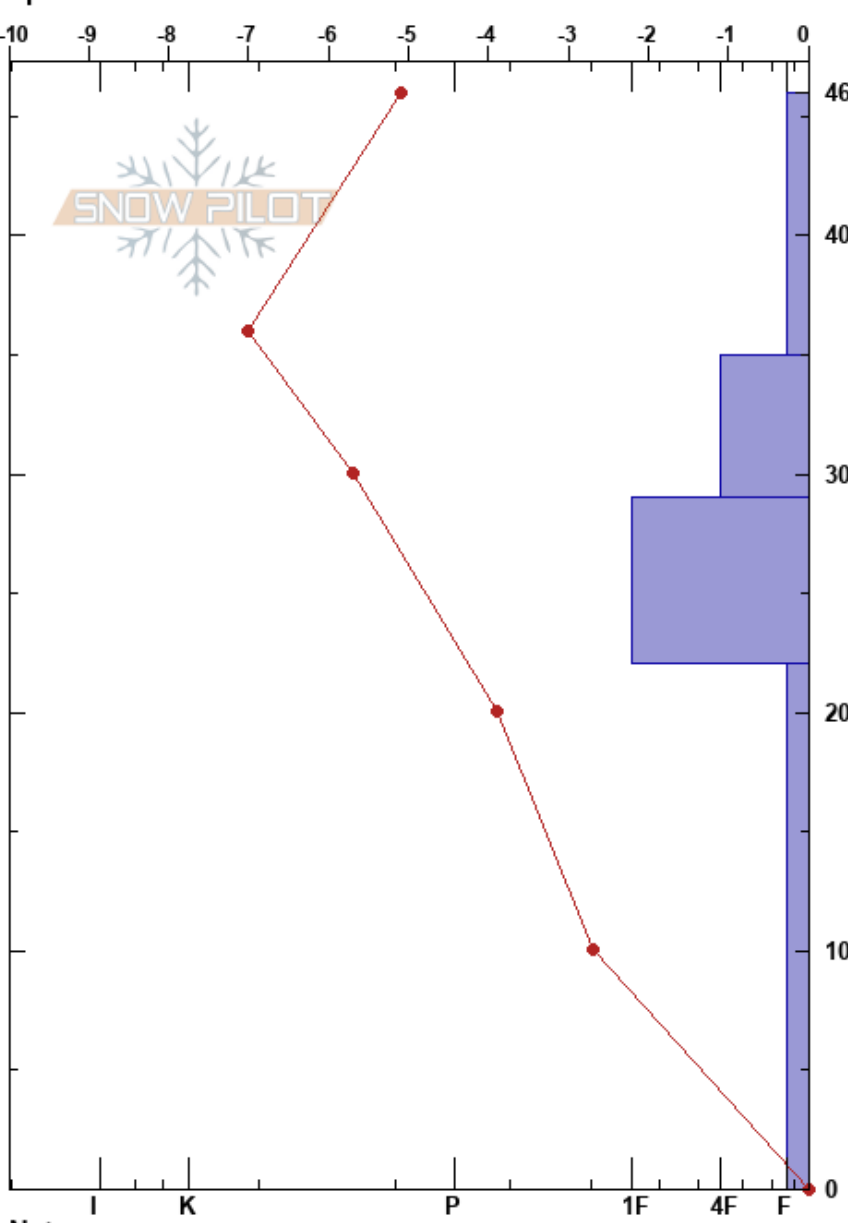

Sawatch Elk CG
 Sawatch
 CO
 Elevation: 9656 ft
 Aspect: E
 Specifics:

Kacie Bell
 02/01/2024 - 10:15am
 Co-ord: 13S 380404E 4342271N
 Slope Angle: 10°
 Wind Loading: no

Stability:
 Air Temperature: -0.9°C
 Sky Cover: CLR
 Precipitation: NO
 Wind: Calm
 HS:46
 PF:26
 PS:12
 22-0cm: Problematic layer

Form	Crystal Size	Moisture	ρ kg/m ³	Stability tests & Layer comments
∇	2			
○ (∅)	2-3			
⊖	1-2.5			
●	1			
∧	3-4			

← PST24/100 (End) @22cm
 ← CT12 @22cm
 ← ECTP12 @20cm

Notes: