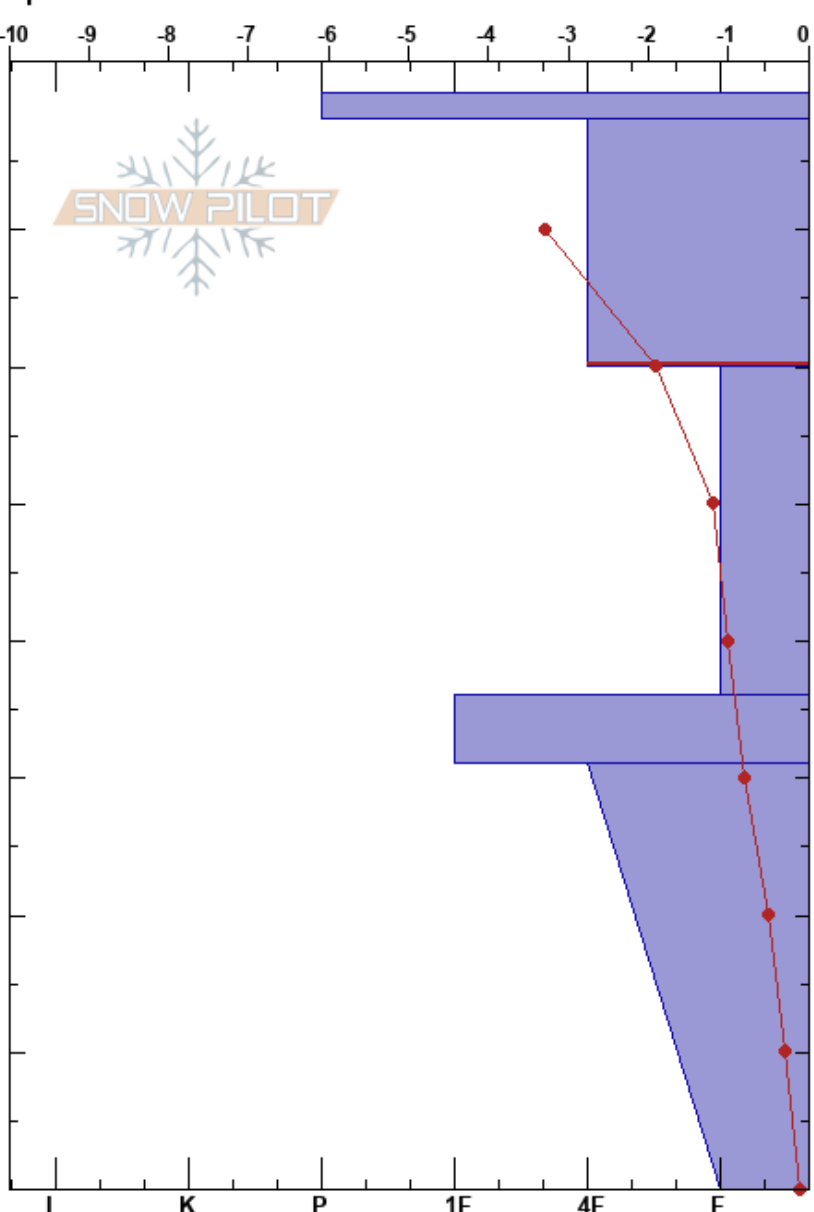

Pika20240201 BS/GC/EB Bradley Staple

Banff, Yoho and Kootenay 01/02/2024 - 12:00

AB Co-ord: 51.46445N, -116.12401E

Elevation: 2260 m

Aspect: SW

Specifics:

Slope Angle: 5°

Wind Loading:

Stability:

Air Temperature: 3.7°C

Sky Cover: BKN

Precipitation: NO

Wind: Calm

HS:80

PF:80

Layer Notes:

2-20cm: Problematic layer

Form	Crystal		Moisture	ρ kg/m ³	Stability tests & Layer comments
	Size				
○	2				
⊙⊙			D	180	
●	1		D		
				280	← CT12, SC @20cm
⊖	2		D		
				280	
⊙⊙				280	
^	3-4		D		
				280	← ECTX