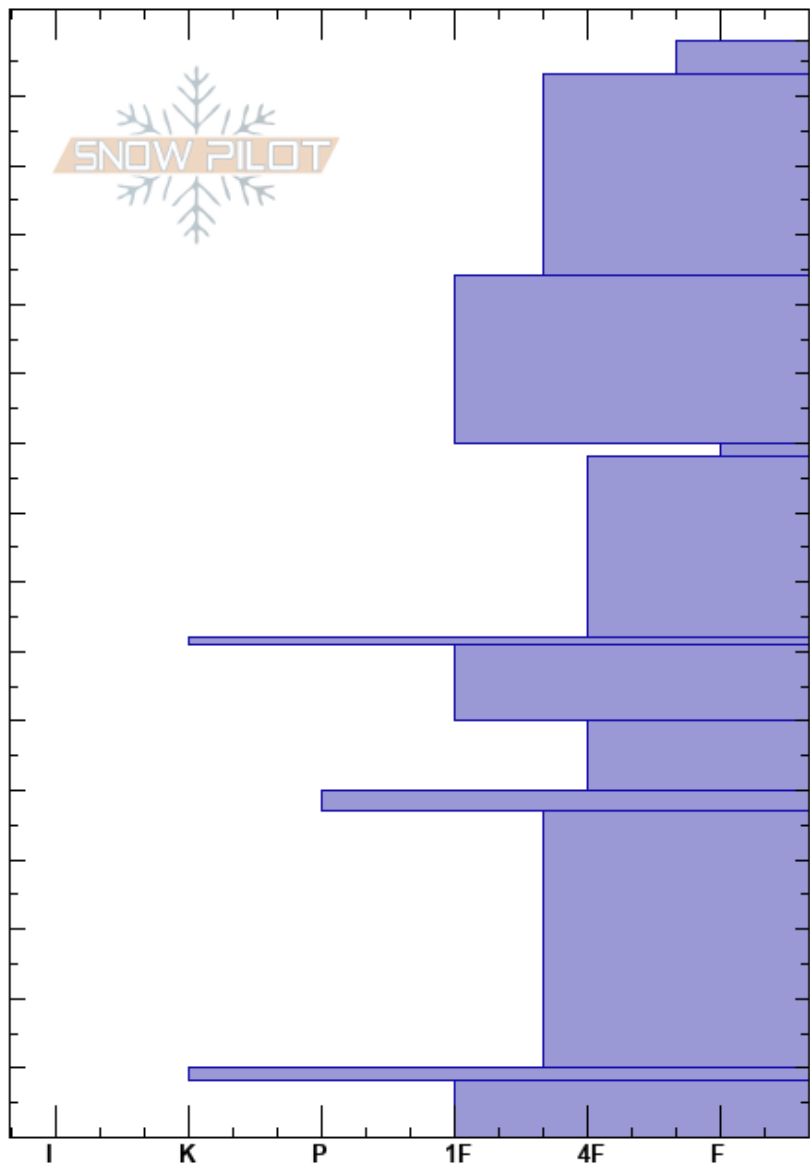

Yale Pass North
 Centennial Range
 MT
 Elevation: 8920 ft
 Aspect: 355°
 Specifics:

Dave Zinn
 01/28/2024 - 2:00pm
 Co-ord: 44.54894N, -111.46986W
 Slope Angle: 28°
 Wind Loading: no

Stability: Poor
 Air Temperature:
 Sky Cover: OVC
 Precipitation: NO
 Wind: S Light Breeze

HS:158
 PF:30 100-98cm:Problematic layer

Crystal Form	Crystal Size	Moisture	ρ kg/m ³	Stability tests & Layer comments
+				
/				
/				
∨	8-10			← ECTP11 @100cm
□	1-3			
=				
□	1-2			
□	2-3			
⊙⊙				
□	3-5			
⊙⊙				
□	3-5			