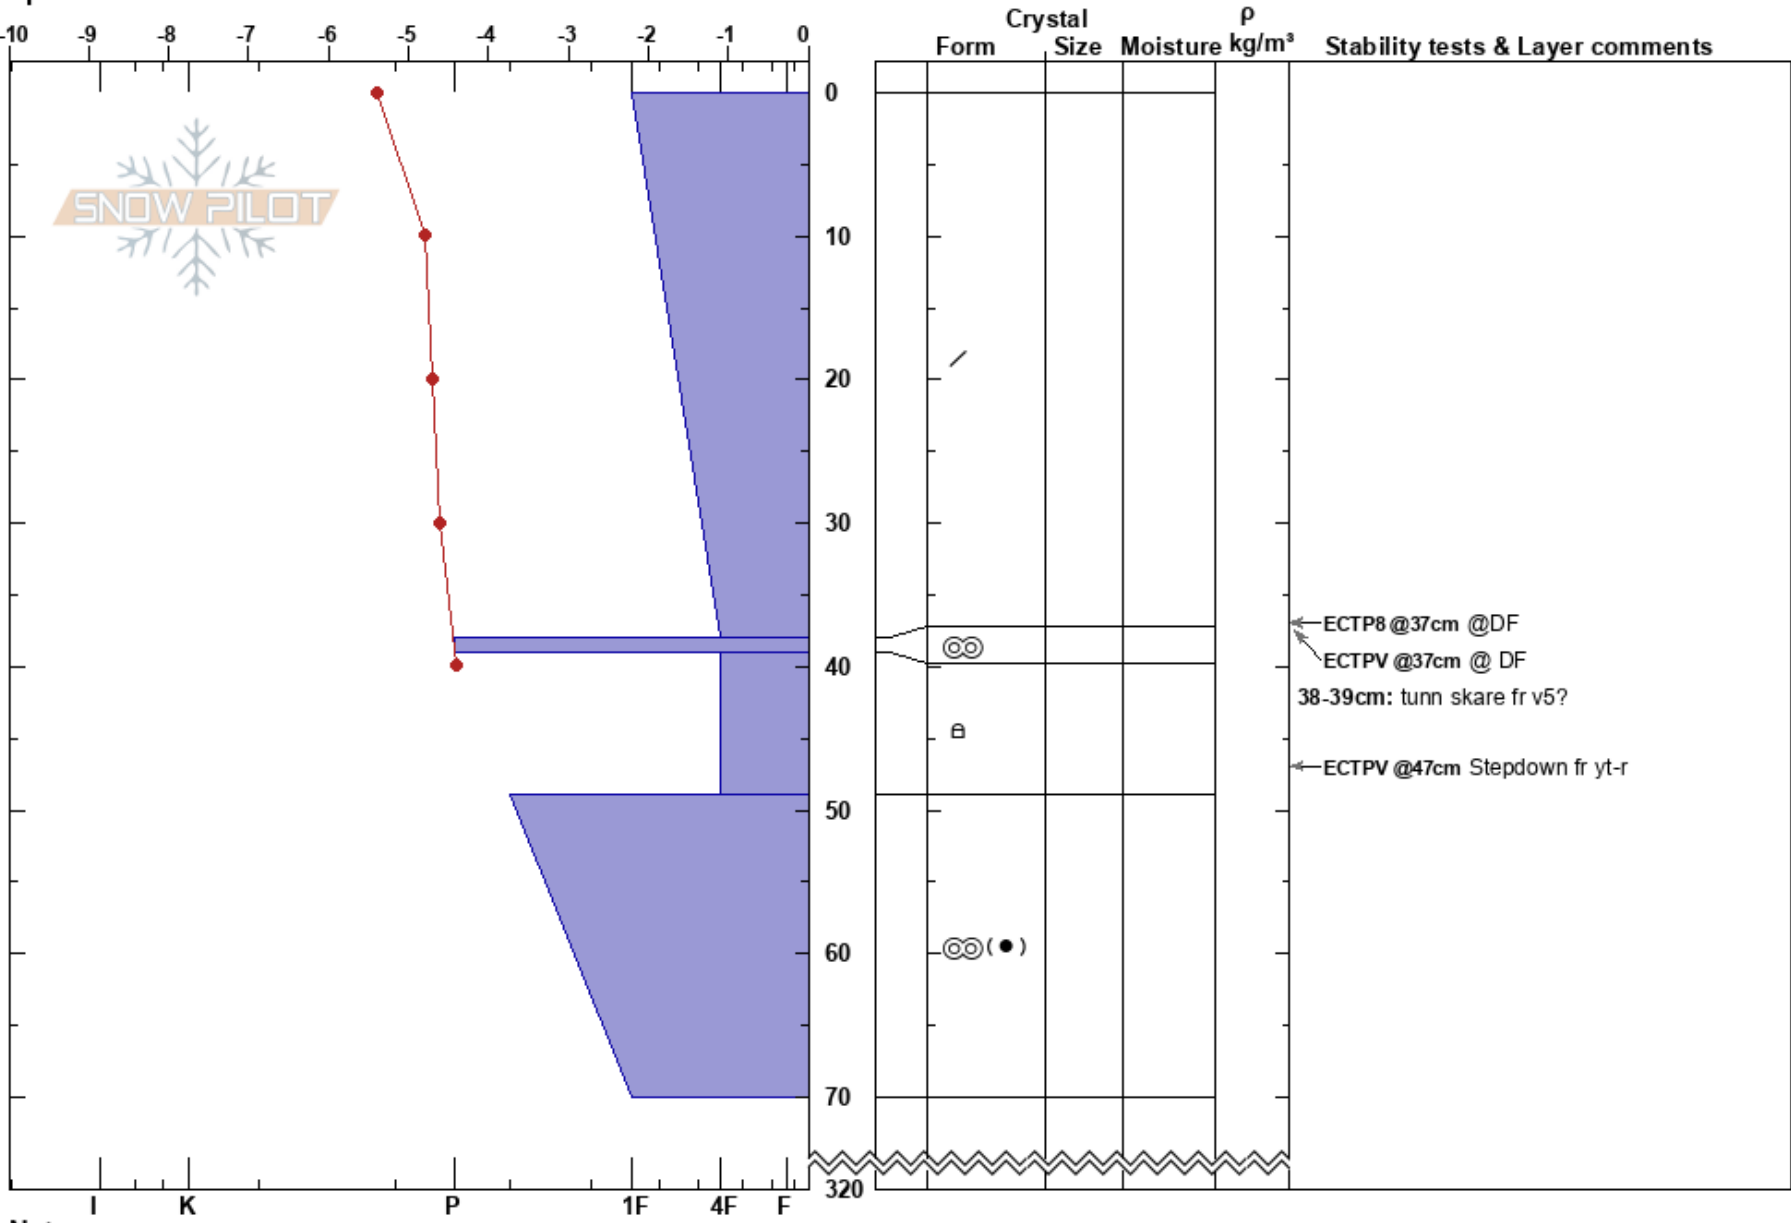

Getvalen
 Åreskutan
 Sweden
 Elevation: 770 m
 Aspect: SE
 Specifics:

Karin Trolin
 01/02/2024 - 12:00
 Co-ord: 63.40458N, 13.11707E
 Slope Angle: 39°
 Wind Loading: yes

Stability: HS:320
 Air Temperature: -5°C PF:40
 Sky Cover: OVC
 Precipitation: S1
 Wind: NW Strong

Layer Notes:
 38-39cm: tunn skare fr v5?

Notes: