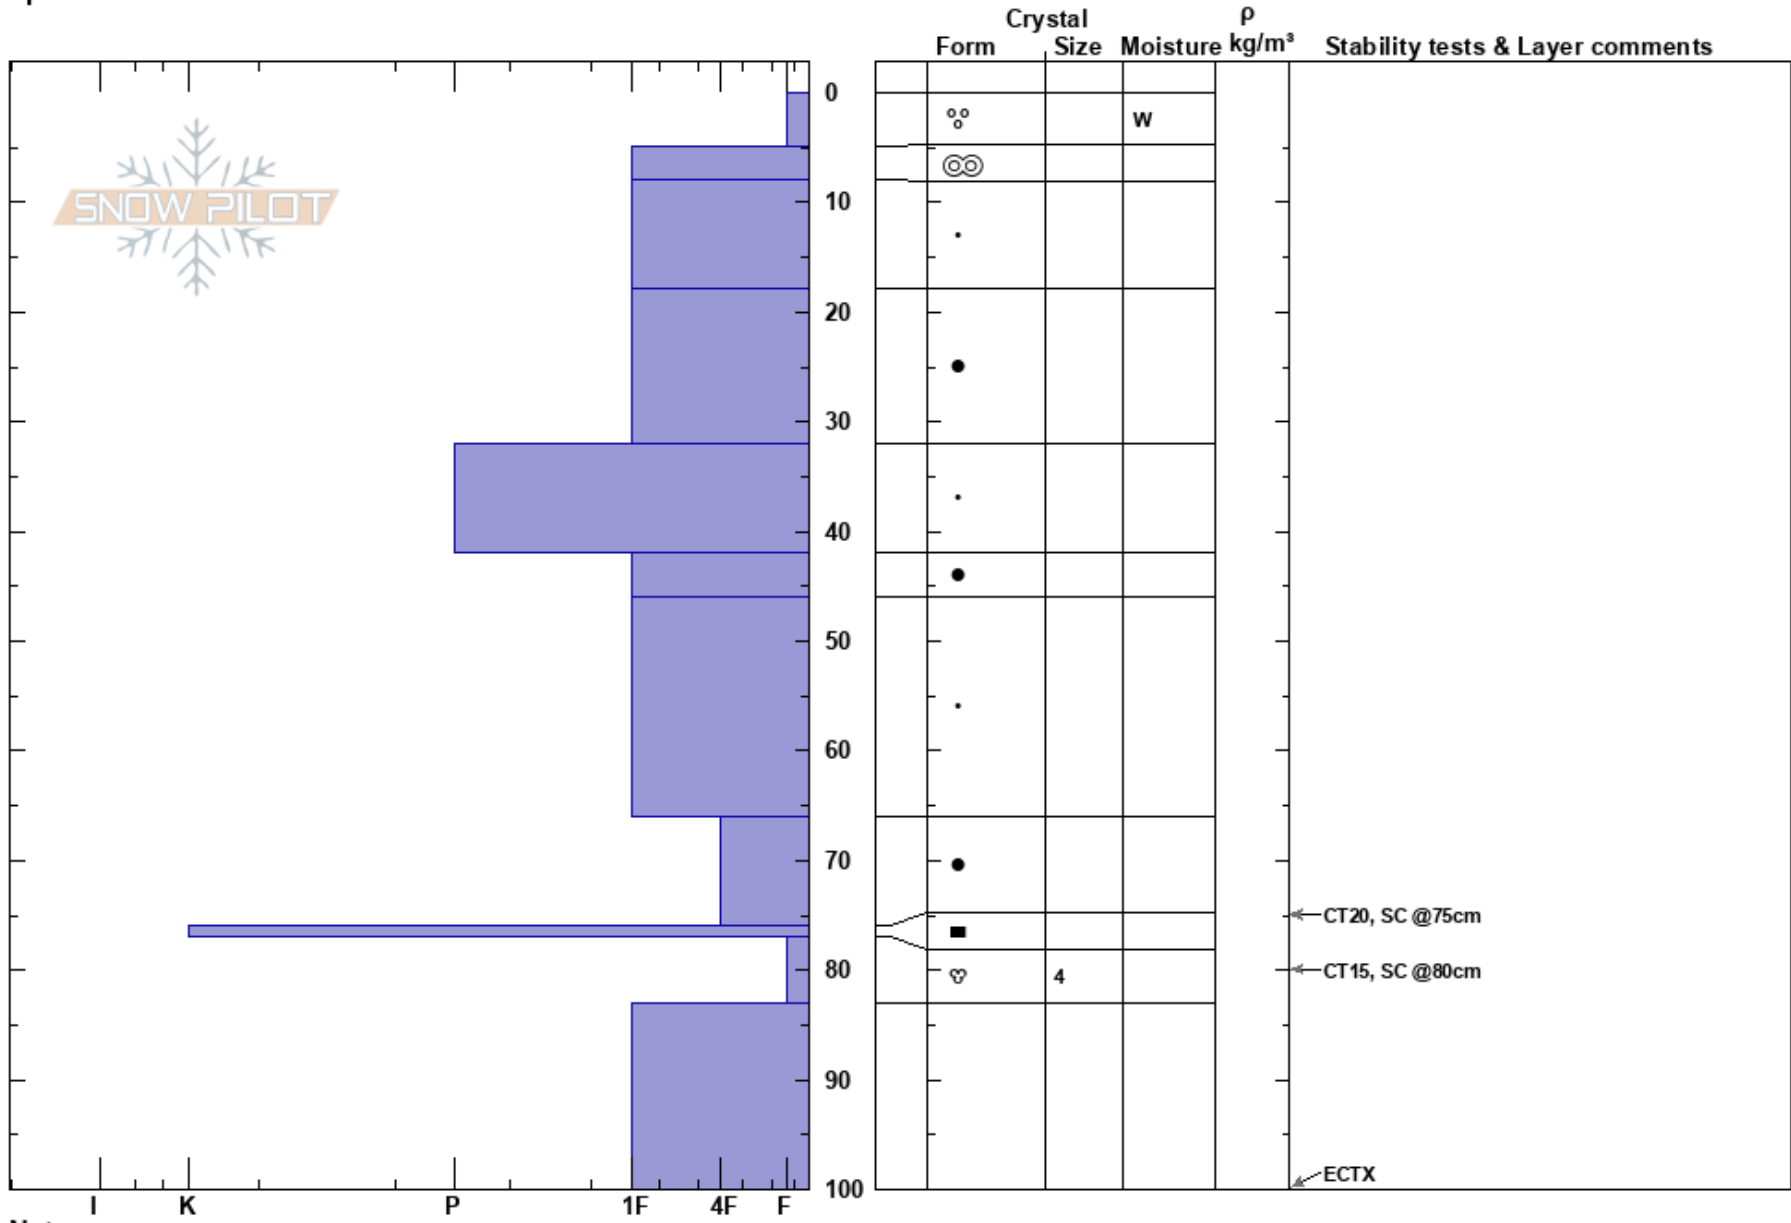

Spout Springs
 Blues
 OR
 Elevation: 5420 ft
 Aspect: N
 Specifics:

Nick Burks
 01/31/2024 - 10:00am
 Co-ord:
 Slope Angle: 10°
 Wind Loading:

Stability:
 Air Temperature: 6°C
 Sky Cover: OVC
 Precipitation:
 Wind: SE Moderate
 HS:100
 PF:30 77-83cm:Problematic layer
 PS:5