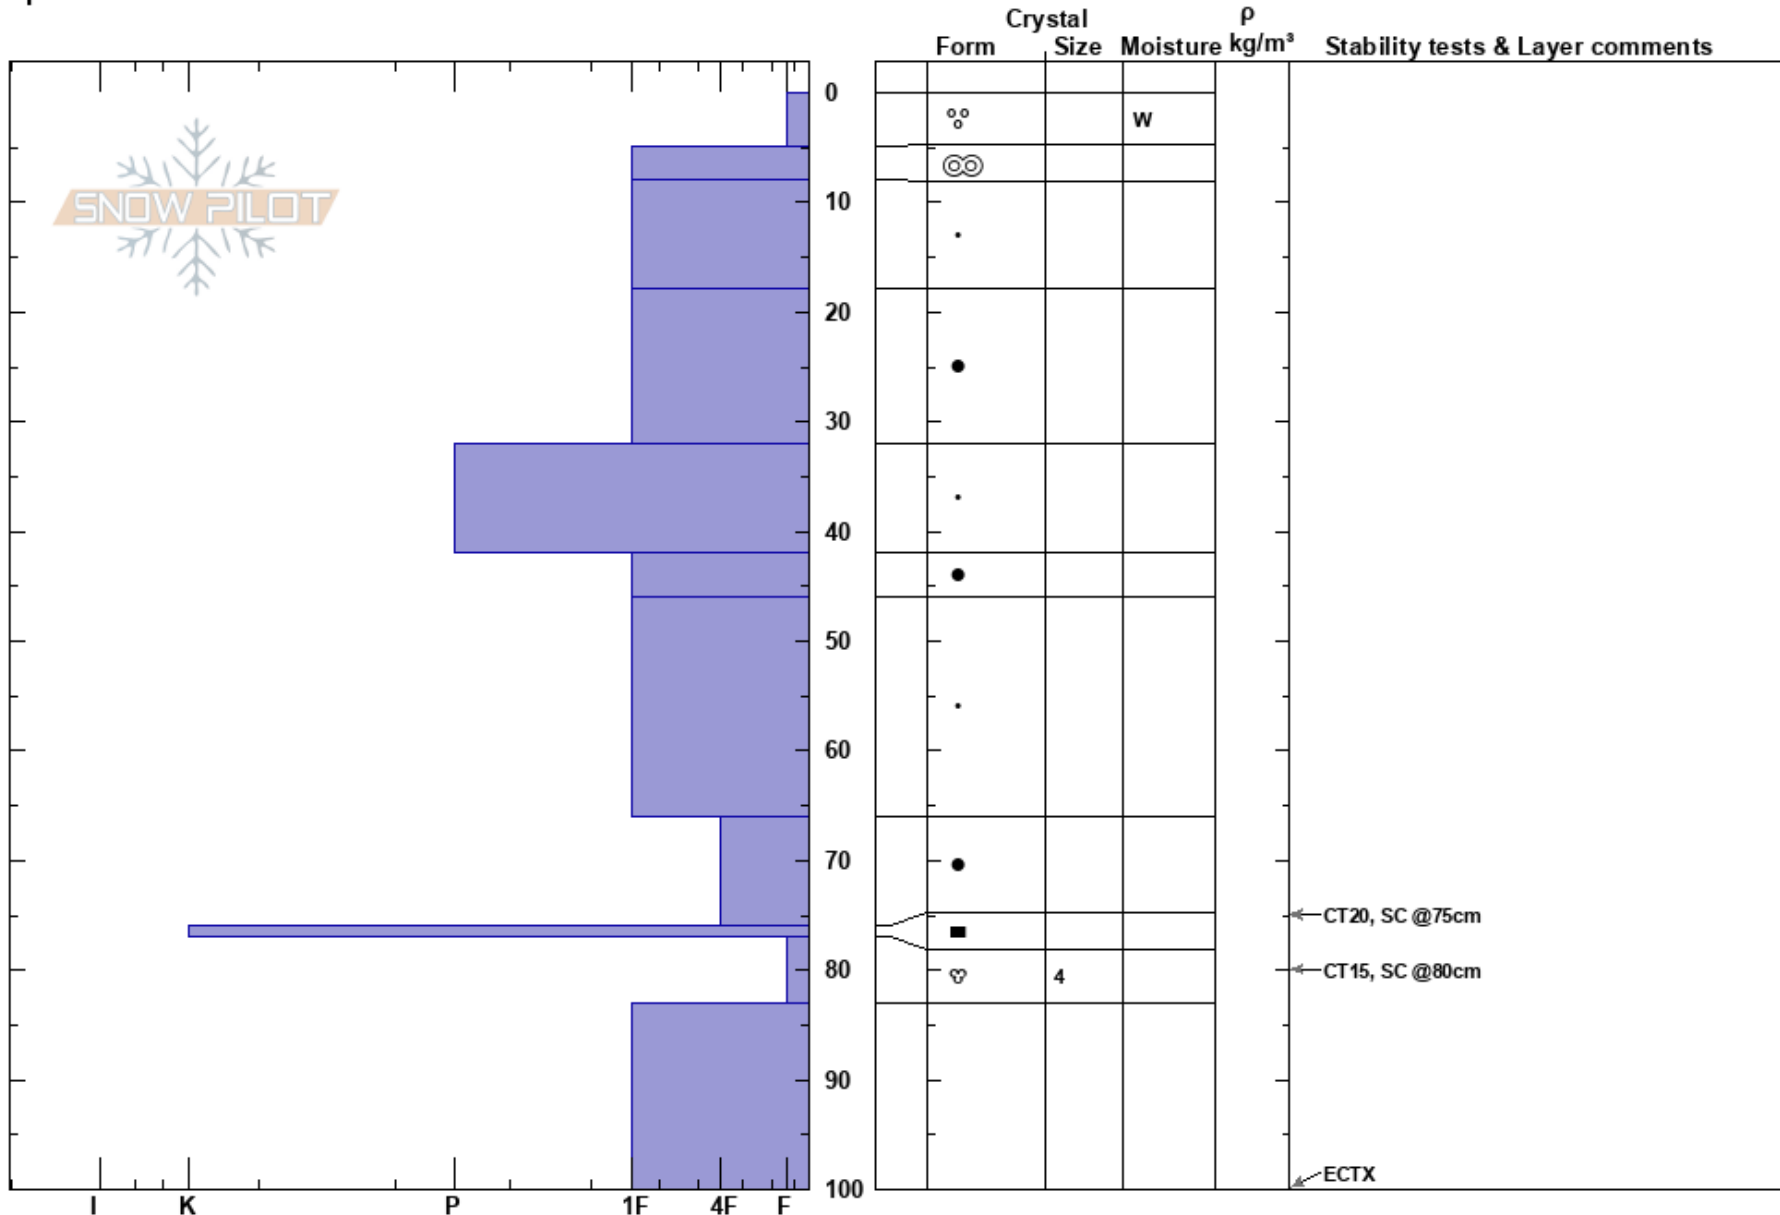

Spout Springs
 Blues
 OR
 Elevation: 5420 ft
 Aspect: N
 Specifics:

Nick Burks
 01/31/2024 - 10:00am
 Co-ord:
 Slope Angle: 10°
 Wind Loading:

Stability:
 Air Temperature: 6°C
 Sky Cover: OVC
 Precipitation:
 Wind: SE Moderate
 HS:100
 PF:30 77-83cm:Problematic layer
 PS:5