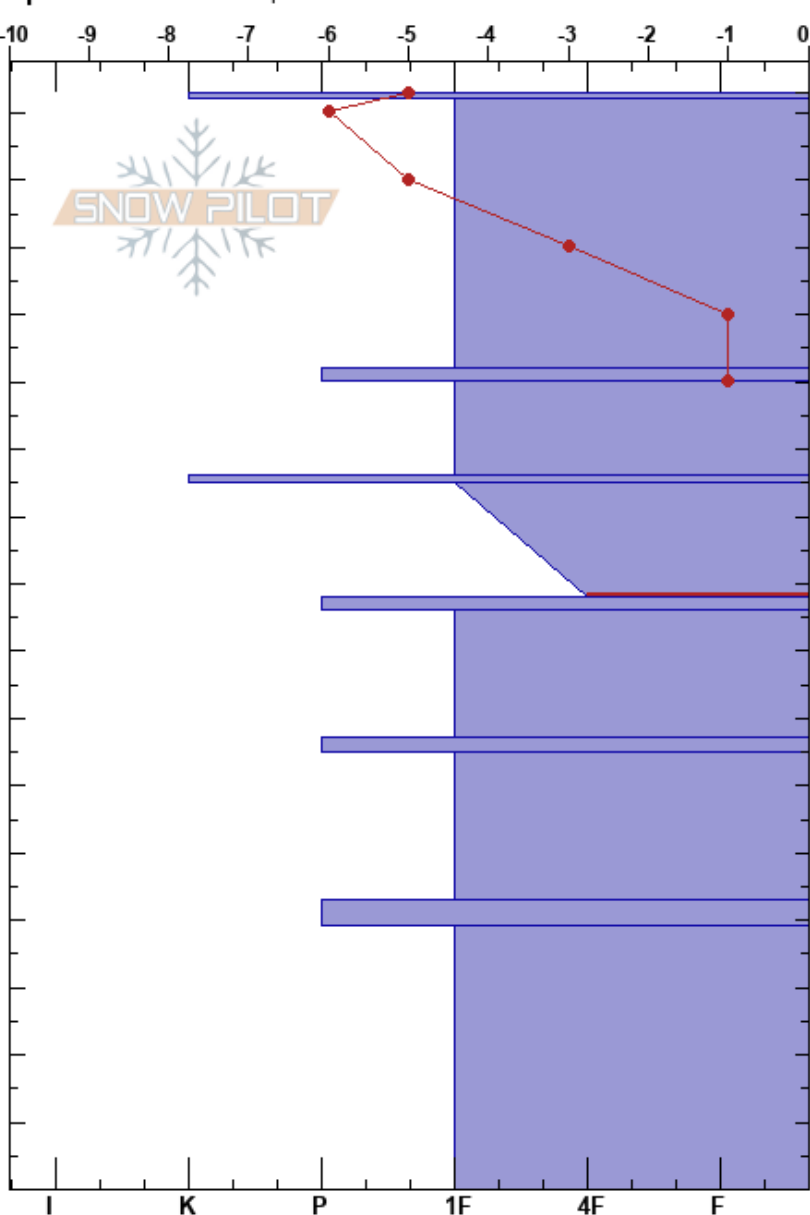

Upper East Bowl
 Eaglecrest
 AK
 Elevation: 2650 ft
 Aspect: N
 Specifics: We skied slope

Sam Steensland
 01/31/2024 - 11:00am
 Co-ord: 58.25745N, -134.50712W
 Slope Angle: 27°
 Wind Loading: no

Stability: Very Good
 Air Temperature: -5°C
 Sky Cover: OVC
 Precipitation: NO
 Wind: Calm
 HS:163
 PF:3
 PS: 1
 105-88cm: Problematic layer

Elevation (cm)	Crystal		ρ kg/m ³	Stability tests & Layer comments
	Form	Size		
163	/	2		
160	⊙⊙	1.5	M	
150				
140	⊘	0.5-1	D-M	
130				
120	⊙⊙	1.5	M	
110	.	1	M-W	
100	⊙⊙	2	W	
90	⊘		W	
80	⊙⊙	3	W	
70	⊘	2	M-W	← CT30, Q2 @73cm
60	⊙⊙		W	
50	⊘	1	W	
40	⊙⊙	2	W	
30				
20	⊘	2	W	
10				
0				← ECTX Did fail and pr