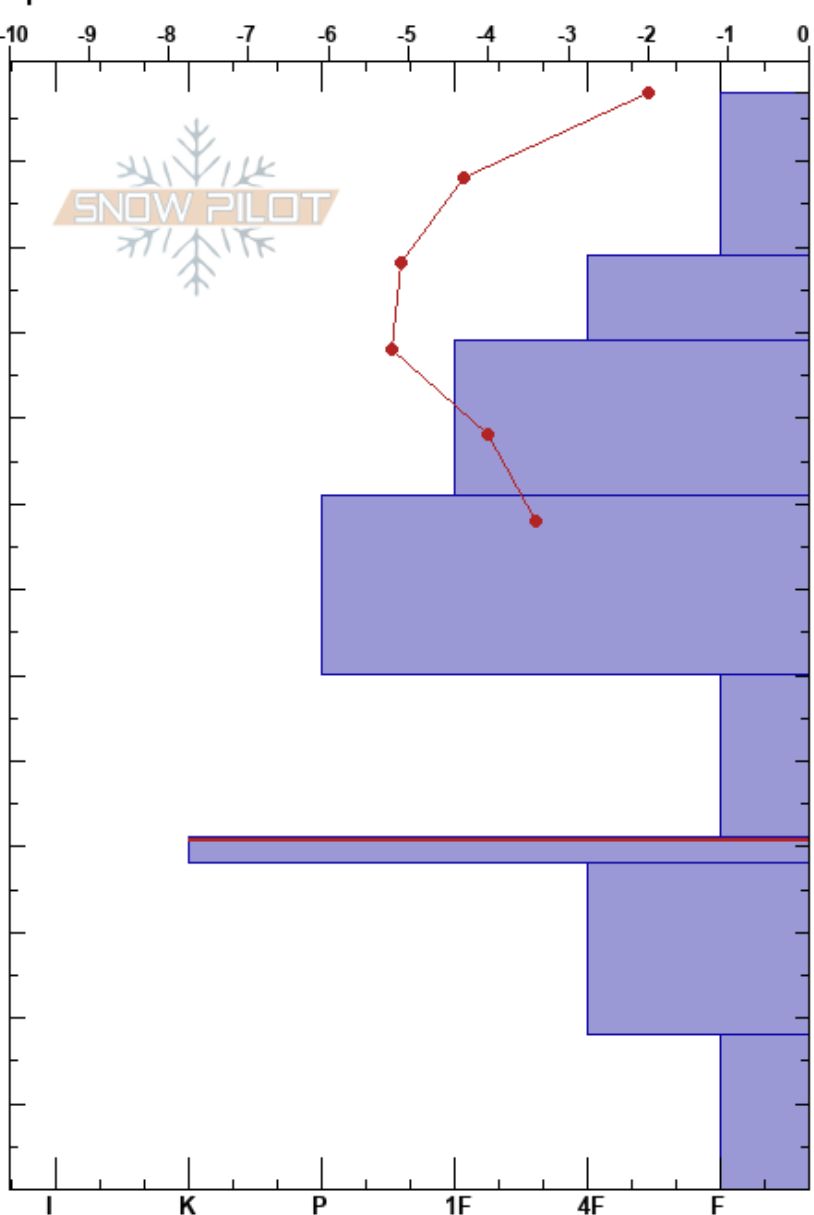

blind bull
 Wyoming Range
 WY
 Elevation: 9256 ft
 Aspect: NE
 Specifics:

scott zienkiewicz
 01/31/2024 - 2:02pm
 Co-ord: 43.00575N, -110.61224W
 Slope Angle: 10°
 Wind Loading:

Stability:
 Air Temperature: -0.4°C
 Sky Cover: CLR
 Precipitation: NO
 Wind: Calm

HS:128
 Layer Notes:
 41-38cm: Problematic layer

Height (cm)	Crystal		ρ kg/m ³	Stability tests & Layer comments
	Form	Size		
128				
120	/			
110	•			
100	•			
90	•			
80				
70	•			
60				
50	□			
40	⊙⊙			← ECTP19 @41cm
30	□			
20				
10	□			← CT21 @10cm
0				