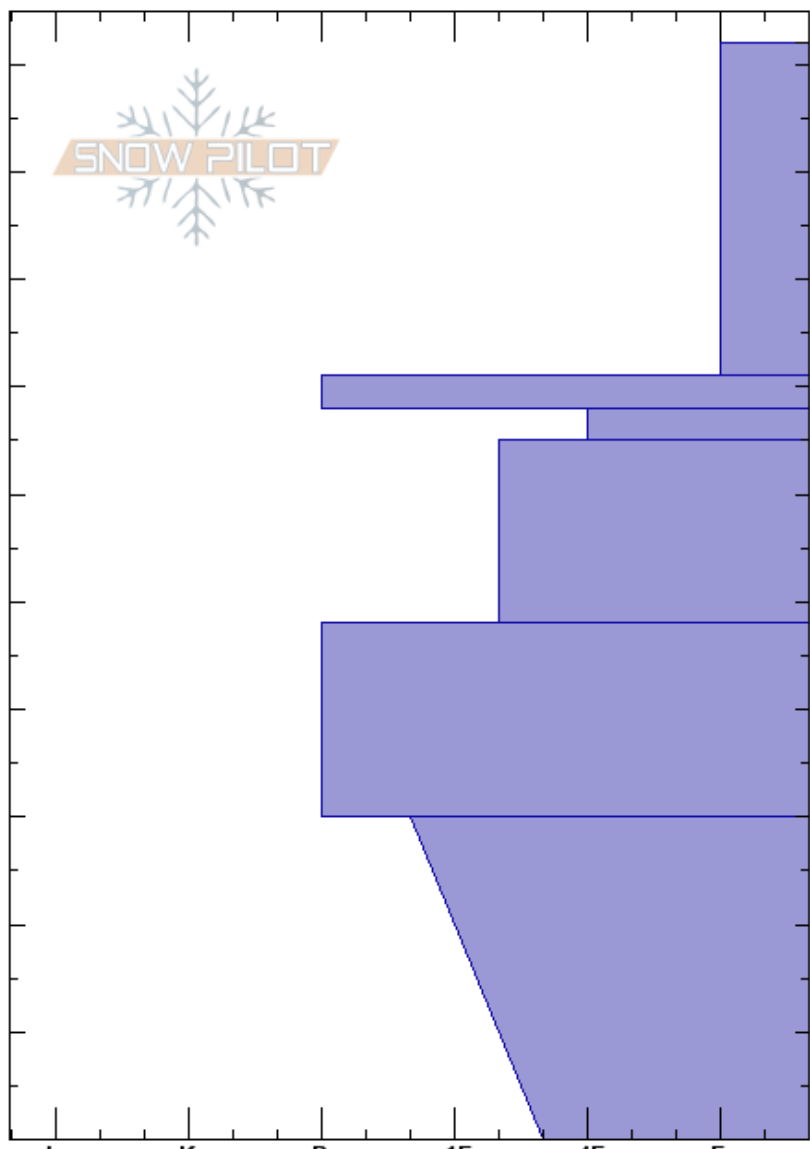

Peak3CSP1.31.24  
 Chugach Range  
 AK  
 Elevation: 3131 ft  
 Aspect: NW  
 Specifics:

Mary Gianotti  
 01/31/2024 - 12:47pm  
 Co-ord: 06V 356803E 6774555N  
 Slope Angle: 32°  
 Wind Loading: no

Stability:  
 Air Temperature: -18°C  
 Sky Cover: CLR  
 Precipitation: NO  
 Wind: Calm

HS:102  
 PF:30  
 PS:20

Layer Notes:

Height (cm)	Crystal		$\rho$ kg/m <sup>3</sup>	Stability tests & Layer comments
	Form	Size		
102				
100				
90	+	2		
80				
70	•	0.3		← ECTP25 @68cm
	◻	0.5-1		
60				
50	◻	1		
40	•	0.3		
30				
20	◻	1.5		
10				
0				