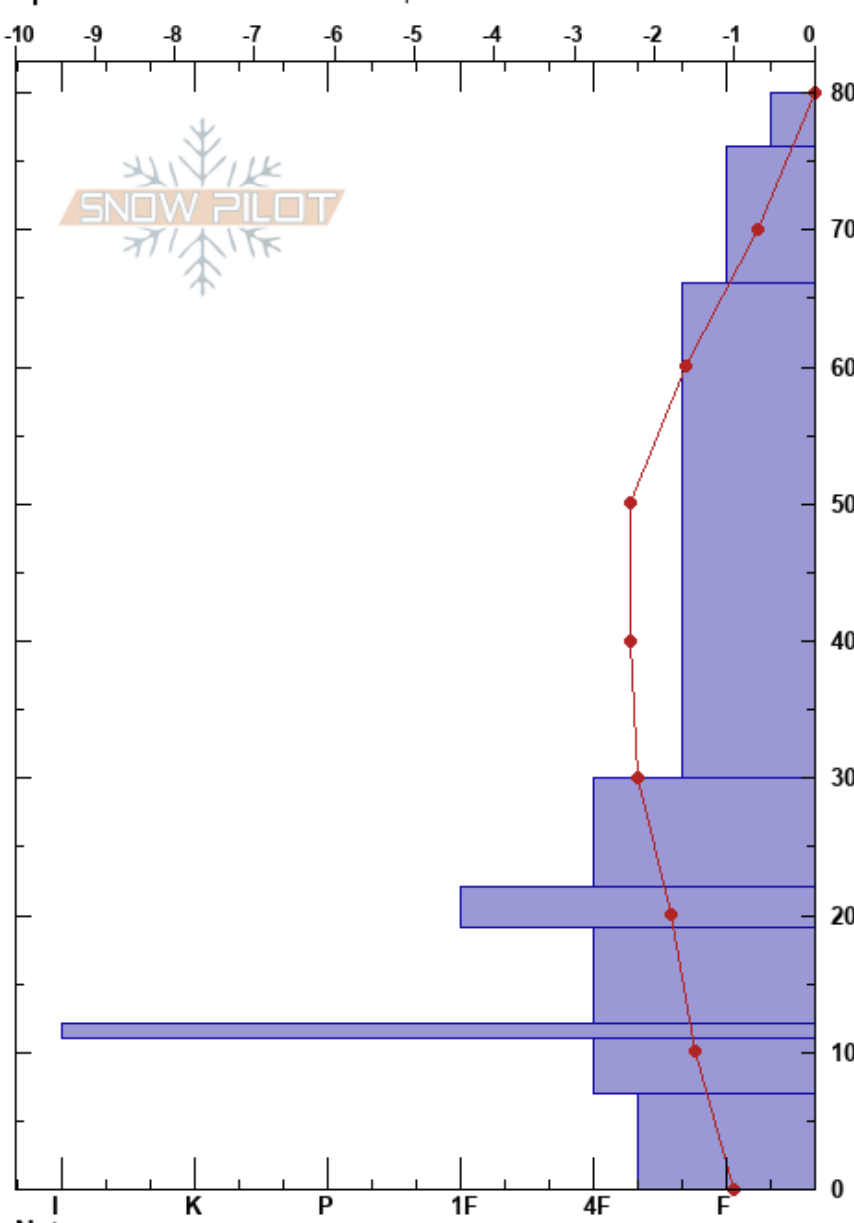

Spaulding Meadows  
 Alaska  
 AK  
 Elevation: 300 ft  
 Aspect: W  
 Specifics: Snowmobile tracks on slope

Alexandra Gorbacheva  
 01/25/2024 - 3:00pm  
 Co-ord: 58.39710N, -134.63601W  
 Slope Angle: 36°  
 Wind Loading:

Stability:  
 Air Temperature:  
 Sky Cover: OVC  
 Precipitation: NO  
 Wind: Calm  
 HS:80  
 Layer Notes:

Form	Crystal Size	Moisture	$\rho$ kg/m <sup>3</sup>	Stability tests & Layer comments
○	1-3			
/	0.1-0.3		0.000144	
			0.000148	
/	0.3-0.5		0.000152	
			0.000188	
●	0.3-0.5		0.00014	
●	0.3-0.5		0.000196	
•	0.1-0.3			
■				
•	0.1-0.3		0.000284	
● (∅)	0.5-2			
			0.00026	