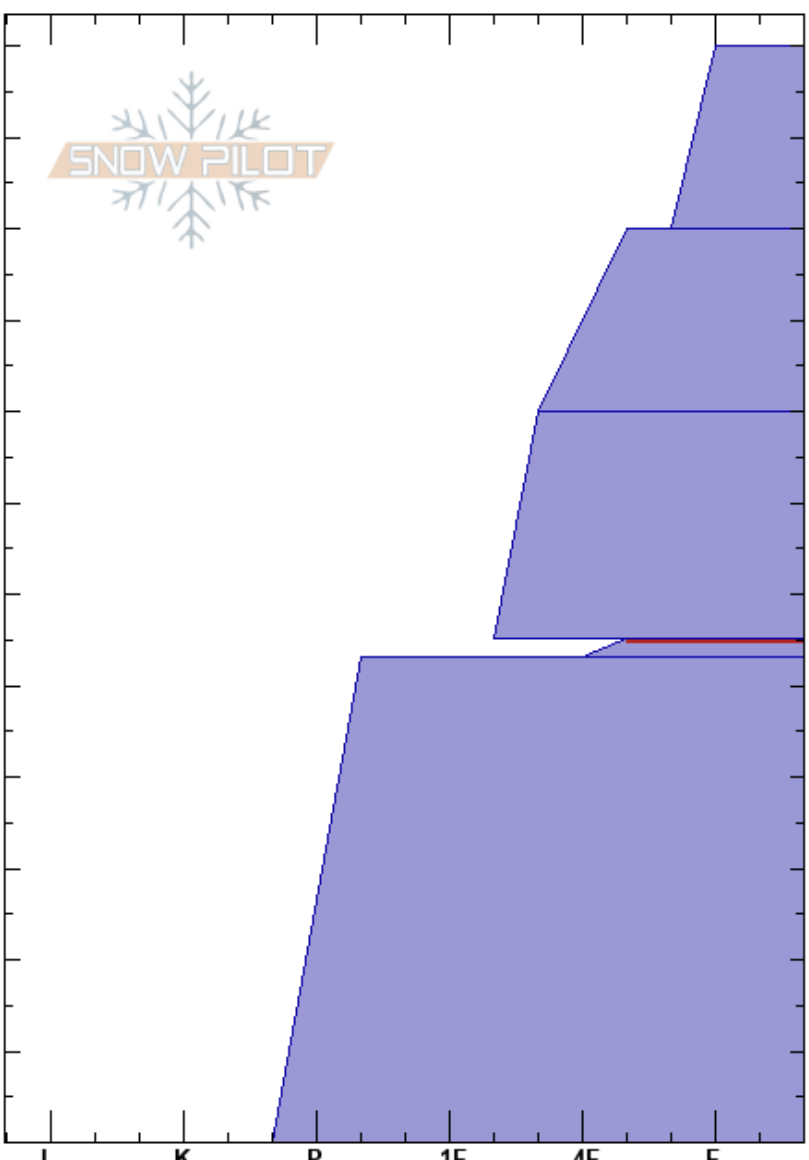

Chatter C trojans
 Rocky Mountains
 CA
 Elevation: 1890 m
 Aspect: NE
 Specifics:

Simon Cayer-Moisan
 01/31/2024 - 9:35am
 Co-ord:
 Slope Angle: 31°
 Wind Loading:

Stability:
 Air Temperature: -5°C
 Sky Cover: BKN
 Precipitation: S-1
 Wind: Calm
 HS:120
 PF:20
 PS:30
 55-53cm: laying down
 55-53cm: Problematic layer

Height (m)	Crystal		Moisture	ρ kg/m ³	Stability tests & Layer comments
	Form	Size			
110 - 120	F	1-2	D		
90 - 100	/	0.5-1.5	D		
65 - 80	/	0.5-1	D		
55 - 55	V	2-3.5	D		55-53cm: laying down
0 - 55	.		D		