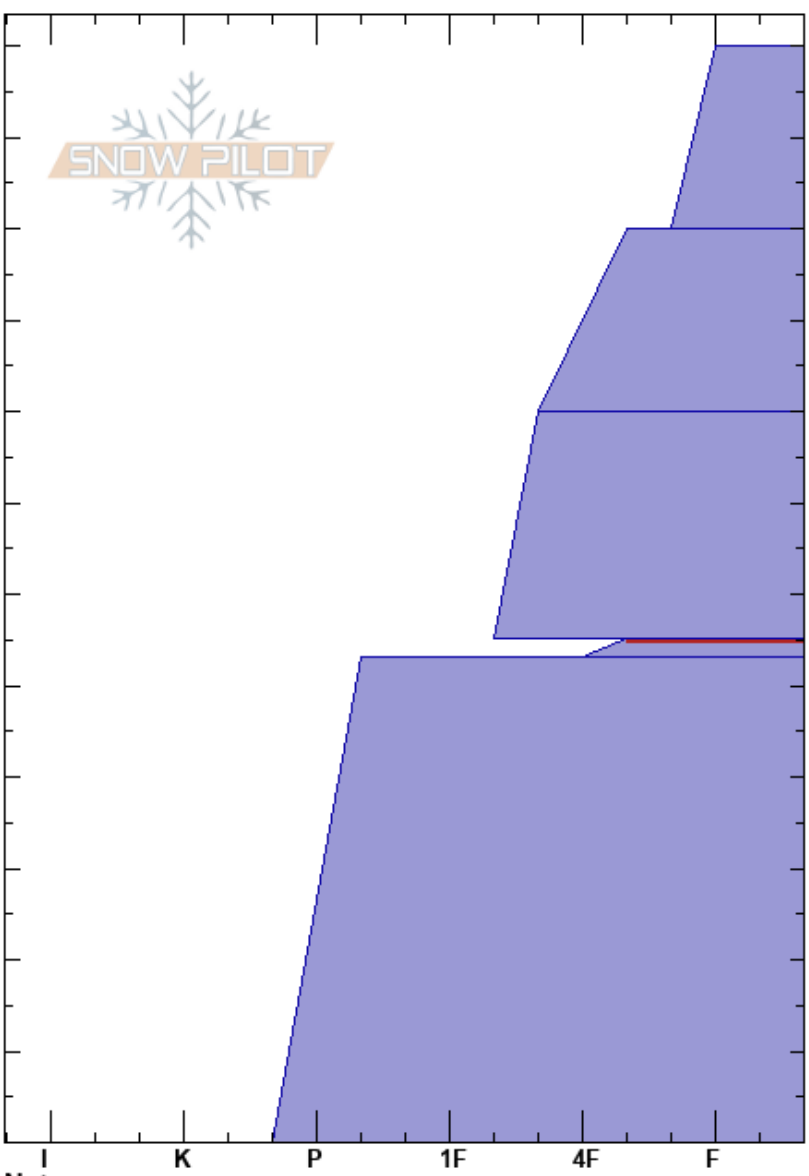

Chatter C trojans  
 Rocky Mountains  
 CA  
 Elevation: 1890 m  
 Aspect: NE  
 Specifics:

Simon Cayer-Moisan  
 01/31/2024 - 9:35am  
 Co-ord:  
 Slope Angle: 31°  
 Wind Loading:

Stability:  
 Air Temperature: -5°C  
 Sky Cover: BKN  
 Precipitation: S-1  
 Wind: Calm  
 HS:120  
 PF:20  
 PS:30  
 55-53cm: laying down  
 55-53cm:Problematic layer

Height (m)	Crystal		Moisture	$\rho$ kg/m <sup>3</sup>	Stability tests & Layer comments
	Form	Size			
110-120	∩	1-2	D		
90-100	/	0.5-1.5	D		
60-80	/	0.5-1	D		
55-53	∨	2-3.5	D		55-53cm: laying down
0-55	.		D		