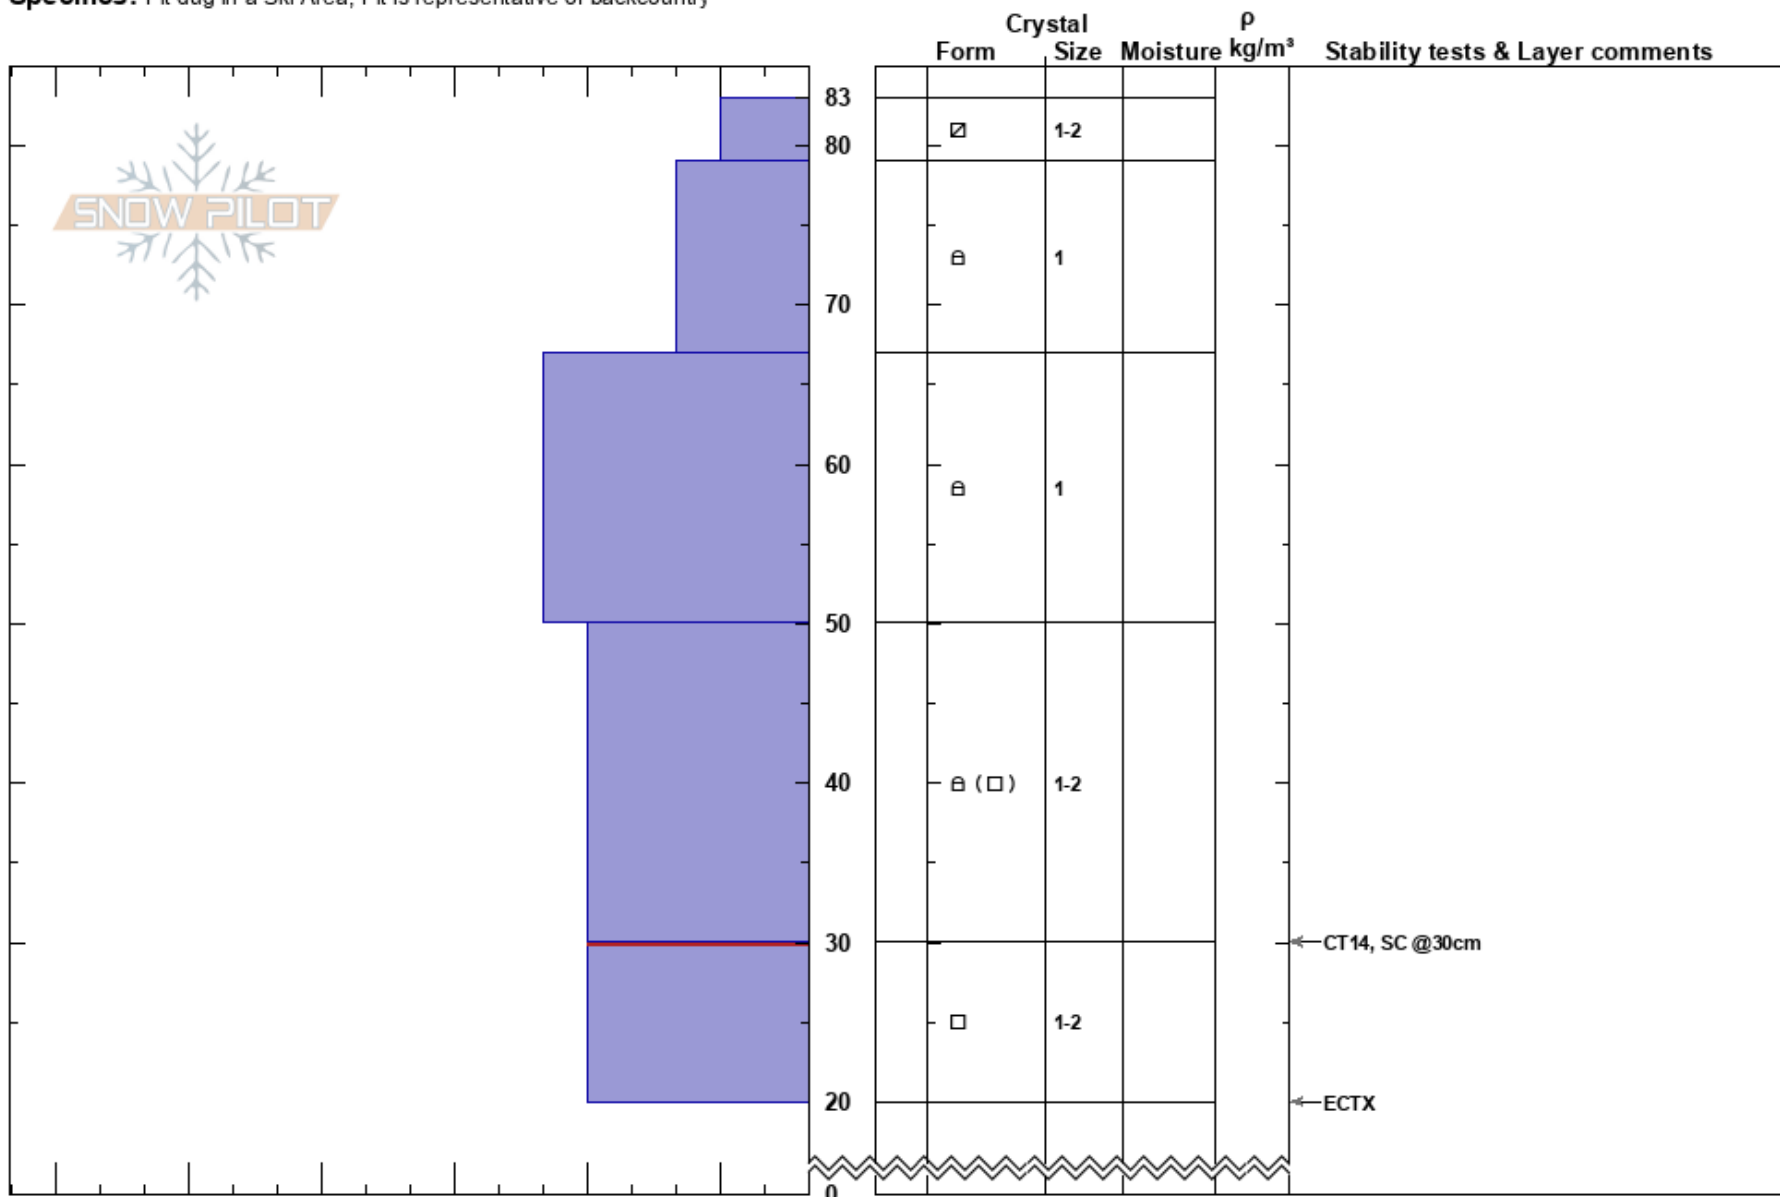

North Point Trees 1  
Sangre de Cristo Range  
NM

Henry Dietrich  
01/31/2024 - 11:14am  
Co-ord: 36.57226N, -105.44949W

Elevation: 11202 ft  
Aspect: NW

Slope Angle: 33°  
Wind Loading:

Specifics: Pit dug in a Ski Area; Pit is representative of backcountry

Stability:  
Air Temperature:  
Sky Cover: BKN  
Precipitation: NO  
Wind: SW Calm

HS:83  
PF:83  
PS:20  
30-20cm: Problematic layer

Layer Notes:

Notes: