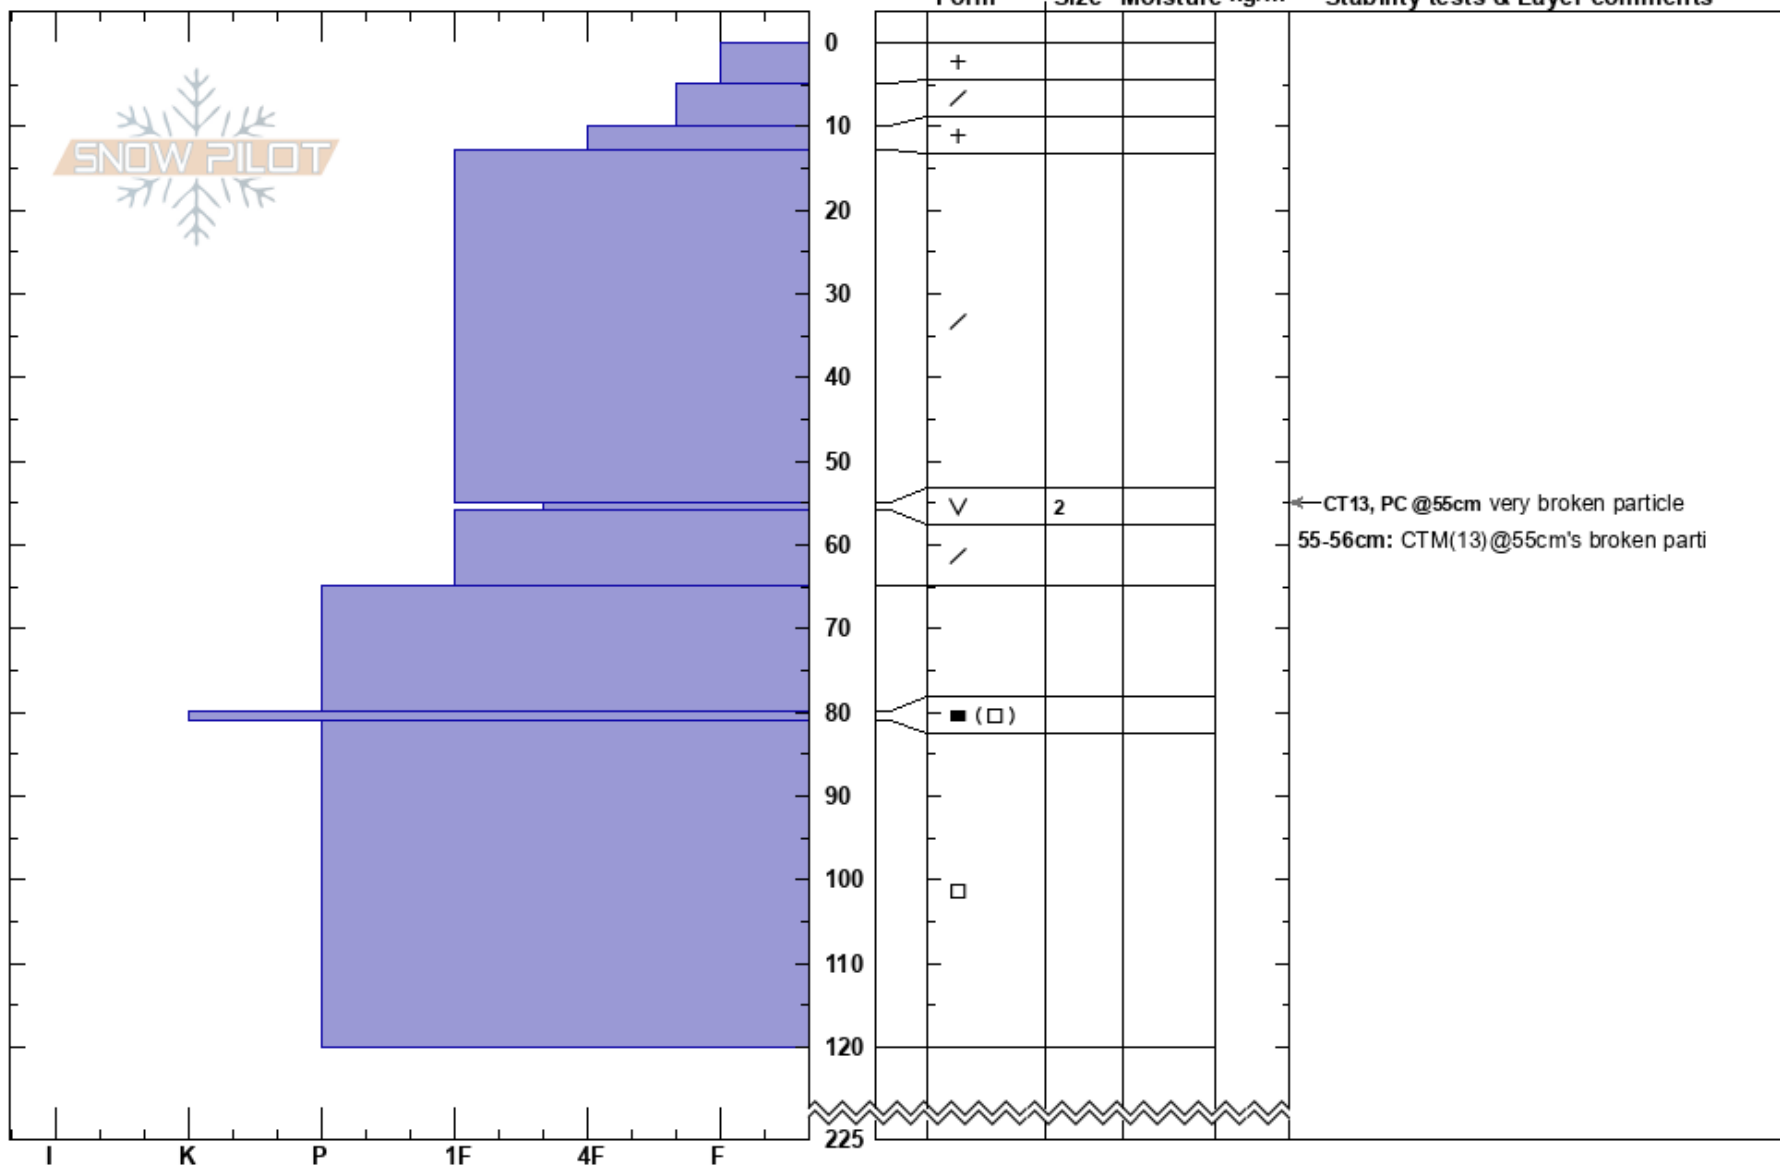

Sleeping Beauty Bowl r
 Skeena
 BC
 Elevation: 1300 m
 Aspect:
 Specifics:

Owen Day
 27/01/2018 - 10:00
 Co-ord:
 Slope Angle:
 Wind Loading:

Stability:
 Air Temperature:
 Sky Cover:
 Precipitation:
 Wind:

HS:225
 PF:70
 55-56cm: CTM(13)@55cm's broken parti
 55-56cm: Problematic layer

Notes: